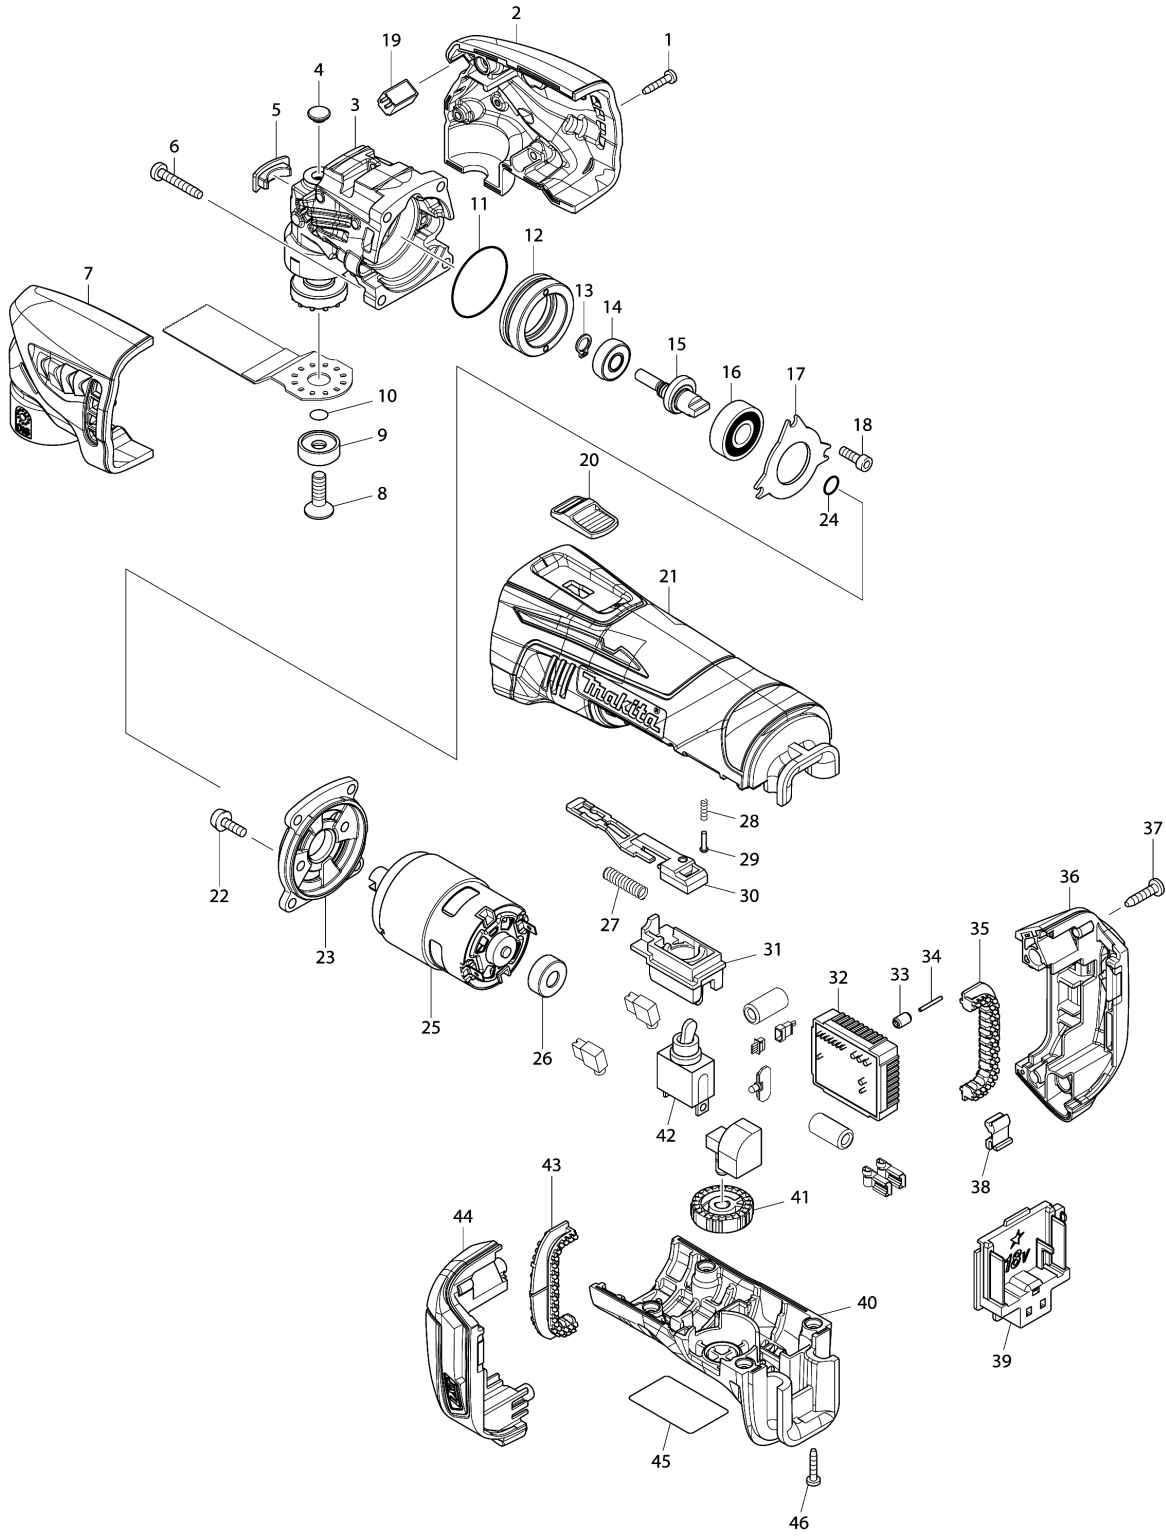

Model No.DTM50 CORDLESS MULTI TOOL

Model No.DTM50 CORDLESS MULTI TOOL

Item	Parts No.	Description	I/C	Qty	New/Old	Opt. 1	Opt. 2	Note
001	266429-2	TAPPING SCREW 3X16		4				
002	187346-2	HEAD COVER SET		1				
D10		INC. 7						
003	142400-9	CRANK HOUSING COMPLETE		1				
004	424511-5	CRANK HOUSING CAP B		1				
005	424510-7	CRANK HOUSING CAP A		1				
006	266374-1	TAPPING SCREW 4X25		4				
007	187346-2	HEAD COVER SET		1				
D10		INC. 2						
008	266783-4	HEX.SOCKET C.S.H.SCREW M6X20		1	*			
008-1	265674-6	HEX. SOKCET HEAD BOLT M6X14	S	1				
009	224455-7	OUTER FLANGE 22		1	*			
010	213021-5	O RING 5		1	*			
011	213479-8	O RING 33		1				
012	326187-3	BEARING BOX		1				
013	961003-8	RETAINING RING S-7		1				
014	211392-4	SPHERE BEARING 706		1				
015	326186-5	CRANK SHAFT		1				
016	210059-1	BALL BEARING 6000DDW		1				
017	285856-4	BEARING RETAINER		1				
018	922117-8	HEX. SOCKET HEAD BOLT M4X12		3				
019	620146-2	LED CIRCUIT		1				
020	453761-5	SWITCH KNOB		1				
021	453755-0	MOTOR HOUSING		1				
022	911516-9	PAN HEAD SCREW M4X12		2				
023	453762-3	HOUSING COVER		1				
024	213030-4	O RING 8		1				
025	629956-4	DC MOTOR		1				
026	424520-4	CAP		1				
027	234263-8	COMPRESSION SPRING 5		1				
028	233002-3	COMPRESSION SPRING 3		1				
029	255058-6	RIVET 2		1				
030	453757-6	SWITCH LEVER		1				
031	453760-7	SWITCH CASE		1				
032	632A01-2	CONTROLLER UNIT		1				
C10	688161-2	LINE FILTER		2				
033	263036-2	RUBBER PIN 5		1				
034	268184-2	PIN 1.5		1				
035	424473-7	CUSHION RUBBER		1				
036	187610-1	BATTERY HOUSING SET		1				
C10	263005-3	RUBBER PIN 6		2				