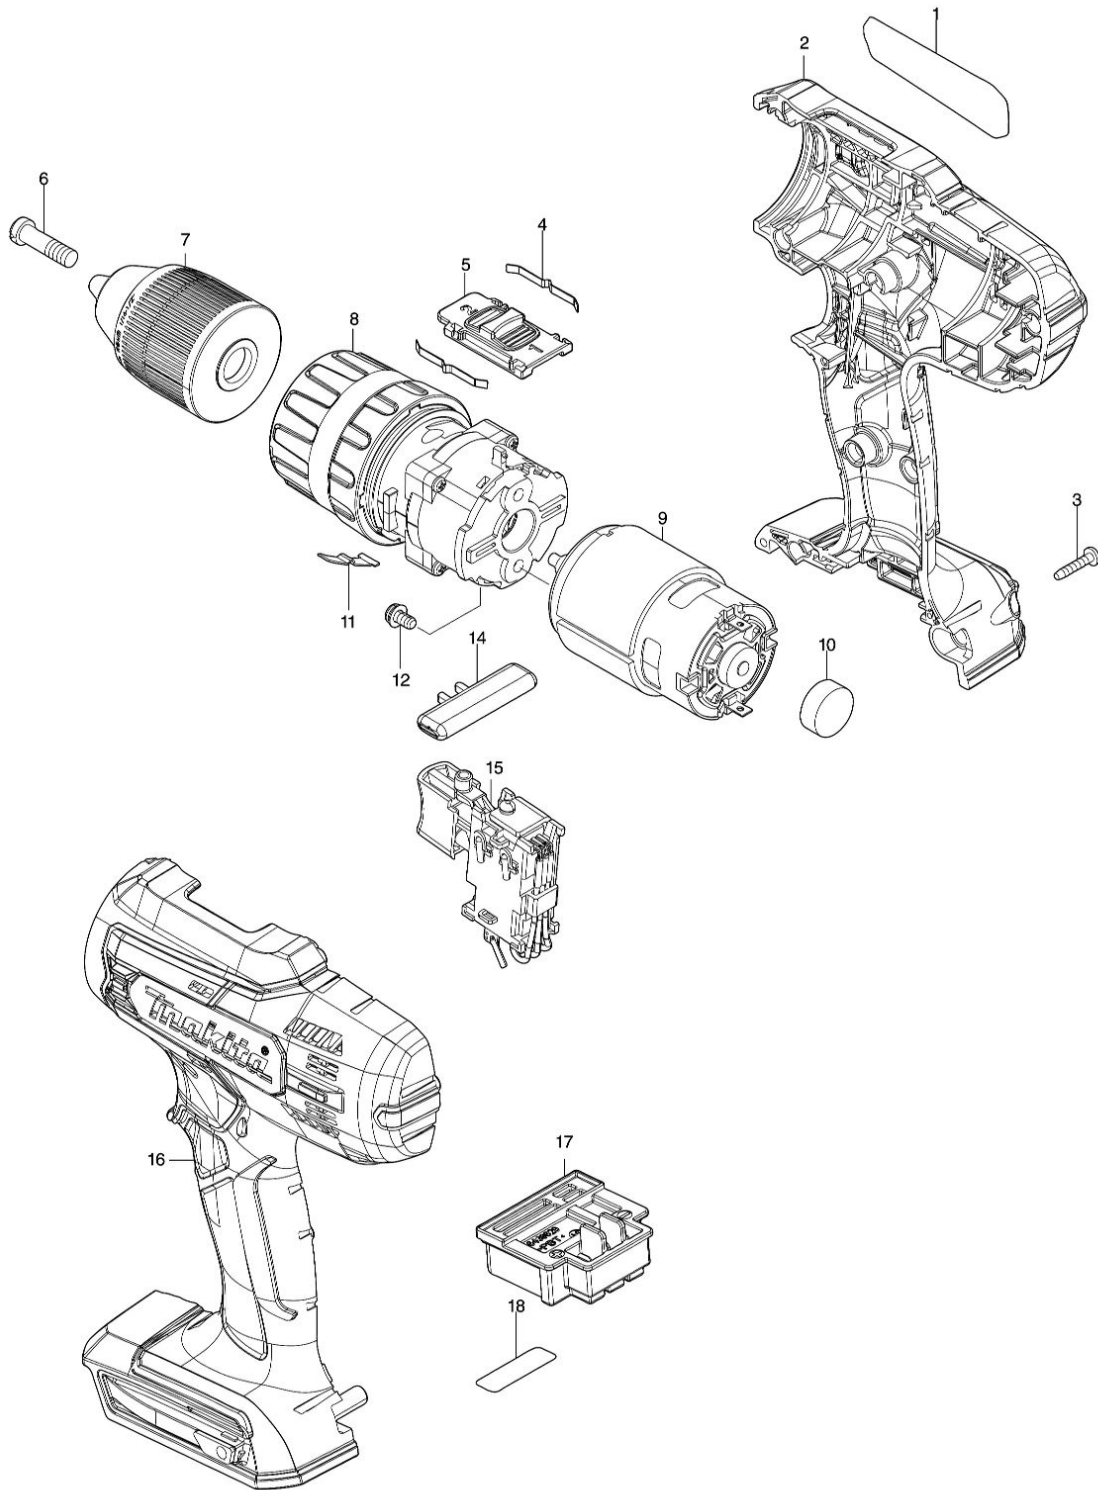

Model No.HP488D CORDLESS HAMMER DRIVER DRILL

Partdrawing for HP488DWAE - Klopboor-/schroefmachine

Nr. Part nr. Name