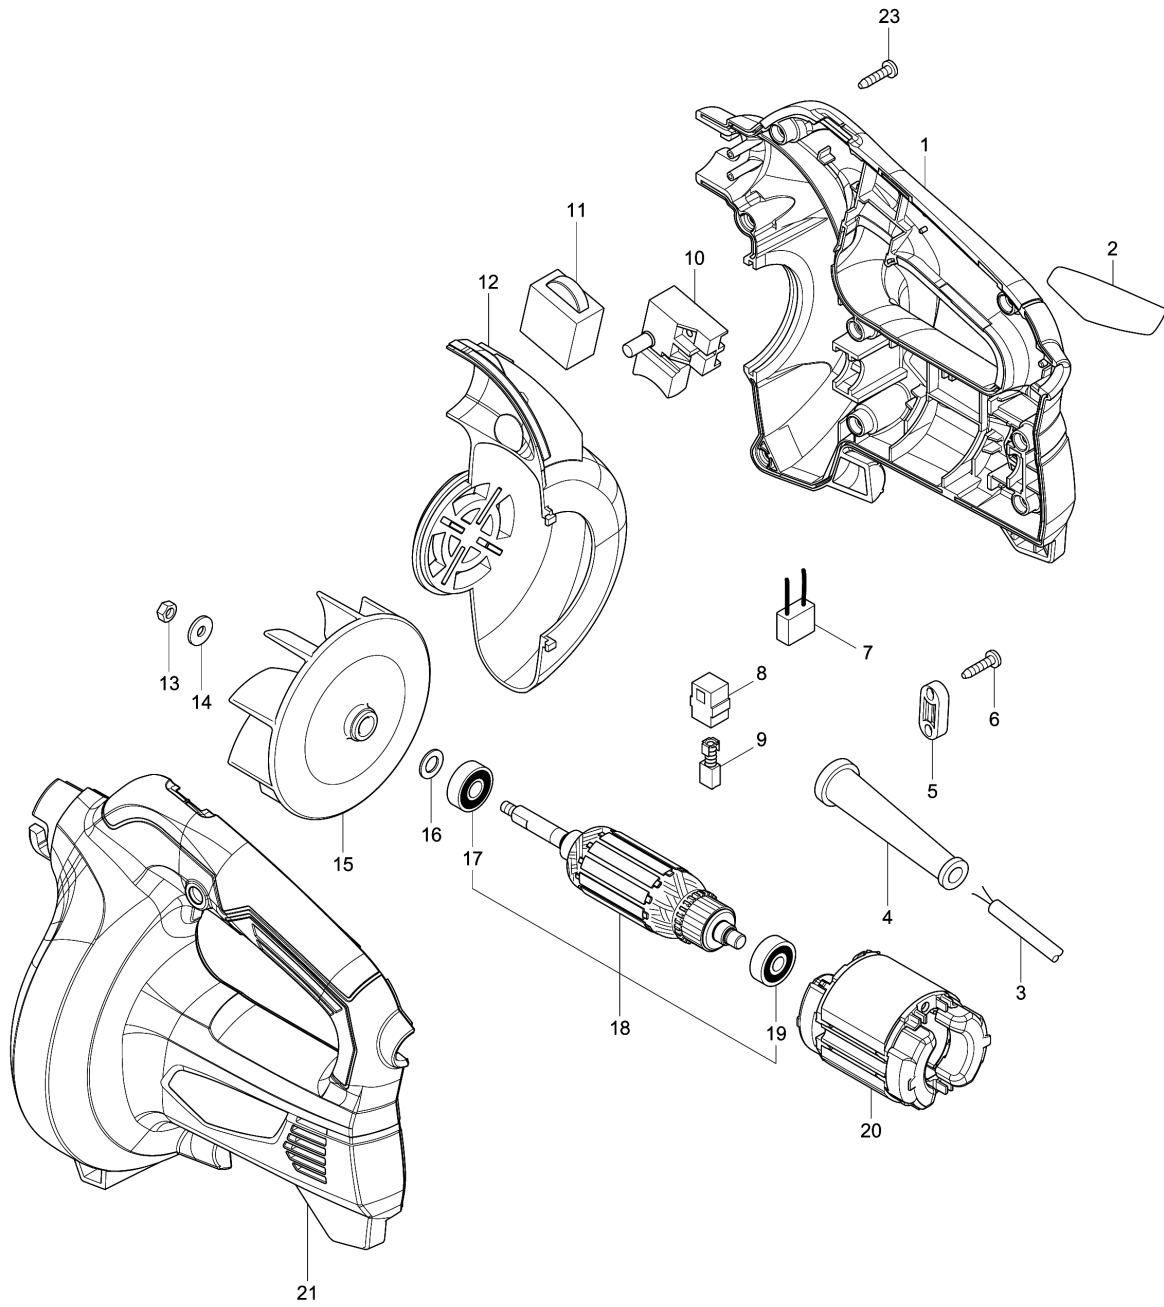

Model No.M4000 BLOWER

Model No.M4000 BLOWER

Item	Parts No.	Description	I/C	Qty	New/Old	Opt. 1	Opt. 2	Note
001	183A92-1	HOUSING SET		1	*			
D10		INC. 21			*			
001-1	183B73-1	HOUSING SET	<	1				
D10		INC. 21						
002	850V68-6	M4000 NAME PLATE		1				
003	665383-1	POWER SUPPLY CORD 1.0-2-2.0		1	*			
003-1	695556-2	POWER SUPPLY CORD 1.0-2-2.0	O	1	*			
003-2	665383-1	POWER SUPPLY CORD 1.0-2-2.0	O	1				
004	682569-2	CORD GUARD 8-85		1				
005	687124-5	STRAIN RELIEF		1				
006	266326-2	TAPPING SCREW 4X18		2				
007	645218-2	NOISE SUPPRESSOR		1				
008	643566-3	BRUSH HOLDER 5X8		2				
009	191998-3	CARBON BRUSH CB-85		1				
010	650217-1	SWITCH FA1-6/1B-1		1				
011	620187-8	CONTROLLER FA-02		1				
012	454071-3	INNER HOUSING		1	*			
012-1	454069-0	INNER HOUSING	<	1				
013	252103-8	HEX. LOCK NUT M5-8		1	*			
013-1	252286-4	COLLARED HEX.LOCK NUT M5-8	S	1				
014	267294-2	FLAT WASHER 5		1	*			
015	240077-5	FAN 100		1				
016	267240-5	FLAT WASHER 8		1				
017	210046-0	BALL BEARING 608ZZ		1				
018	515863-6	ARMATURE ASS'Y 220V		1				
D10		INC. 17,19						
019	210050-9	BALL BEARING 627ZZ		1				
020	633798-0	FIELD 220V		1				
021	183A92-1	HOUSING SET		1	*			
D10		INC. 1			*			
021-1	183B73-1	HOUSING SET	<	1				
D10		INC. 1						
023	266326-2	TAPPING SCREW 4X18		8				
A01	418919-3	SASH NOZZLE		1				
A02	418920-8	JOINT		1				
A03	421905-5	NOZZLE		1				
E01	688164-6	LINE FILTER		1				

Please order the parts with part number.

Print Date 1/6/2022