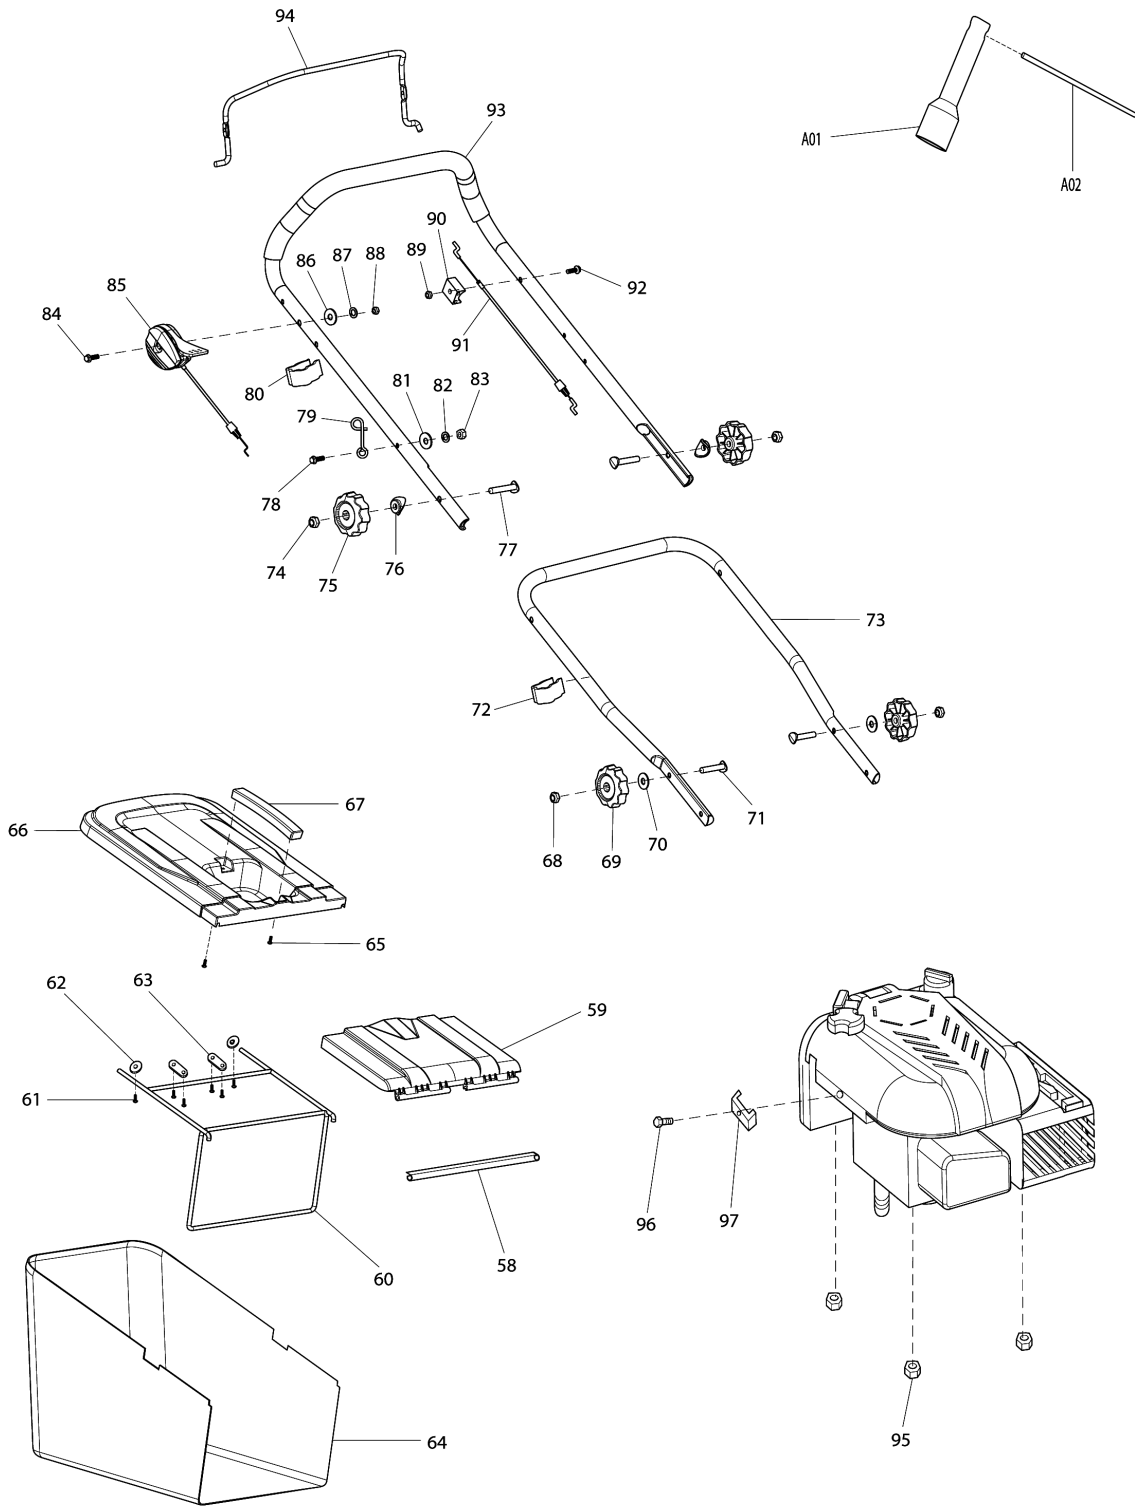

Model No.PLM4620N PETROL LAWN MOWER

Model No.PLM4620N PETROL LAWN MOWER

Model No.PLM4620N PETROL LAWN MOWER

Item	Parts No.	Description	I/C	Qty	New/Old	Opt. 1	Opt. 2	Note
001	671006065	BLADE TIGHTEN BOLT 3/8-24 UNF		1				
002	671010730	DISH SPRING WASHER		1				
003	671001451	BLADE 46		1	*			
003-1	DA00001274	BLADE 46	<	1				
004	671015252	INNER FRANGE		1				
005	DA00000979	BLADE SUPPORT LINING		1				
006	DA00000535	HIGHT ADJUST SUPPORT SPRING		1				
007	DA00000586	HEX. BOLT M8X35		2				
008	671006014	HEX. BOLT M8X60		1				
009	DA00000832	SPRING WASHER 8		3				
010	671007007	FLAT WASHER 8		3				
011	DA00000911	TAPPING SCREW ST4.2X10		8				
012	671659001	FRONT AXLE COVER		1				
013	671001176	WHEEL COVER 6.5 INCH		2				
014	DA00000537	HEX.FLANGE LOCK NUT M8		2				
015	DA00000538	BALL BEARING 6201ZZ		2				
016	671020150	WHEEL ASSY 7 INCH		2				
017	DA00000538	BALL BEARING 6201ZZ		2				
018	671002028	PAN.HED SCREW M6X45		4				
019	671418001	FRONT AXLE MOUNT		2				
020	671001786	FRONT AXLE		1				
021	671445001	FRONT AXLE RETAINER		2				
022	DA00000549	NYLON INSERT HEX.LOCK NUT M6		4				
023	DA00000536	WHEEL COVER 7 INCH		2				
024	DA00000537	HEX.FLANGE LOCK NUT M8		2				
025	DA00000538	BALL BEARING 6201ZZ		2				
026	671020160	WHEEL ASSY 8 INCH		2				
027	DA00000538	BALL BEARING 6201ZZ		2				
028	671002019	TRUSS HEAD SCREW M6X12		4				
029	DA00000542	AXLE RETAINER		2				
030	DA00000543	HEX.FLANGE LOCK NUT M6		4				
031	DA00000912	PAN.HED SCREW M5X14		2				
032	671001430	HEIGHT ADJUSTMENT LEVER ASSY		1				
033	671005011	NYLON INSERT HEX.LOCK NUT M5		2				
034	671102602	HEIGHT ADJUSTMENT LEVER ASSY		1	*			
034-1	DA00001073	HANDLE SET	O	1				
035	671001438	REAR AXLE		1				
036	671235300	WHEEL AXIS SHEATH		4	*			
036-1	DA00001025	REAR AXLE MOUNT	O	4				
037	DA00000603	TAPPING SCREW ST4X16		2				