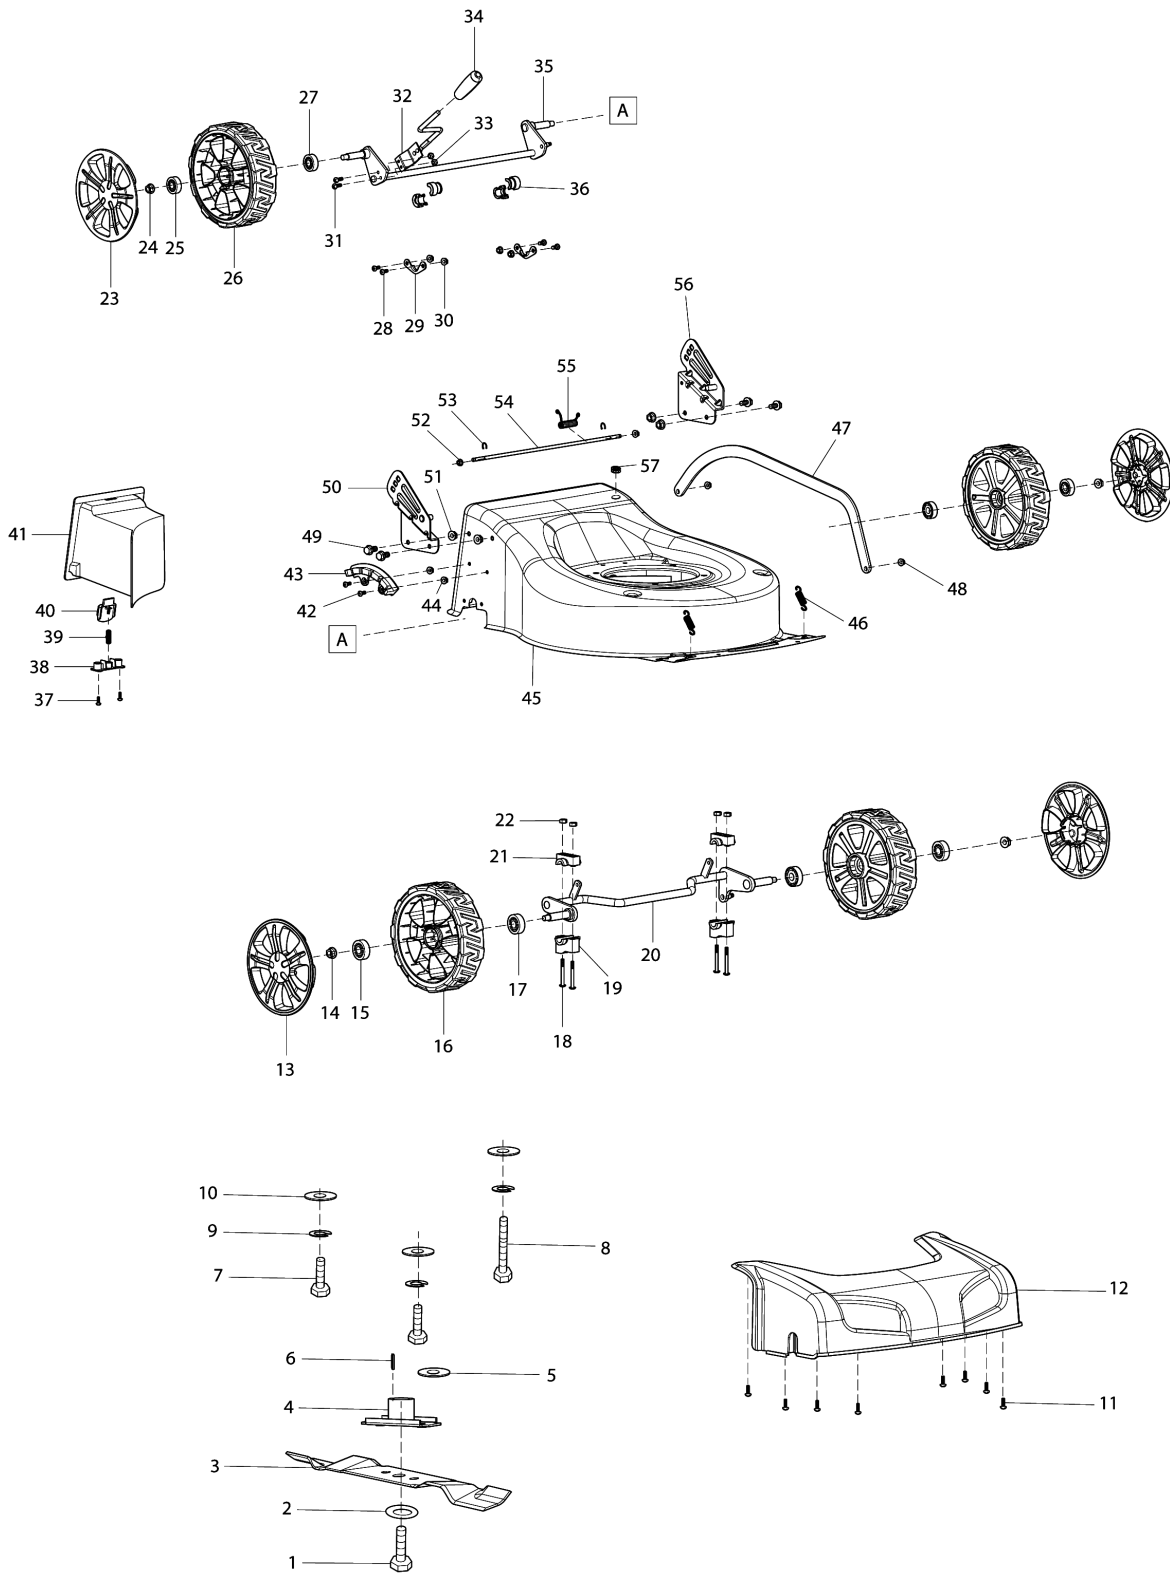

Model No.PLM4620N PETROL LAWN MOWER

Model No.PLM4620N PETROL LAWN MOWER

Model No.PLM4620N PETROL LAWN MOWER

Item	Parts No.	Description	I/C	Qty	New/Old	Opt. 1	Opt. 2	Note
001	671006065	BLADE TIGHTEN BOLT 3/8-24 UNF		1				
002	671010730	DISH SPRING WASHER		1				
003	671001451	BLADE 46		1	*			
003-1	DA00001274	BLADE 46	<	1				
004	671015252	INNER FRANGE		1				
005	DA00000979	BLADE SUPPORT LINING		1				
006	DA00000535	HIGHT ADJUST SUPPORT SPRING		1				
007	DA00000586	HEX. BOLT M8X35		2				
008	671006014	HEX. BOLT M8X60		1				
009	DA00000832	SPRING WASHER 8		3				
010	671007007	FLAT WASHER 8		3				
011	DA00000911	TAPPING SCREW ST4.2X10		8				
012	671659001	FRONT AXLE COVER		1				
013	671001176	WHEEL COVER 6.5 INCH		2				
014	DA00000537	HEX.FLANGE LOCK NUT M8		2				
015	DA00000538	BALL BEARING 6201ZZ		2				
016	671020150	WHEEL ASSY 7 INCH		2				
017	DA00000538	BALL BEARING 6201ZZ		2				
018	671002028	PAN.HED SCREW M6X45		4				
019	671418001	FRONT AXLE MOUNT		2				
020	671001786	FRONT AXLE		1				
021	671445001	FRONT AXLE RETAINER		2				
022	DA00000549	NYLON INSERT HEX.LOCK NUT M6		4				
023	DA00000536	WHEEL COVER 7 INCH		2				
024	DA00000537	HEX.FLANGE LOCK NUT M8		2				
025	DA00000538	BALL BEARING 6201ZZ		2				
026	671020160	WHEEL ASSY 8 INCH		2				
027	DA00000538	BALL BEARING 6201ZZ		2				
028	671002019	TRUSS HEAD SCREW M6X12		4				
029	DA00000542	AXLE RETAINER		2				
030	DA00000543	HEX.FLANGE LOCK NUT M6		4				
031	DA00000912	PAN.HED SCREW M5X14		2				
032	671001430	HEIGHT ADJUSTMENT LEVER ASSY		1				
033	671005011	NYLON INSERT HEX.LOCK NUT M5		2				
034	671102602	HEIGHT ADJUSTMENT LEVER ASSY		1	*			
034-1	DA00001073	HANDLE SET	O	1				
035	671001438	REAR AXLE		1				
036	671235300	WHEEL AXIS SHEATH		4	*			
036-1	DA00001025	REAR AXLE MOUNT	O	4				
037	DA00000603	TAPPING SCREW ST4X16		2				