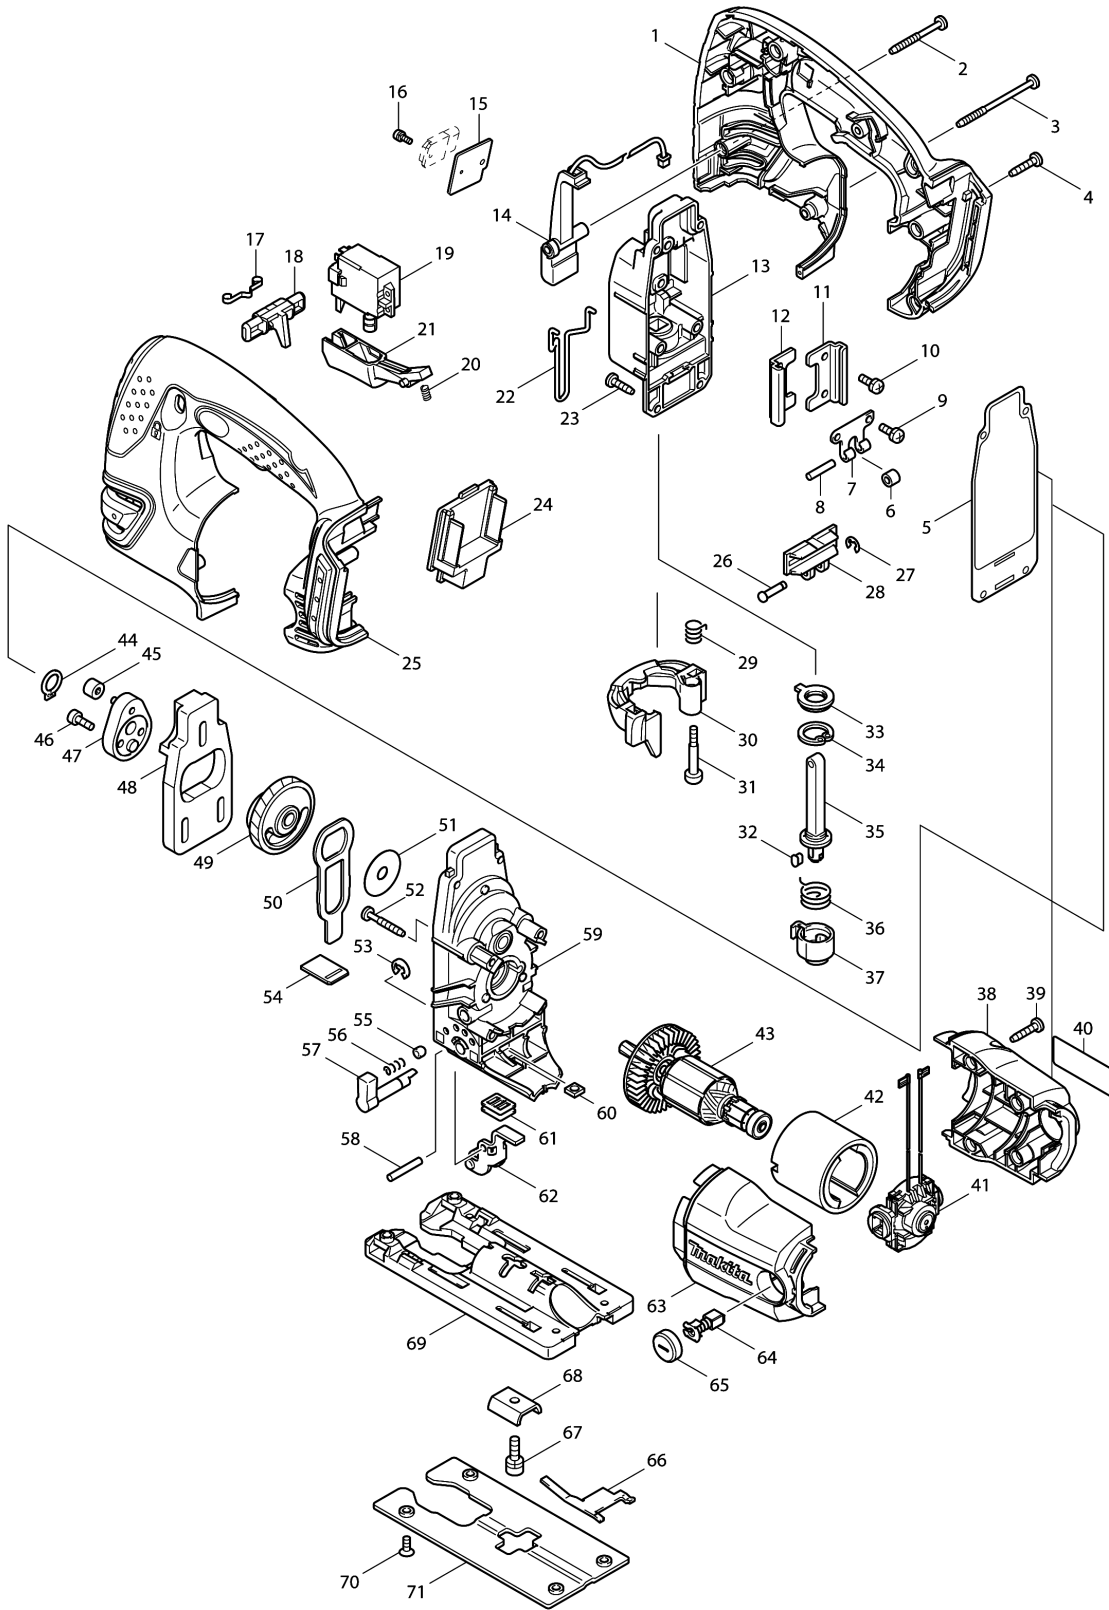

Model No.DJV180 CORDLESS JIG SAW

Model No.DJV180 CORDLESS JIG SAW

Item	Parts No.	Description	I/C	Qty	New/Old	Opt. 1	Opt. 2	Note
001	187725-4	HANDLE SET		1				
D10		INC. 25						
002	266048-4	TAPPING SCREW 4X40		1				
003	266091-3	TAPPING SCREW 4X50		1				
004	265995-6	TAPPING SCREW 4X18		5				
005	442138-9	PACKING		1				
006	214031-5	PLANE BEARING 4		1				
007	232207-2	LEAF SPRING		1				
008	256117-9	PIN 4		1				
009	911111-5	PAN HEAD SCREW M4X10 WITH W		2				
010	911111-5	PAN HEAD SCREW M4X10 WITH W		2				
011	345240-6	LINEAR GUIDE		1				
012	345240-6	LINEAR GUIDE		1				
013	153338-3	GEAR HOUSING COVER COMPLETE		1				
C10	253313-0	THIN WASHER 14		1				
C20	257250-0	RING 20		1				
C30	421815-6	DUST SEAL 8		1				
014	631744-7	LIGHT CIRCUIT		1				
015	689070-8	HEAT SINK		1				
016	911006-2	PAN HEAD SCREW M3X8		1				
017	232152-1	LEAF SPRING		1				
018	419613-0	LOCK OFF BUTTON		1				
019	650650-7	SWITCH C3LA-2A-PLSRS		1				
020	233118-4	COMPRESSION SPRING 4		1				
021	419754-2	SWITCH LEVER		1				
022	324233-6	SAFETY WIRE		1				
023	266034-5	TAPPING SCREW CT 4X16		4				
024	644808-8	TERMINAL		1				
025	187725-4	HANDLE SET		1				
D10		INC. 1						
026	268090-1	PIN 4		1				
027	961017-7	STOP RING E-3		1				
028	310134-4	SLIDER		1				
029	231659-4	TORSION SPRING 6		1				
030	419820-5	TOOL OPENER		1				
031	265026-1	+ PAN HEAD SCREW M4		1				
032	310135-2	PUSH PIN		1				
033	421817-2	DUST COVER		1				
034	962068-3	RETAINING RING R-18		1				
035	165326-8	ROD		1				
036	231660-9	TORSION SPRING 15		1				