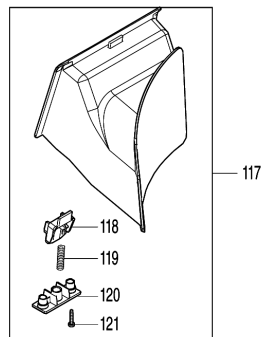

Model No.DLM532 530MM CORDLESS LAWN MOWER

Model No.DLM532 530MM CORDLESS LAWN MOWER

Item	Parts No.	Description	I/C	Qty	New/Old	Opt. 1	Opt. 2	Note
001	327425-6	DRIVING LEVER		1				
002	459859-6	DRIVING LEVER HOLDER		1				
003	232566-4	TORSION SPRING 12		1				
004	911138-5	P.H.SCREW M4X20 WITH WR		1				
005	459864-3	DRIVING LEVER SUPPORT L		1				
006	267136-0	FLAT WASHER 5		1				
007	266424-2	TAPPING SCREW 4X20		1				
008	266424-2	TAPPING SCREW 4X20		1				
009	267136-0	FLAT WASHER 5		1				
010	459858-8	DRIVING LEVER SUPPORT R		1				
011	911138-5	P.H.SCREW M4X20 WITH WR		1				
012	459859-6	DRIVING LEVER HOLDER		1				
013	266424-2	TAPPING SCREW 4X20		6				
014	183N90-3	SWITCH BOX SET		1				
D10		INC. 26						
015	140F09-7	SWITCH CIRCUIT COMPLETE		1				
C10	810D46-0	SWITCH LABEL		1				
016	140F10-2	SWITCH CIRCUIT COMPLETE		1				
C10	818A74-1	SWITCH LABEL		1				
017	232575-3	TORSION SPRING 12		1				
018	266424-2	TAPPING SCREW 4X20		2				
019	687124-5	STRAIN RELIEF		1				
020	459860-1	SWITCH BOX		1				
021	620C48-0	INDICATION CIRCUIT COMPLETE		1				
C10	8007C8-5	INDICATION LABEL		1				
022	620415-1	SUB CONTROLLER		1				
023	651083-9	SWITCH C3XA-1PSPM		1				
024	459866-9	SPEED LEVER HOLDER		1				
025	213897-0	O-RING 26		1				
026	183N90-3	SWITCH BOX SET		1				
D10		INC. 14						
027	266424-2	TAPPING SCREW 4X20		5				
028	459865-1	SPEED LEVER		1				
029	266424-2	TAPPING SCREW 4X20		1				
030	911138-5	P.H.SCREW M4X20 WITH WR		1				
031	459863-5	SWITCH LEVER SUPPORT L		1				
C10	931102-0	HEX. NUT M4		1				
032	327424-8	SWITCH LEVER		1				
033	459856-2	SWITCH LEVER SUPPORT R		1				
C10	931102-0	HEX. NUT M4		1				
034	911138-5	P.H.SCREW M4X20 WITH WR		1				
035	183P40-0	LEVER BOX SET		1				

Please order the parts with part number.

Print Date 1/9/2020