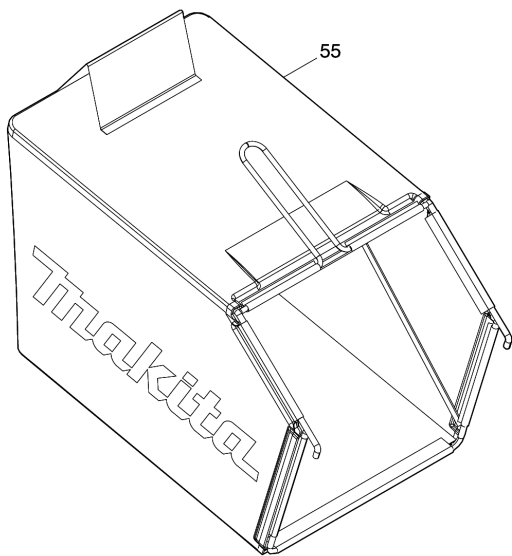

Model No.DLM532 530MM CORDLESS LAWN MOWER

Model No.DLM532 530MM CORDLESS LAWN MOWER

Item	Parts No.	Description	I/C	Qty	New/Old	Opt. 1	Opt. 2	Note
001	327425-6	DRIVING LEVER		1				
002	459859-6	DRIVING LEVER HOLDER		1				
003	232566-4	TORSION SPRING 12		1				
004	911138-5	P.H.SCREW M4X20 WITH WR		1				
005	459864-3	DRIVING LEVER SUPPORT L		1				
006	267136-0	FLAT WASHER 5		1				
007	266424-2	TAPPING SCREW 4X20		1				
008	266424-2	TAPPING SCREW 4X20		1				
009	267136-0	FLAT WASHER 5		1				
010	459858-8	DRIVING LEVER SUPPORT R		1				
011	911138-5	P.H.SCREW M4X20 WITH WR		1				
012	459859-6	DRIVING LEVER HOLDER		1				
013	266424-2	TAPPING SCREW 4X20		6				
014	183N90-3	SWITCH BOX SET		1				
D10		INC. 26						
015	140F09-7	SWITCH CIRCUIT COMPLETE		1				
C10	810D46-0	SWITCH LABEL		1				
016	140F10-2	SWITCH CIRCUIT COMPLETE		1				
C10	818A74-1	SWITCH LABEL		1				
017	232575-3	TORSION SPRING 12		1				
018	266424-2	TAPPING SCREW 4X20		2				
019	687124-5	STRAIN RELIEF		1				
020	459860-1	SWITCH BOX		1				
021	620C48-0	INDICATION CIRCUIT COMPLETE		1				
C10	8007C8-5	INDICATION LABEL		1				
022	620415-1	SUB CONTROLLER		1				
023	651083-9	SWITCH C3XA-1PSPM		1				
024	459866-9	SPEED LEVER HOLDER		1				
025	213897-0	O-RING 26		1				
026	183N90-3	SWITCH BOX SET		1				
D10		INC. 14						
027	266424-2	TAPPING SCREW 4X20		5				
028	459865-1	SPEED LEVER		1				
029	266424-2	TAPPING SCREW 4X20		1				
030	911138-5	P.H.SCREW M4X20 WITH WR		1				
031	459863-5	SWITCH LEVER SUPPORT L		1				
C10	931102-0	HEX. NUT M4		1				
032	327424-8	SWITCH LEVER		1				
033	459856-2	SWITCH LEVER SUPPORT R		1				
C10	931102-0	HEX. NUT M4		1				
034	911138-5	P.H.SCREW M4X20 WITH WR		1				
035	183P40-0	LEVER BOX SET		1				

Please order the parts with part number.

Print Date 1/9/2020