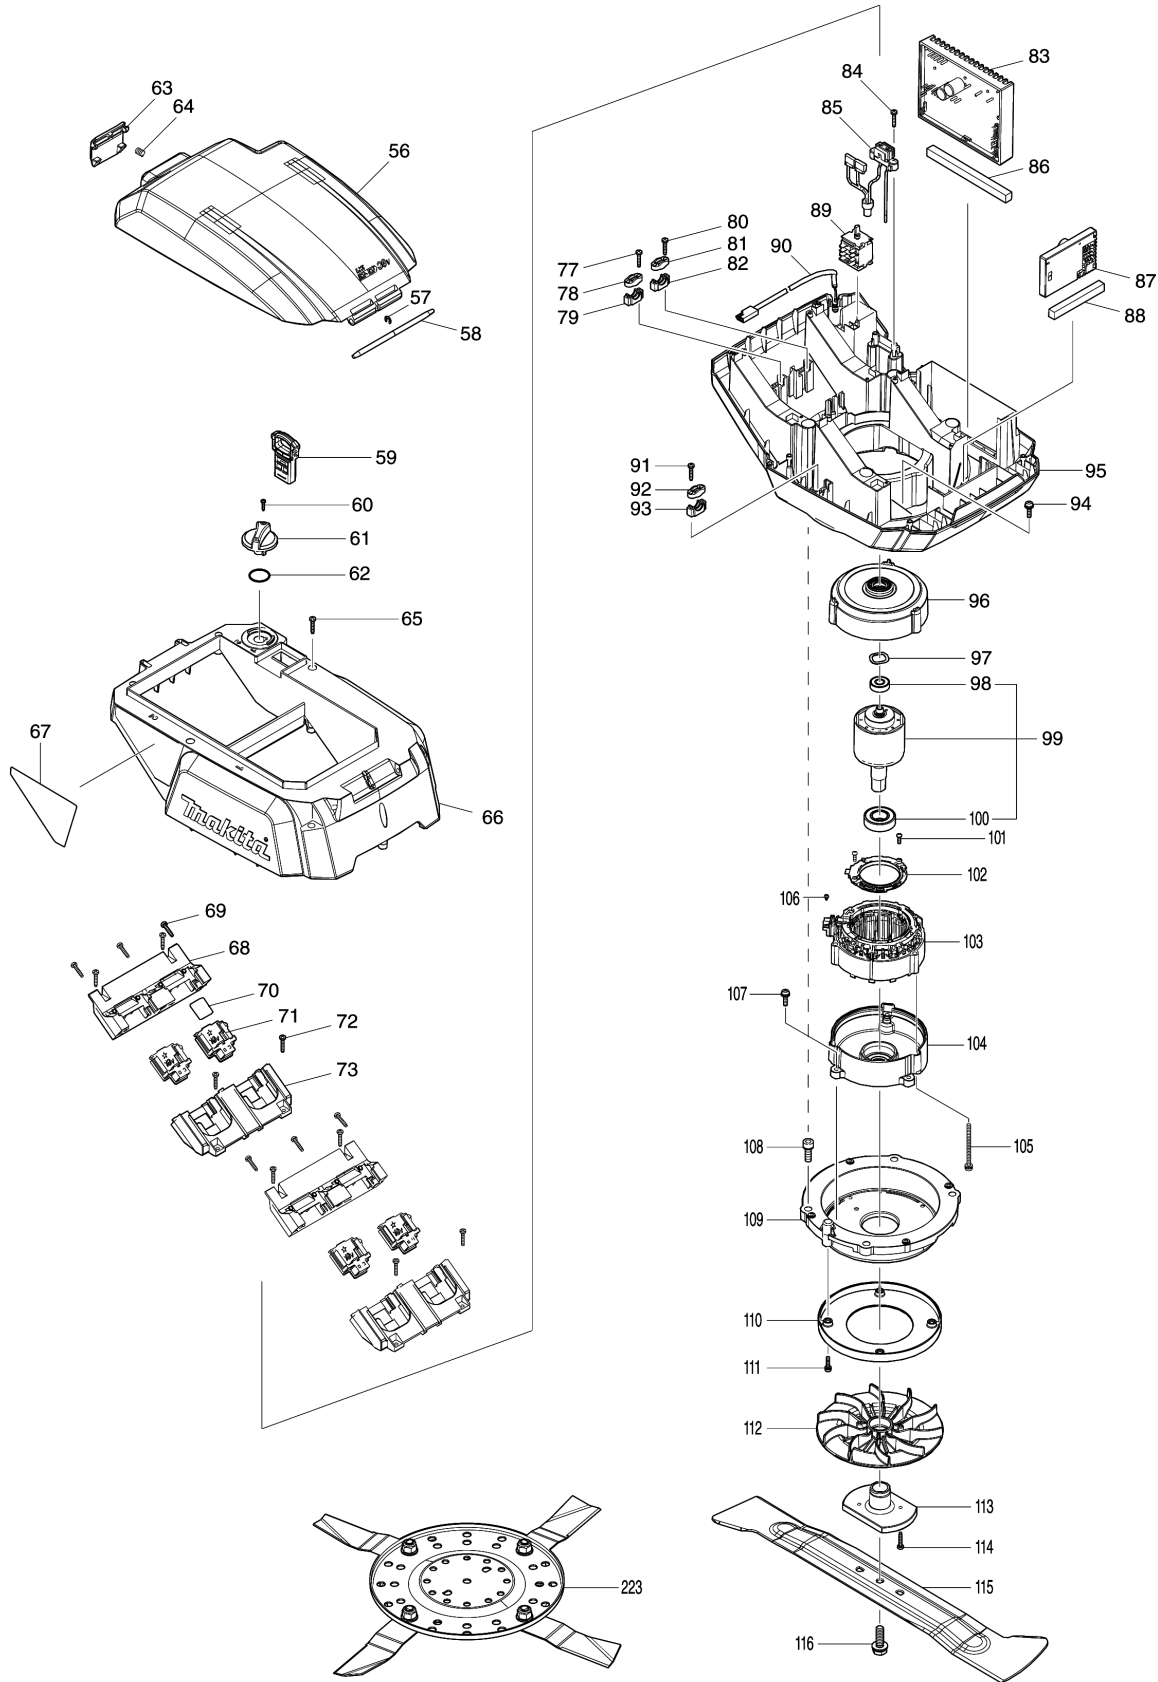

Model No.DLM532 530MM CORDLESS LAWN MOWER