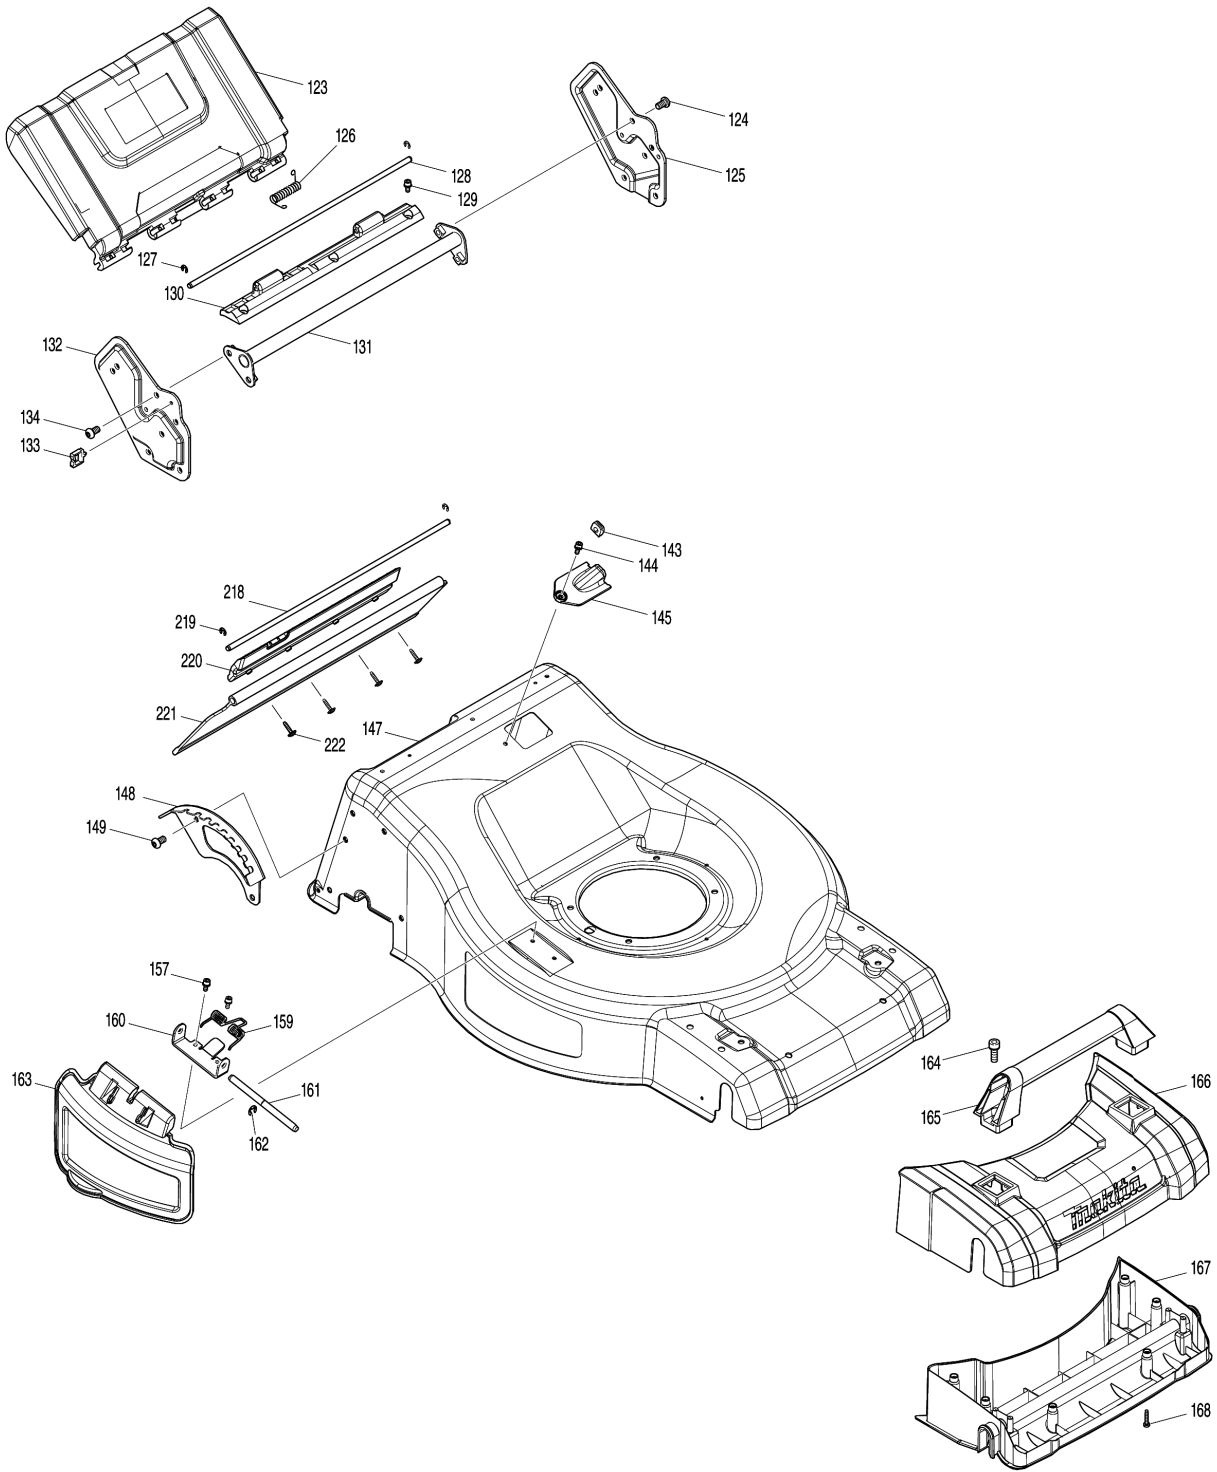

Model No.DLM532 530MM CORDLESS LAWN MOWER