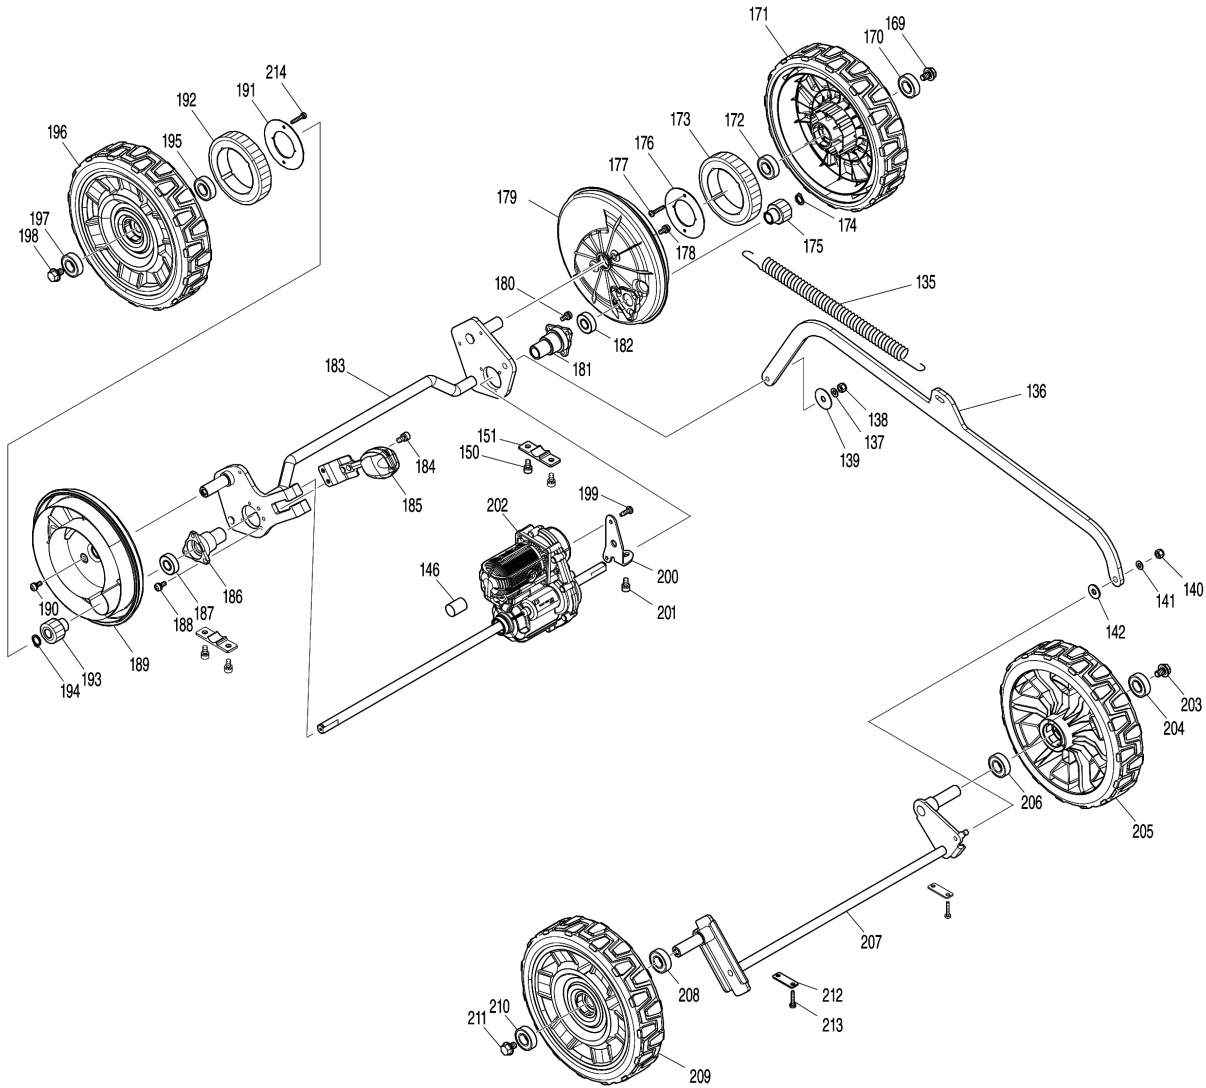

Model No.DLM532 530MM CORDLESS LAWN MOWER

Model No.DLM532 530MM CORDLESS LAWN MOWER

Item	Parts No.	Description	I/C	Qty	New/Old	Opt. 1	Opt. 2	Note
001	327425-6	DRIVING LEVER		1				
002	459859-6	DRIVING LEVER HOLDER		1				
003	232566-4	TORSION SPRING 12		1				
004	911138-5	P.H.SCREW M4X20 WITH WR		1				
005	459864-3	DRIVING LEVER SUPPORT L		1				
006	267136-0	FLAT WASHER 5		1				
007	266424-2	TAPPING SCREW 4X20		1				
008	266424-2	TAPPING SCREW 4X20		1				
009	267136-0	FLAT WASHER 5		1				
010	459858-8	DRIVING LEVER SUPPORT R		1				
011	911138-5	P.H.SCREW M4X20 WITH WR		1				
012	459859-6	DRIVING LEVER HOLDER		1				
013	266424-2	TAPPING SCREW 4X20		6				
014	183N90-3	SWITCH BOX SET		1				
D10		INC. 26						
015	140F09-7	SWITCH CIRCUIT COMPLETE		1				
C10	810D46-0	SWITCH LABEL		1				
016	140F10-2	SWITCH CIRCUIT COMPLETE		1				
C10	818A74-1	SWITCH LABEL		1				
017	232575-3	TORSION SPRING 12		1				
018	266424-2	TAPPING SCREW 4X20		2				
019	687124-5	STRAIN RELIEF		1				
020	459860-1	SWITCH BOX		1				
021	620C48-0	INDICATION CIRCUIT COMPLETE		1				
C10	8007C8-5	INDICATION LABEL		1				
022	620415-1	SUB CONTROLLER		1				
023	651083-9	SWITCH C3XA-1PSPM		1				
024	459866-9	SPEED LEVER HOLDER		1				
025	213897-0	O-RING 26		1				
026	183N90-3	SWITCH BOX SET		1				
D10		INC. 14						
027	266424-2	TAPPING SCREW 4X20		5				
028	459865-1	SPEED LEVER		1				
029	266424-2	TAPPING SCREW 4X20		1				
030	911138-5	P.H.SCREW M4X20 WITH WR		1				
031	459863-5	SWITCH LEVER SUPPORT L		1				
C10	931102-0	HEX. NUT M4		1				
032	327424-8	SWITCH LEVER		1				
033	459856-2	SWITCH LEVER SUPPORT R		1				
C10	931102-0	HEX. NUT M4		1				
034	911138-5	P.H.SCREW M4X20 WITH WR		1				
035	183P40-0	LEVER BOX SET		1				

Please order the parts with part number.

Print Date 1/9/2020