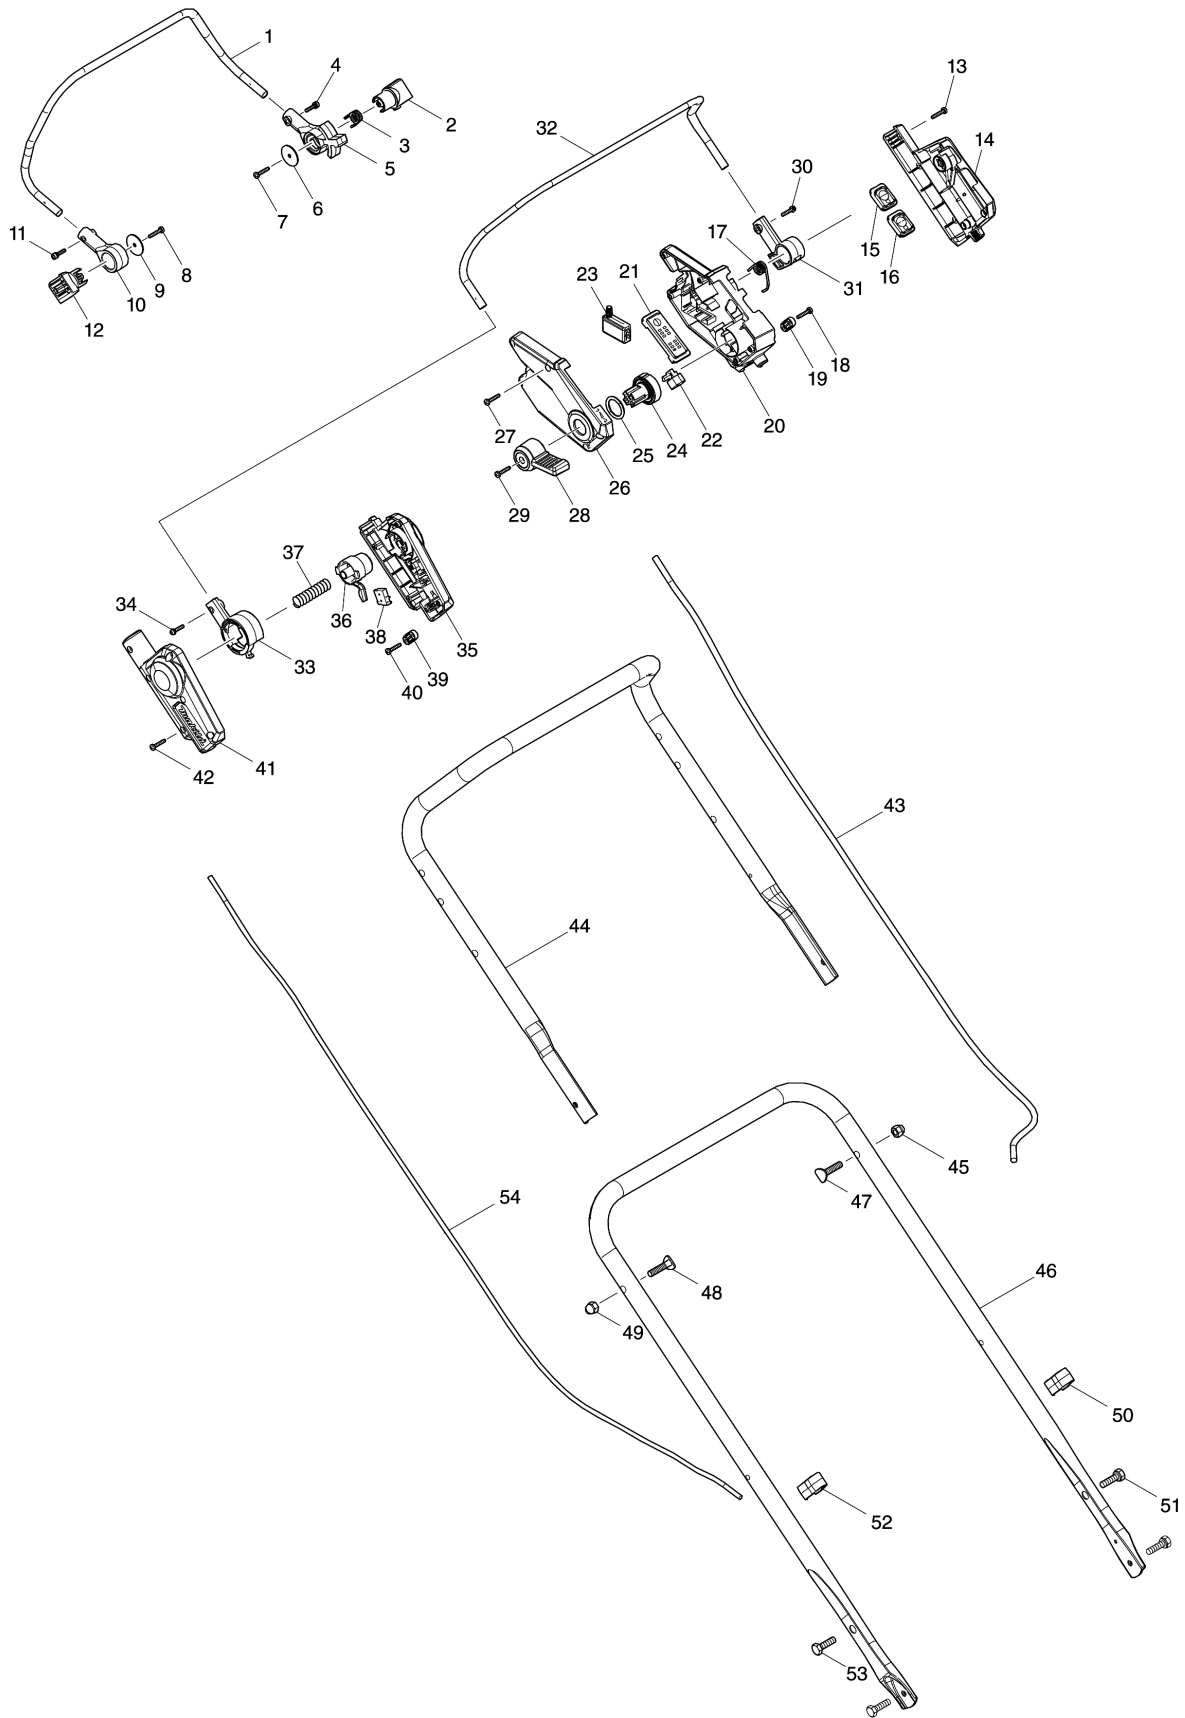

Model No.DLM532 530MM CORDLESS LAWN MOWER