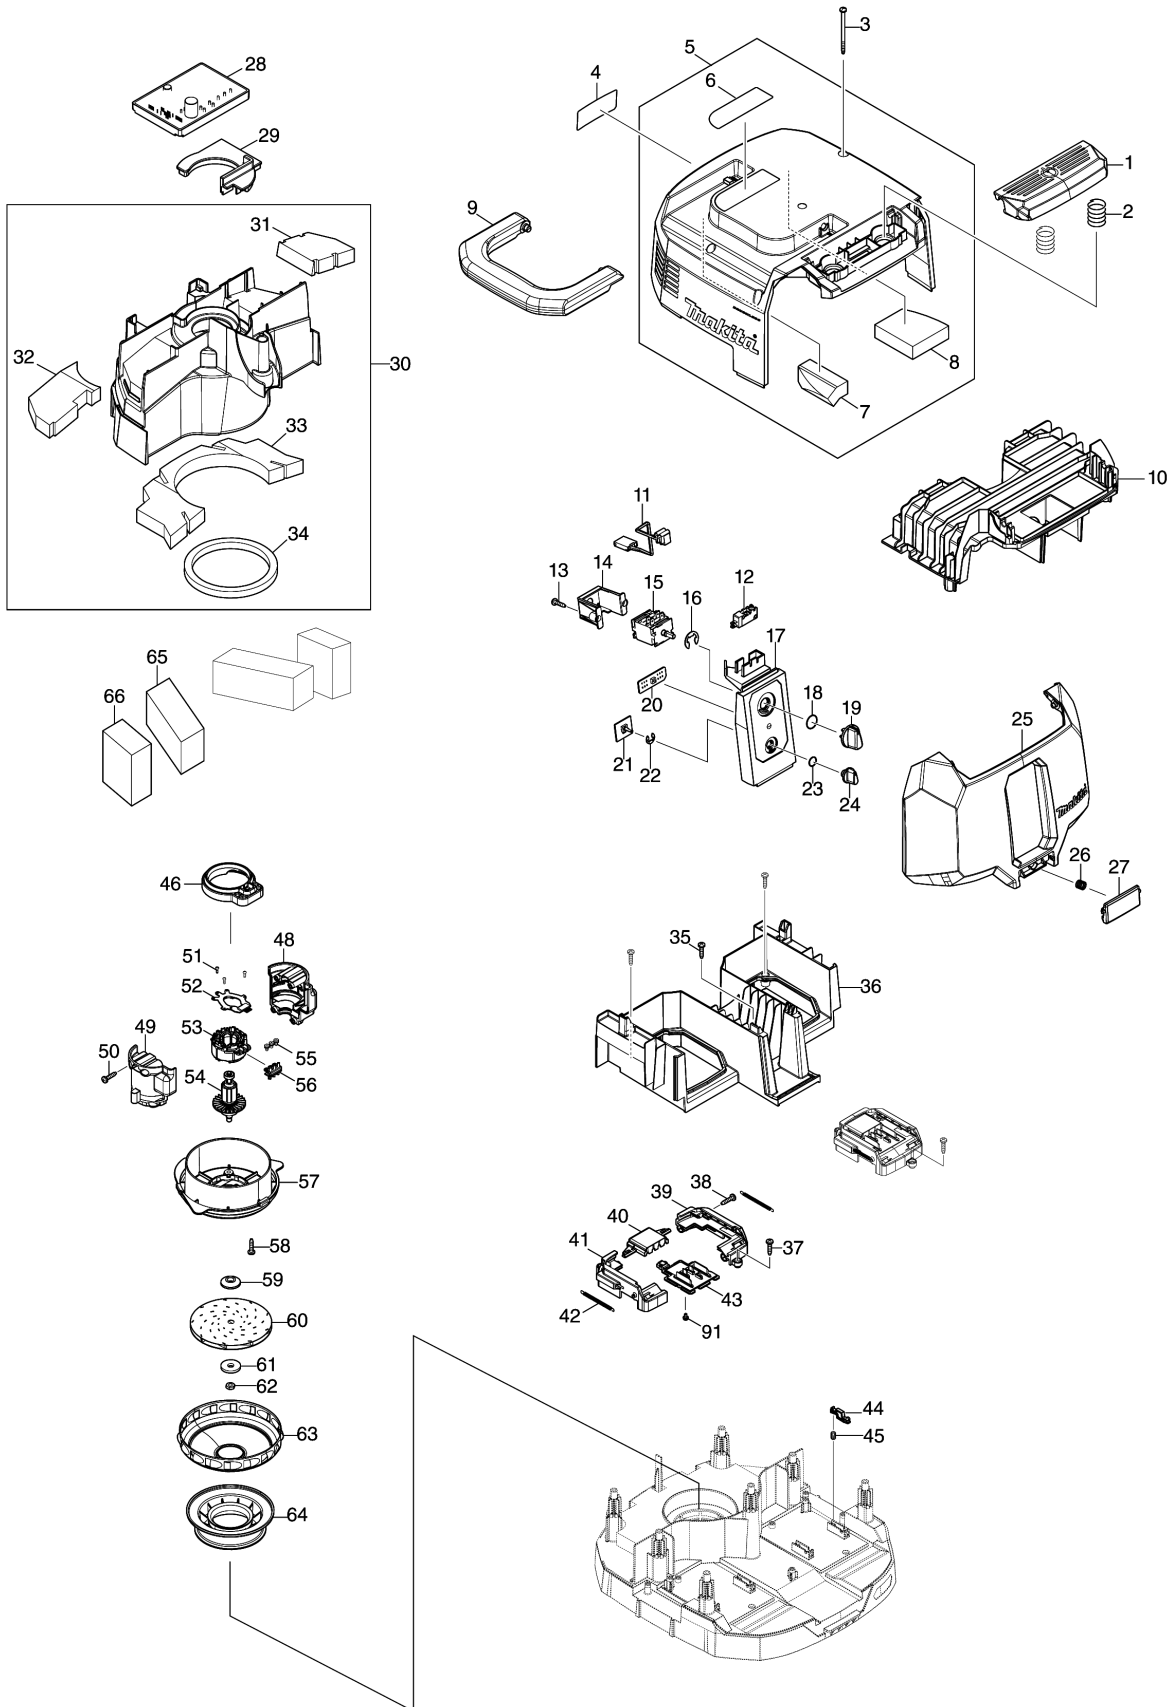

Model No.VC001GL CORDLESS VACUUM CLEANER

Model No.VC001GL CORDLESS VACUUM CLEANER

Model No.VC001GL CORDLESS VACUUM CLEANER

Item	Parts No.	Description	I/C	Qty	New/Old	Opt. 1	Opt. 2	Note
001	413B26-9	SWITCH BUTTON		1				
002	234273-5	COMPRESSION SPRING 20		2				
003	266340-8	TAPPING SCREW 4X65		7				
004	8112J1-3	VC001GL NAME PLATE		1				
005	141F78-1	COWLING COMPLETE		1				
D10		INC. 6-8						
006	813A18-6	CAUTION LABEL		1				
007	422796-7	TOP DAMPER A		1				
008	422797-5	TOP DAMPER B		1				
009	413B27-7	GRIP		1				
010	413B33-2	UPPER HOUSING		1				
011	638A20-6	LEAD UNIT		1				
012	651910-0	SWITCH D2VW-01-3HS		1				
013	266326-2	TAPPING SCREW 4X18		2				
014	451343-7	SWITCH HOLDER		1				
015	650013-7	SWITCH 1703.4002		1				
016	961062-2	STOP RING E-12		1				
017	141F75-7	SWITCH BASE COMPLETE		1				
C10	8040N1-6	INDICATION LABEL		1				
018	213176-6	O RING 14		1				
019	455733-6	SWITCH LEVER		1				
020	620F40-4	INDICATION CIRCUIT		1				
021	620D39-7	SUB CONTROLLER		1				
022	961013-5	STOP RING E-7		1				
023	213054-0	O RING 9		1				
024	451344-5	SWITCH DIAL		1				
025	413B28-5	BATTERY COVER		1				
026	231456-8	COMPRESSION SPRING 7		1				
027	413B30-8	BATTERY COVER HOOK		1				
028	620F37-3	CONTROLLER		1				
029	422795-9	RUBBER CAP		1				
030	141F84-6	SEPARATOR COMPLETE		1				
D10		INC. 31-34						
031	422802-8	BAND DUMPER E		1				
032	422801-0	BAND DUMPER D		1				
033	422799-1	BAND DUMPER B		1				
034	422804-4	SEAL A		1				
035	266326-2	TAPPING SCREW 4X18		3				
036	413B31-6	LOWER HOUSING		1				
037	266326-2	TAPPING SCREW 4X18		4				
038	266326-2	TAPPING SCREW 4X18		4				
039	183U06-0	TERMINAL CASE SET		2				