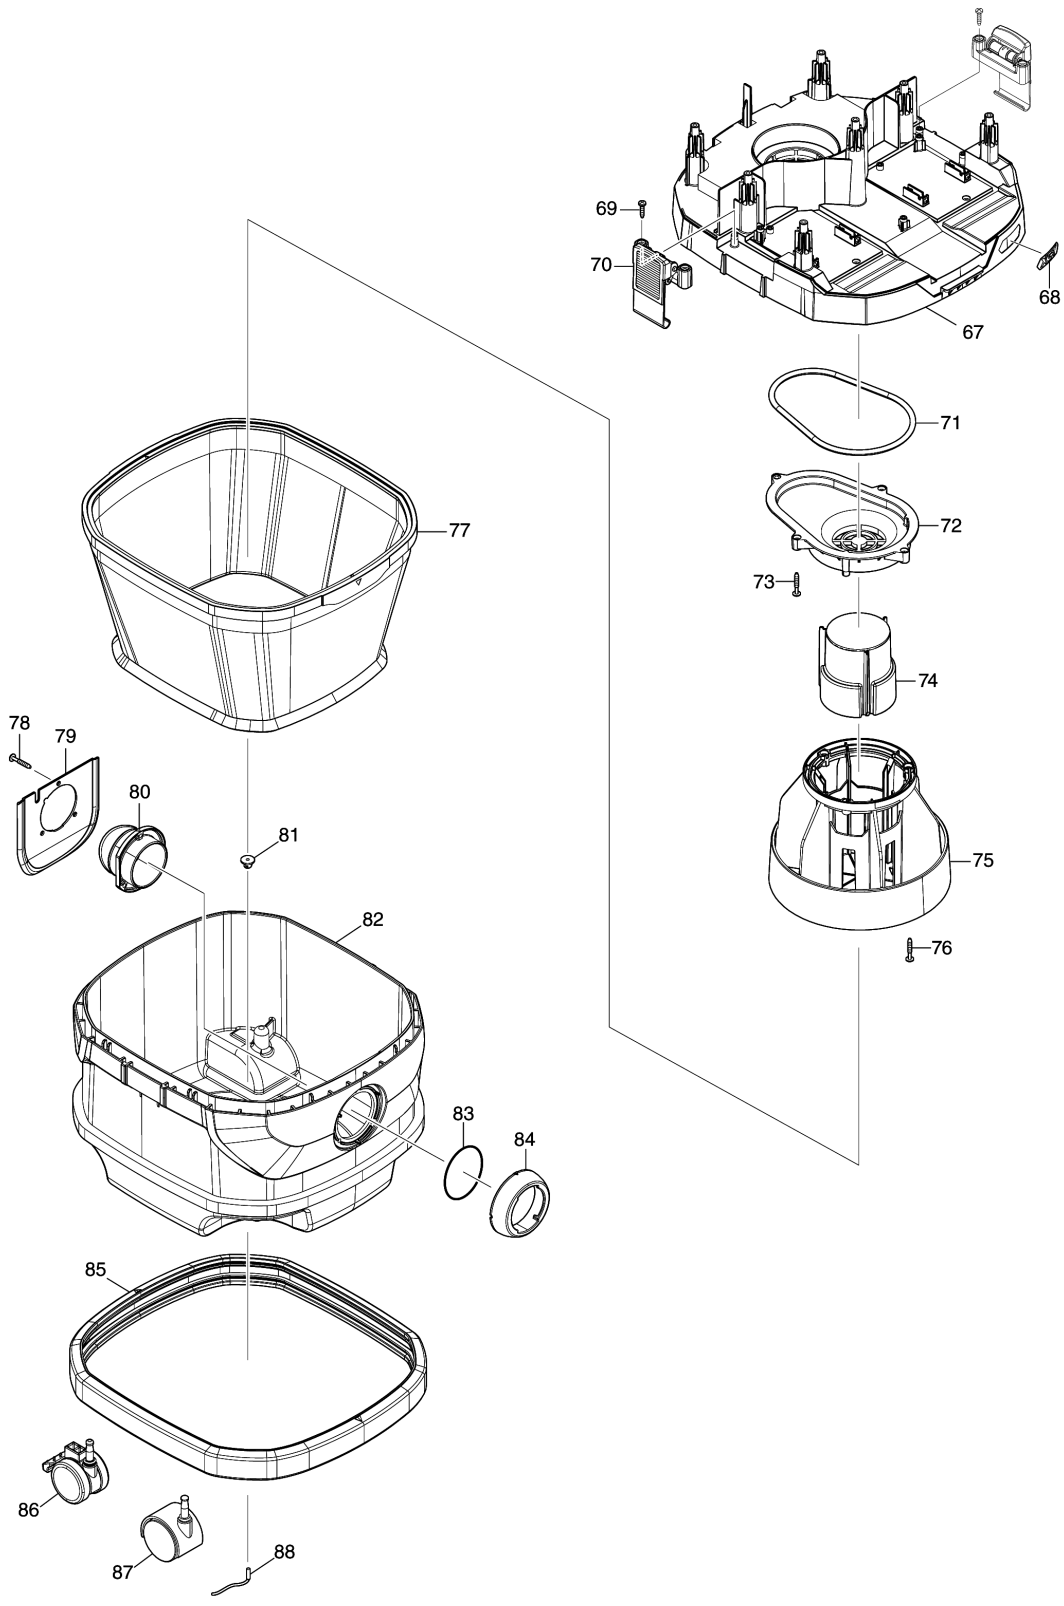

Model No.VC001GL CORDLESS VACUUM CLEANER

Model No.VC001GL CORDLESS VACUUM CLEANER

Model No.VC001GL CORDLESS VACUUM CLEANER

Item	Parts No.	Description	I/C	Qty	New/Old	Opt. 1	Opt. 2	Note
001	413B26-9	SWITCH BUTTON		1				
002	234273-5	COMPRESSION SPRING 20		2				
003	266340-8	TAPPING SCREW 4X65		7				
004	8112J1-3	VC001GL NAME PLATE		1				
005	141F78-1	COWLING COMPLETE		1				
D10		INC. 6-8						
006	813A18-6	CAUTION LABEL		1				
007	422796-7	TOP DAMPER A		1				
008	422797-5	TOP DAMPER B		1				
009	413B27-7	GRIP		1				
010	413B33-2	UPPER HOUSING		1				
011	638A20-6	LEAD UNIT		1				
012	651910-0	SWITCH D2VW-01-3HS		1				
013	266326-2	TAPPING SCREW 4X18		2				
014	451343-7	SWITCH HOLDER		1				
015	650013-7	SWITCH 1703.4002		1				
016	961062-2	STOP RING E-12		1				
017	141F75-7	SWITCH BASE COMPLETE		1				
C10	8040N1-6	INDICATION LABEL		1				
018	213176-6	O RING 14		1				
019	455733-6	SWITCH LEVER		1				
020	620F40-4	INDICATION CIRCUIT		1				
021	620D39-7	SUB CONTROLLER		1				
022	961013-5	STOP RING E-7		1				
023	213054-0	O RING 9		1				
024	451344-5	SWITCH DIAL		1				
025	413B28-5	BATTERY COVER		1				
026	231456-8	COMPRESSION SPRING 7		1				
027	413B30-8	BATTERY COVER HOOK		1				
028	620F37-3	CONTROLLER		1				
029	422795-9	RUBBER CAP		1				
030	141F84-6	SEPARATOR COMPLETE		1				
D10		INC. 31-34						
031	422802-8	BAND DUMPER E		1				
032	422801-0	BAND DUMPER D		1				
033	422799-1	BAND DUMPER B		1				
034	422804-4	SEAL A		1				
035	266326-2	TAPPING SCREW 4X18		3				
036	413B31-6	LOWER HOUSING		1				
037	266326-2	TAPPING SCREW 4X18		4				
038	266326-2	TAPPING SCREW 4X18		4				
039	183U06-0	TERMINAL CASE SET		2				