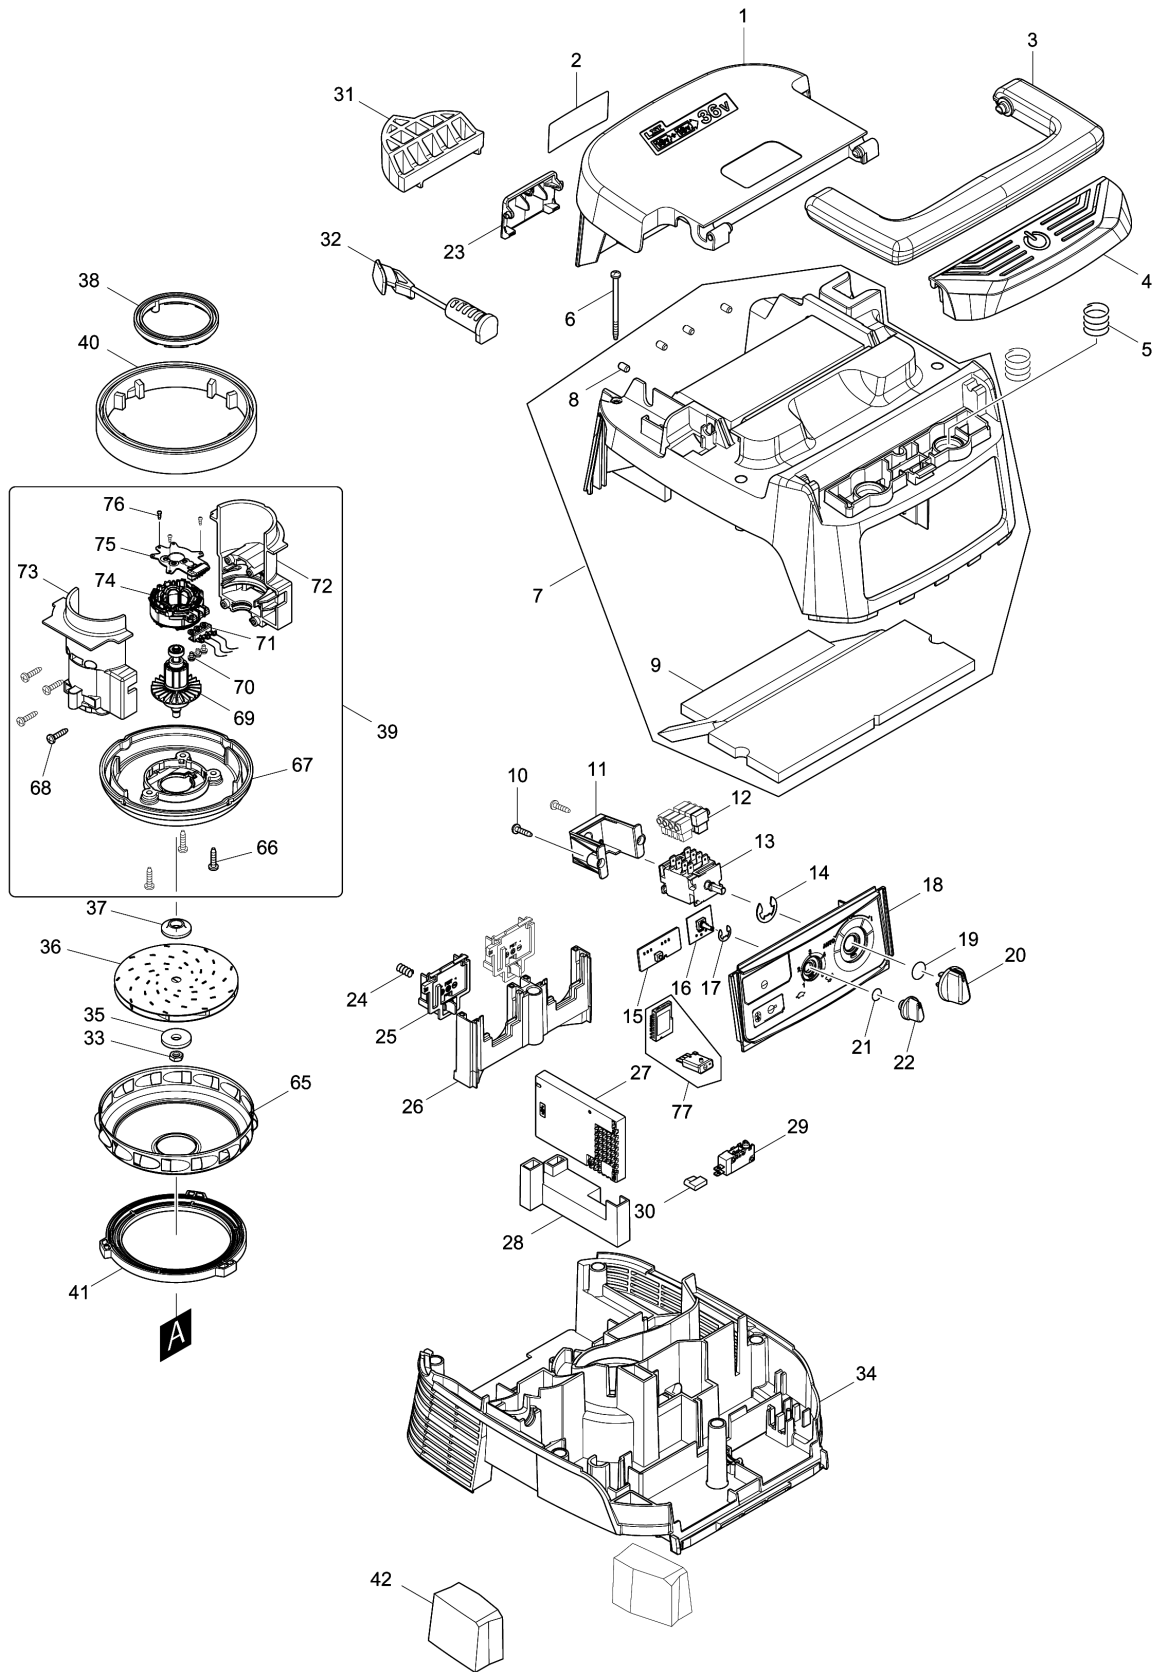

Model No.DVC864L CORDLESS VACUUM CLEANER