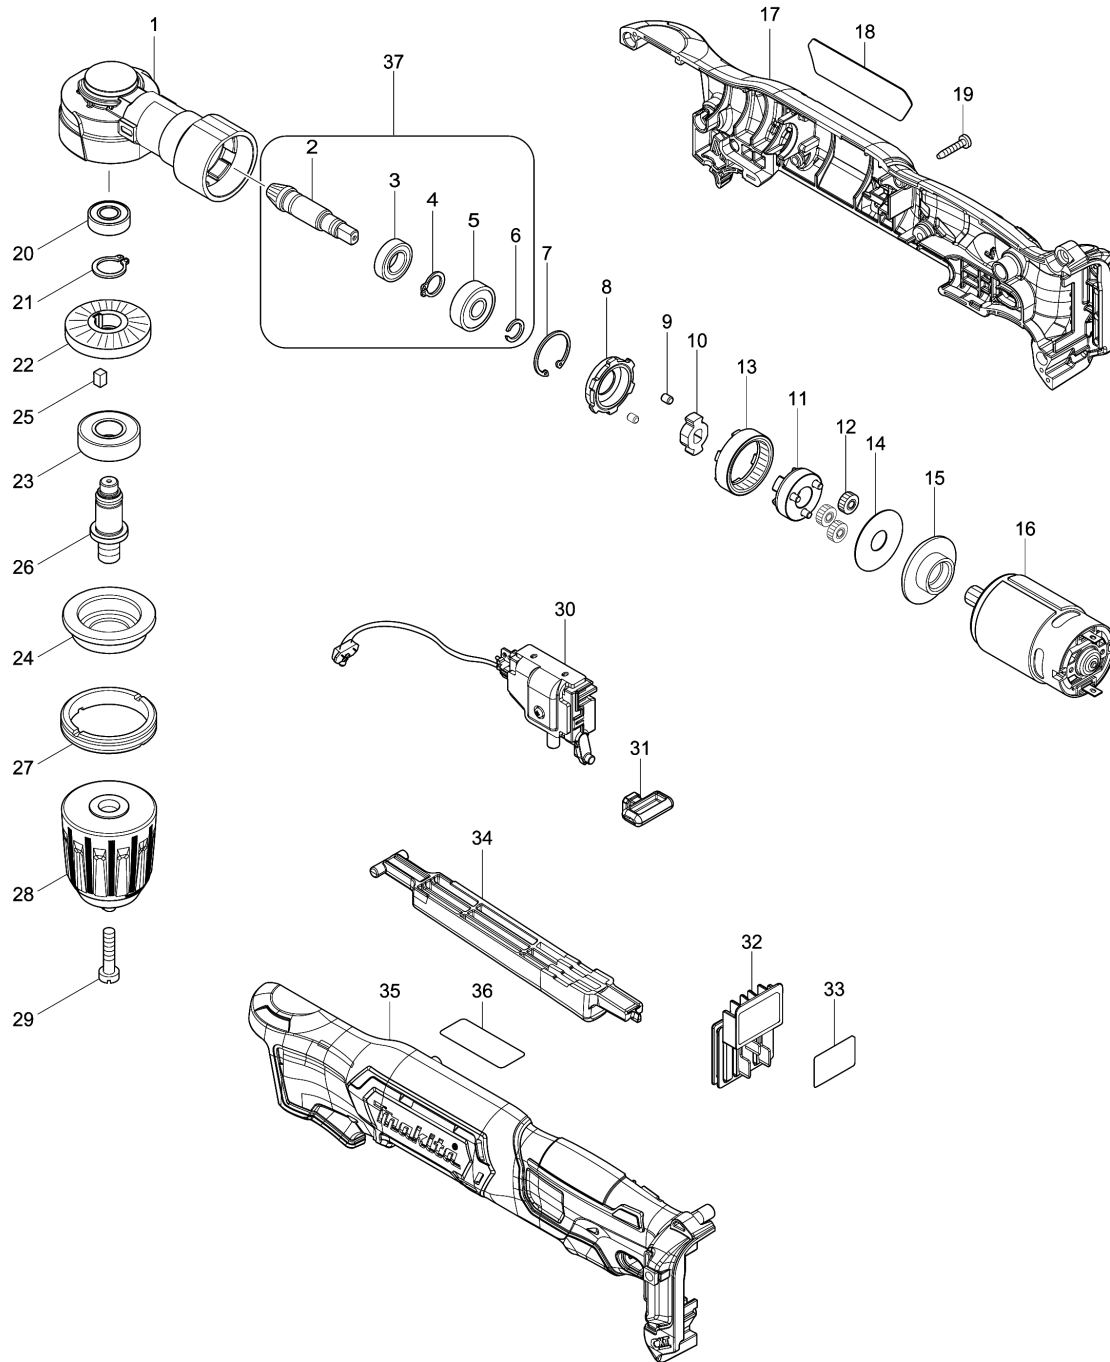

Model No.DA333D 10MM CORDLESS ANGLE DRILL