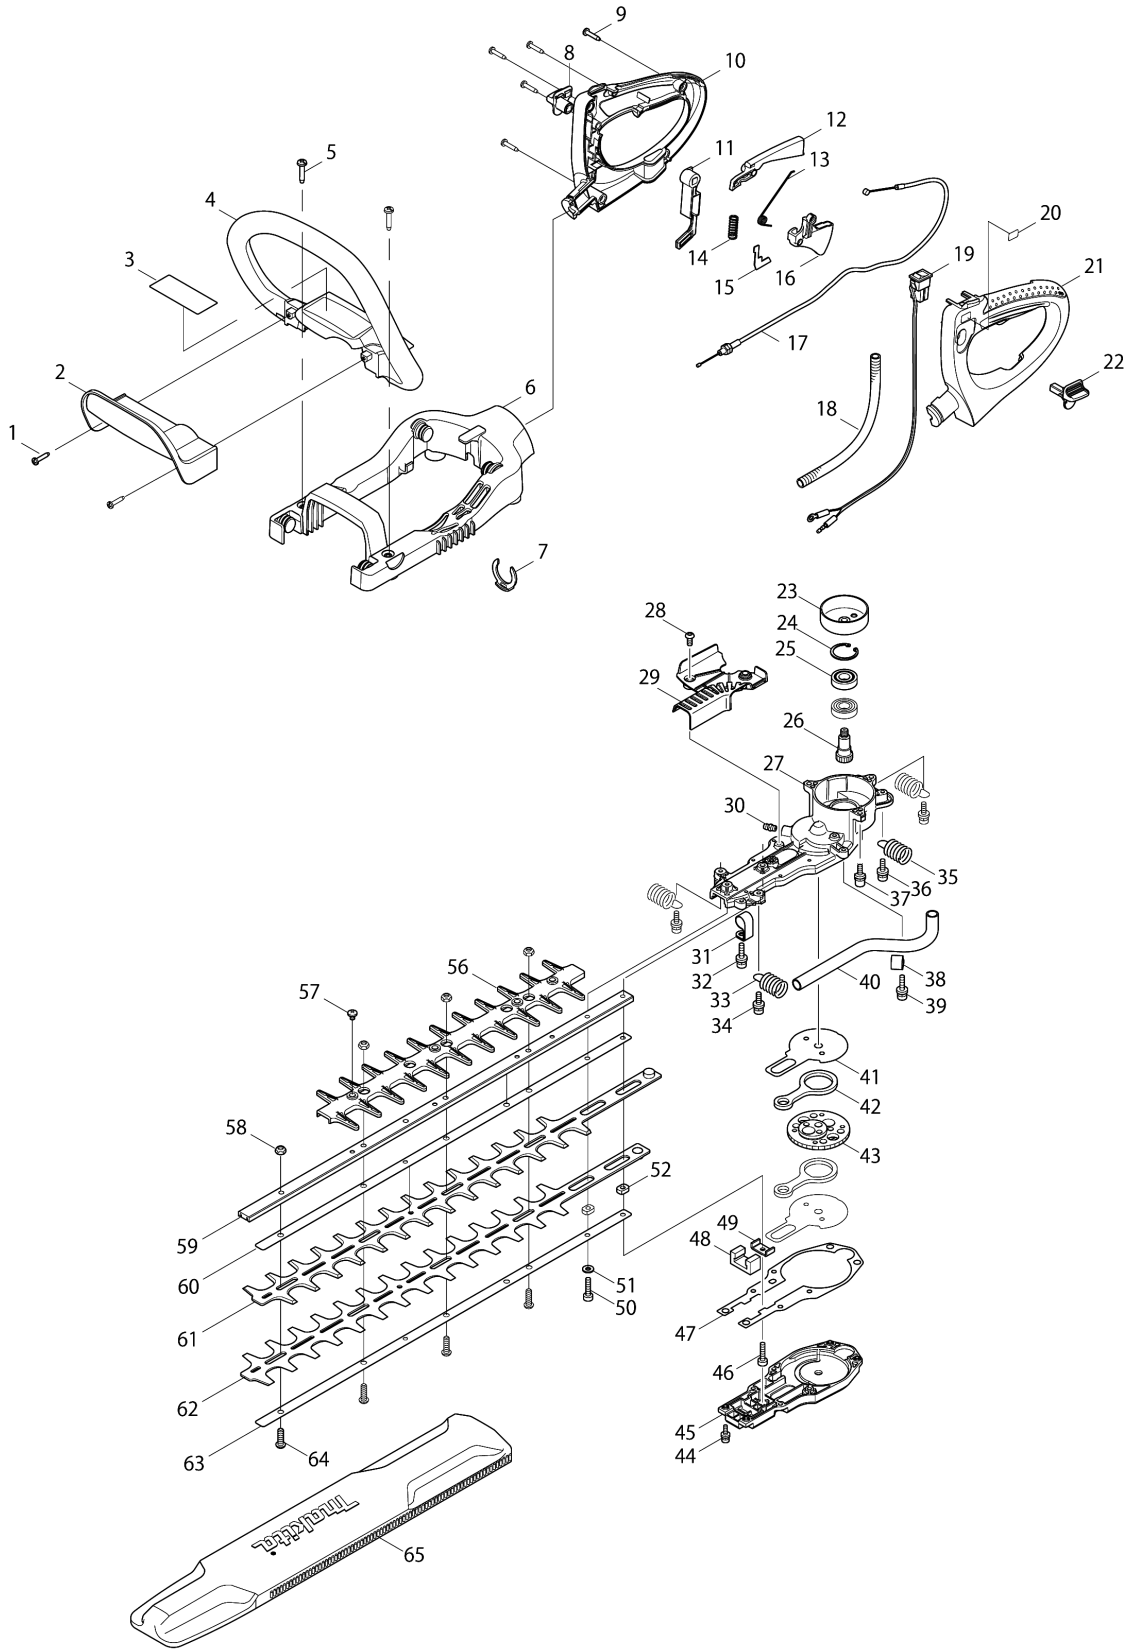

Model No.EH5000W PETROL HEDGE TRIMMER