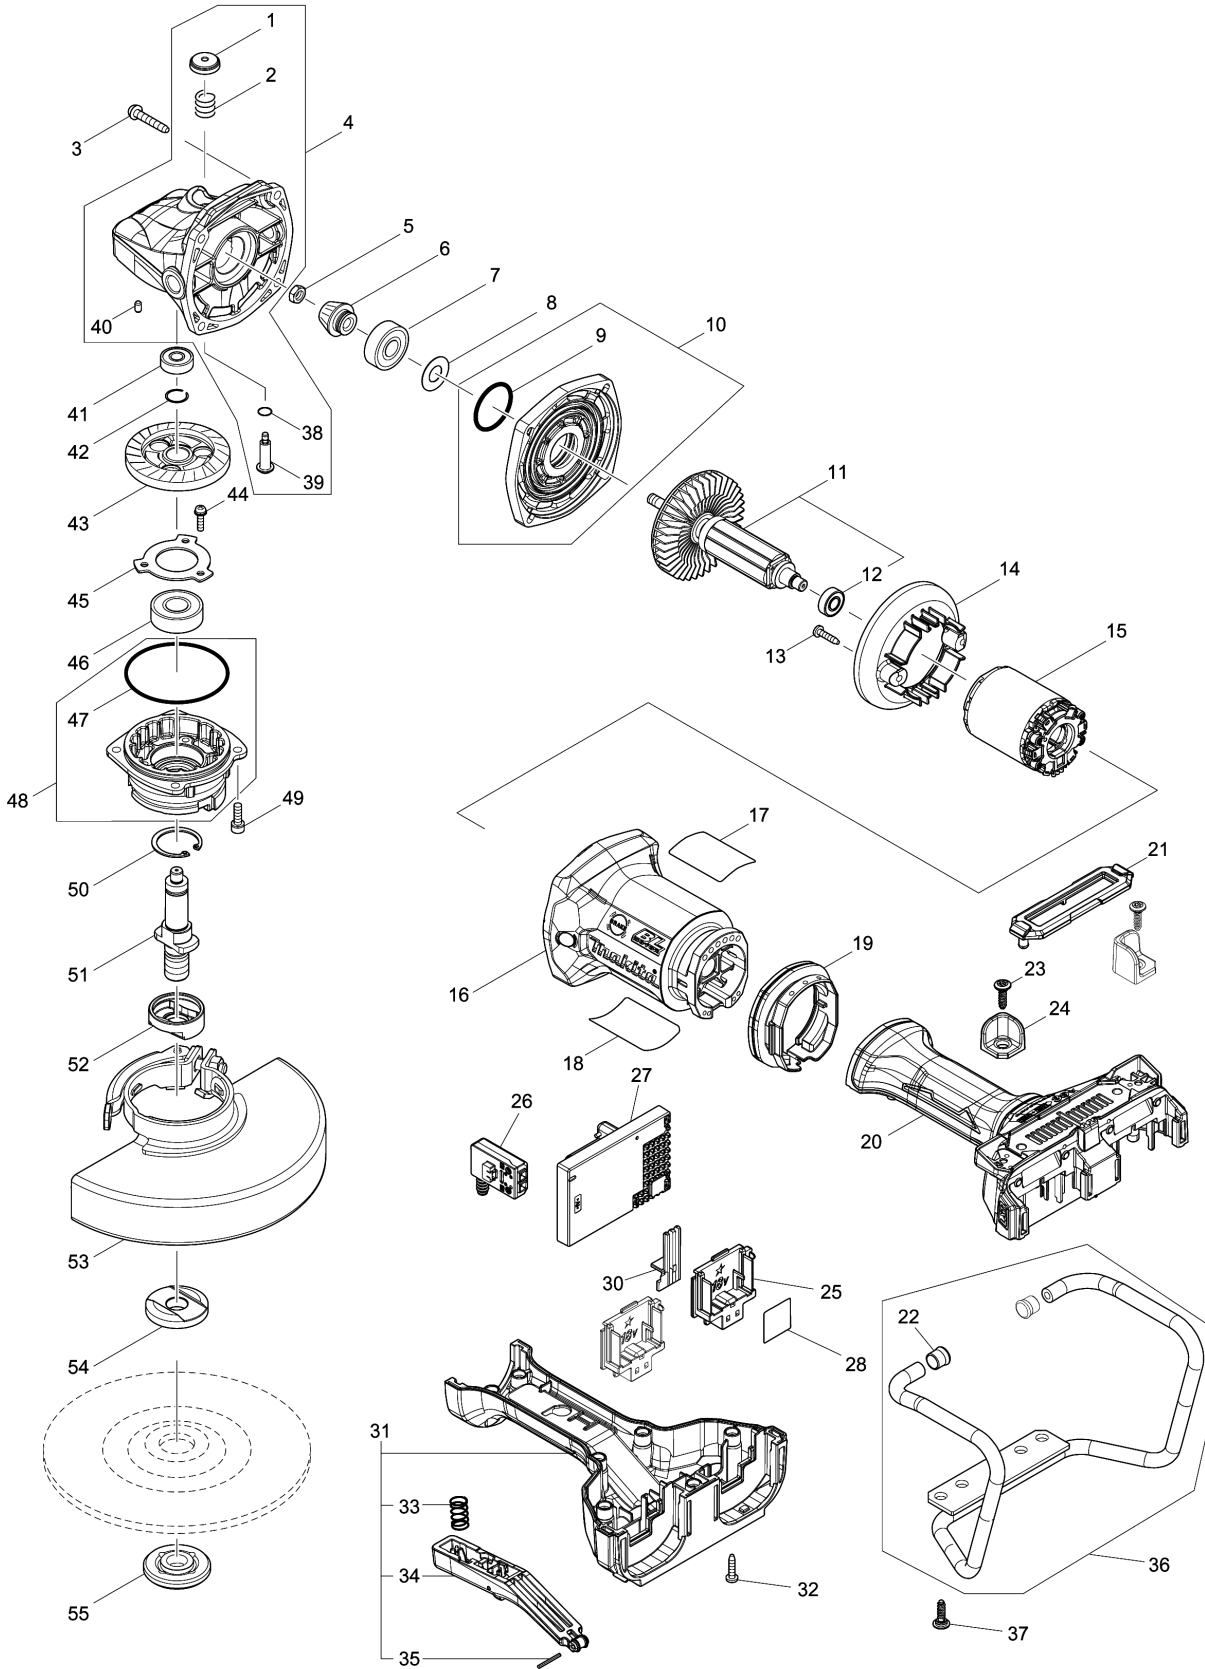

Model No.DGA700 180MM CORDLESS ANGLE GRINDER