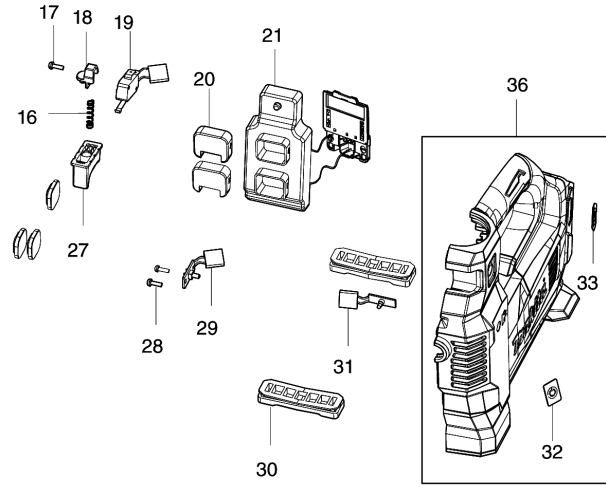

Model No.MP001G CORDLESS INFLATOR

Model No.MP001G CORDLESS INFLATOR

Item	Parts No.	Description	I/C	Qty	New/Old	Opt. 1	Opt. 2	Note
001	TE00000028	TAPPING SCREW 3X14		10				
002	TE00000591	HOUSING SET		1				
D10		INC. 32,33,36			*			
D11		INC. 36						
005	TE00000593	FIXED BRACKET		1				
007	TE00000595	INNER PAD		6				
008	TE00000029	TAPPING SCREW 3X10		5				
009	TE00000596	INNER HOUSING SET		1				
D10		INC. 37						
010	TE00000597	BRITISH ADAPTER		1				
011	TE00000598	HOSE ASSEMBLY		1				
D10		INC. 10						
012	TE00000624	SCREW 4X6		2				
013	TE00000625	CYLINDER COMPLETE		1				
014	TE00000599	MOTOR ASSEMBLY		1				
015	TE00000600	RELEASE VALVE BUTTON		1				
016	TE00000330	SPRING		1				
017	TE00000029	TAPPING SCREW 3X10		1				
018	TE00000328	TRIGGER SPRING-FIXED BLOCK		1				
019	TE00000601	BUTTON		1				
020	TE00000602	PLATE		2				
021	TE00000603	CONTROLLER ASSY		1				
022	TE00000604	PLUG		1				
023	TE00000352	CLAMP		1				
024	TE00000605	DIGITAL DISPLAY		1				
025	TE00000606	PAD		4				
026	TE00000607	THERMAL PROTECTOR		1				
027	TE00000485	SWITCH		1				
028	TE00000029	TAPPING SCREW 3X10		2				
029	TE00000608	POWER SWTICH		1				
030	TE00000609	MAT		2				
031	TE00000610	LED CIRCUIT		1				
032	TE00000426	SWITCH LABEL		1				
033	TE00000611	XGT LABEL		1				
034	TE00000612	NAME PLATE		1				
036	TE00000591	HOUSING SET		1				
D10		INC. 2,32,33			*			
D11		INC. 2						
037	TE00000596	INNER HOUSING SET		1				
D10		INC. 9						
A01	TE00000592	BALL ADAPTER		1				
A02	TE00000333	SWIM RING ADAPTER		1				

Please order the parts with part number.

Print Date 17/5/2022

Model No.MP001G CORDLESS INFLATOR

Item	Parts No.	Description	I/C	Qty	New/Old	Opt. 1	Opt. 2	Note
A03	TE00000594	FRENCH ADAPTER		1				

Please order the parts with part number.