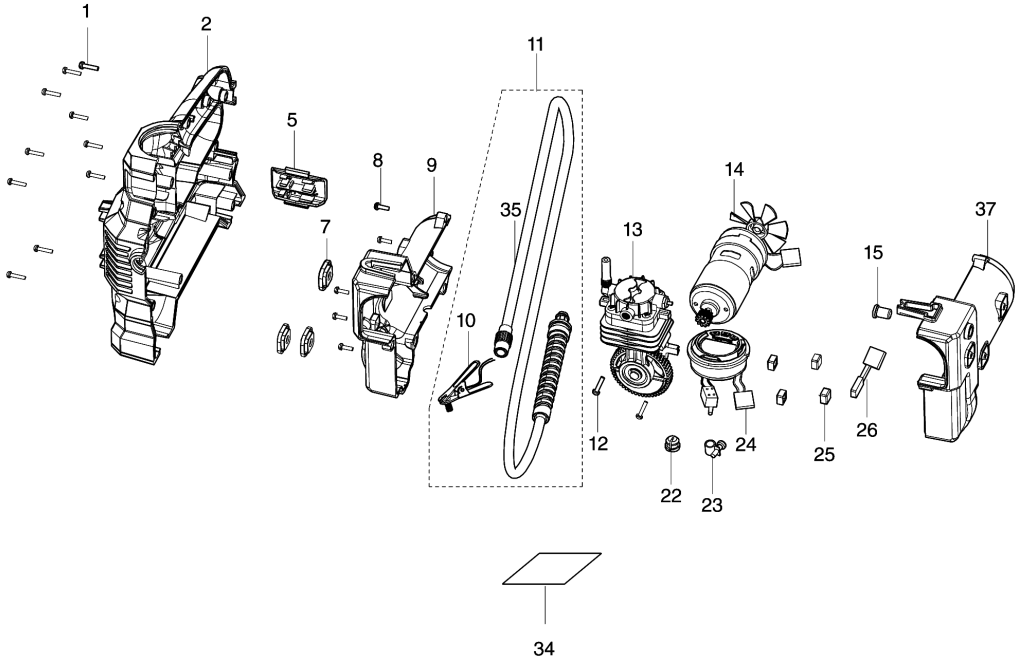

Model No.MP001G CORDLESS INFLATOR

Model No.MP001G CORDLESS INFLATOR

Item	Parts No.	Description	I/C	Qty	New/Old	Opt. 1	Opt. 2	Note
001	TE00000028	TAPPING SCREW 3X14		10				
002	TE00000591	HOUSING SET		1				
D10		INC. 32,33,36			*			
D11		INC. 36						
005	TE00000593	FIXED BRACKET		1				
007	TE00000595	INNER PAD		6				
008	TE00000029	TAPPING SCREW 3X10		5				
009	TE00000596	INNER HOUSING SET		1				
D10		INC. 37						
010	TE00000597	BRITISH ADAPTER		1				
011	TE00000598	HOSE ASSEMBLY		1				
D10		INC. 10						
012	TE00000624	SCREW 4X6		2				
013	TE00000625	CYLINDER COMPLETE		1				
014	TE00000599	MOTOR ASSEMBLY		1				
015	TE00000600	RELEASE VALVE BUTTON		1				
016	TE00000330	SPRING		1				
017	TE00000029	TAPPING SCREW 3X10		1				
018	TE00000328	TRIGGER SPRING-FIXED BLOCK		1				
019	TE00000601	BUTTON		1				
020	TE00000602	PLATE		2				
021	TE00000603	CONTROLLER ASSY		1				
022	TE00000604	PLUG		1				
023	TE00000352	CLAMP		1				
024	TE00000605	DIGITAL DISPLAY		1				
025	TE00000606	PAD		4				
026	TE00000607	THERMAL PROTECTOR		1				
027	TE00000485	SWITCH		1				
028	TE00000029	TAPPING SCREW 3X10		2				
029	TE00000608	POWER SWTICH		1				
030	TE00000609	MAT		2				
031	TE00000610	LED CIRCUIT		1				
032	TE00000426	SWITCH LABEL		1				
033	TE00000611	XGT LABEL		1				
034	TE00000612	NAME PLATE		1				
036	TE00000591	HOUSING SET		1				
D10		INC. 2,32,33			*			
D11		INC. 2						
037	TE00000596	INNER HOUSING SET		1				
D10		INC. 9						
A01	TE00000592	BALL ADAPTER		1				
A02	TE00000333	SWIM RING ADAPTER		1				

Please order the parts with part number.

Print Date 17/5/2022

Model No.MP001G CORDLESS INFLATOR

Item	Parts No.	Description	I/C	Qty	New/Old	Opt. 1	Opt. 2	Note
A03	TE00000594	FRENCH ADAPTER		1				

Please order the parts with part number.