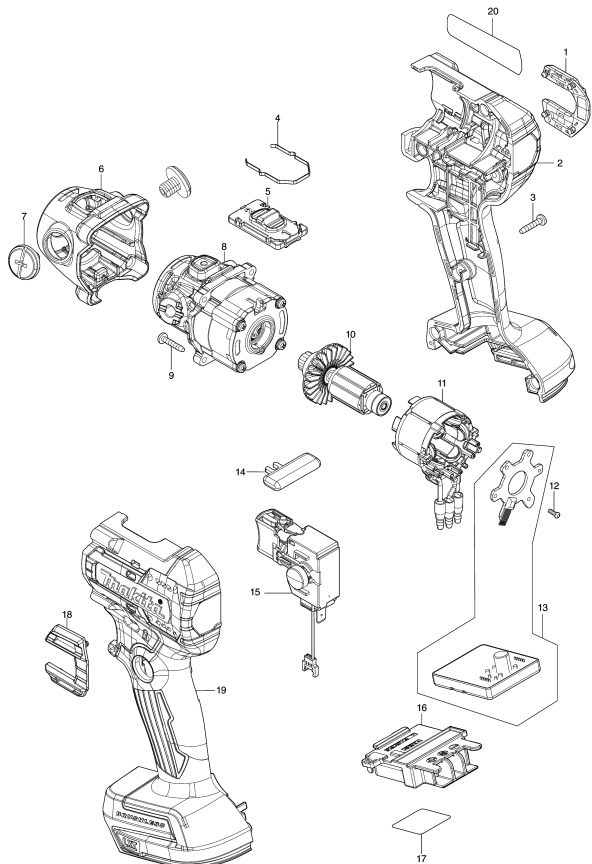

Model No.DPV300 75MM CORDLESS SANDER POLISHER

Model No.DPV300 75MM CORDLESS SANDER POLISHER

Item	Parts No.	Description	I/C	Qty	New/Old	Opt. 1	Opt. 2	Note
001	422613-1	DUST COVER		1				
002	191P12-1	HOUSING SET		1				
C10	8028C3-7	INDICATION LABEL		1				
C20	263005-3	RUBBER PIN 6		2				
D10		INC. 19						
003	266130-9	TAPPING SCREW BIND PT 3X16		7				
004	232659-7	LEAF SPRING		1				
005	127720-2	SPEED CHANGE LEVER ASSEMBLY		1				
C10	232636-9	COMPRESSION SPRING 3		2				
006	413228-5	HEAD COVER		1				
007	413229-3	+ROUND HEAD SCREW M8X10		2				
008	127721-0	GEAR ASSEMBLY		1				
009	266130-9	TAPPING SCREW BIND PT 3X16		4				
010	619663-7	ROTOR		1				
011	629A36-2	STATOR		1				
012	266490-9	TAPPING SCREW PT 2X6		3				
013	620D22-4	CONTROLLER		1				
014	412697-7	LOCK OFF BUTTON		1				
015	651489-1	SWITCH C3JW-4B-L6		1				
016	643874-2	TERMINAL		1				
017	858B92-3	DPV300 SERIAL NO. LABEL		1				
018	422613-1	DUST COVER		1				
019	191P12-1	HOUSING SET		1				
C10	8028C3-7	INDICATION LABEL		1				
C20	263005-3	RUBBER PIN 6		2				
D10		INC. 2						
020	858B84-2	DPV300 NAME PLATE		1				
A01	140X75-2	GRIP 30 COMPLETE		1				
A02	191N90-9	SPONGE PAD 80 SET		1				
A03	191N91-7	SPONGE PAD 80 SET		1				
A04	191N92-5	WOOL PAD 80 SET		1				
A05	743124-6	PAD 50		1				
A06	743125-4	PAD 75		1				
A07	743126-2	ADAPTER		1				

Please order the parts with part number.

Print Date 18/11/2020