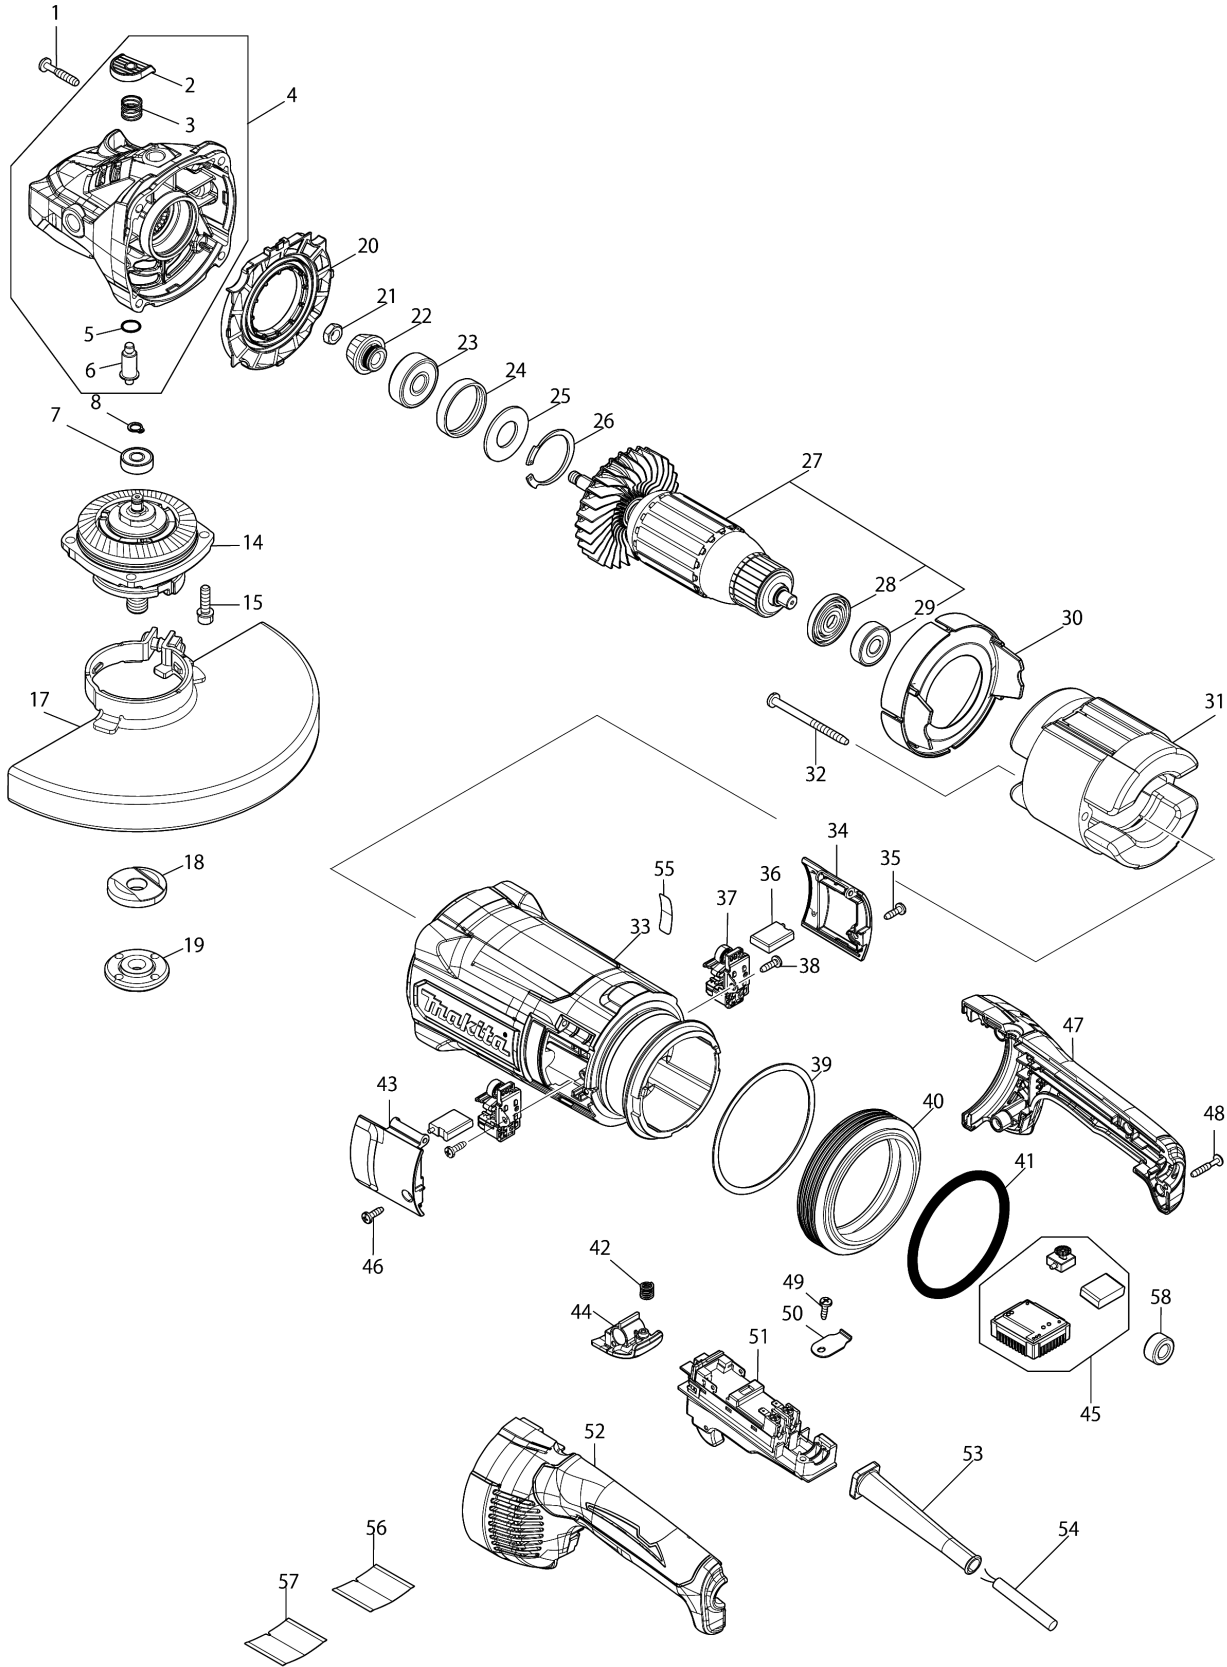

Model No.GA9080 230MM ANGLE GRINDER

Model No.GA9080 230MM ANGLE GRINDER

Item	Parts No.	Description	I/C	Qty	New/Old	Opt. 1	Opt. 2	Note
001	266553-1	TAPPING SCREW 5X30		4				
002	413H41-9	PIN CAP		1				
003	233292-8	COMPRESSION SPRING 12		1				
004	136698-8	GEAR HOUSING ASSY		1				
C10	262118-7	FELT RING 18		1				
C20	263002-9	RUBBER PIN 4		1				
D10		INC. 2,3,5,6						
005	213062-1	O RING 9		1				
006	256491-5	SHOULDER PIN 5		1				
007	211032-4	BALL BEARING 608ZZ		1				
008	961004-6	RETAINING RING S-8		1				
014	122C64-3	TORQUE LIMITER ASSEMBLY 230		1				
C10	213760-7	O RING 78		1				
C15	252429-8	NUT M15-23		1				
C20	232163-6	CUP SPRING 20		2				
C25	267798-4	LOCK WASHER		1				
C30	227492-0	SPIRAL BEVEL GEAR 53C		1				
C35	265120-9	PAN HEAD SCREW M5X16		3				
C40	285741-1	BEARING RETAINER 50		1				
C45	267167-9	FLAT WASHER 15		1				
C50	211278-2	BALL BEARING 6203DDW		1				
C55	312D39-8	BEARING BOX		1				
C60	141D62-4	SPINDLE COMPLETE		1				
015	265541-5	HEX. SOCKET HEAD BOLT M6X22		4				
017	122891-0	WHEEL COVER 230K ASSEMBLY		1				
C10	213017-6	O RING 6		1				
C20	265198-2	+PAN HEAD SCREW M8X25		1				
018	122444-5	INNER FLANGE 47 ASS'Y		1				
019	224485-8	LOCK NUT 14-45		1				
020	456238-9	DIFFUSER		1				
021	252194-9	HEX. NUT M8		1				
022	227490-4	SPIRAL BEVEL GEAR 12		1				
023	211132-0	BALL BEARING 6301DDW		1				
024	262085-6	RUBBER RING 38		1				
025	267299-2	FLAT WASHER 20		1				
026	962211-4	RETAINING RING R-42		1				
027	511A29-2	ARMATURE ASS'Y 240V		1				
C10	240161-6	FAN 86		1				
D10		INC. 28,29						
028	681630-2	INSULATION WASHER		1				
029	211087-9	BALL BEARING 6200DDW		1				

Please order the parts with part number.

Print Date 17/5/2022