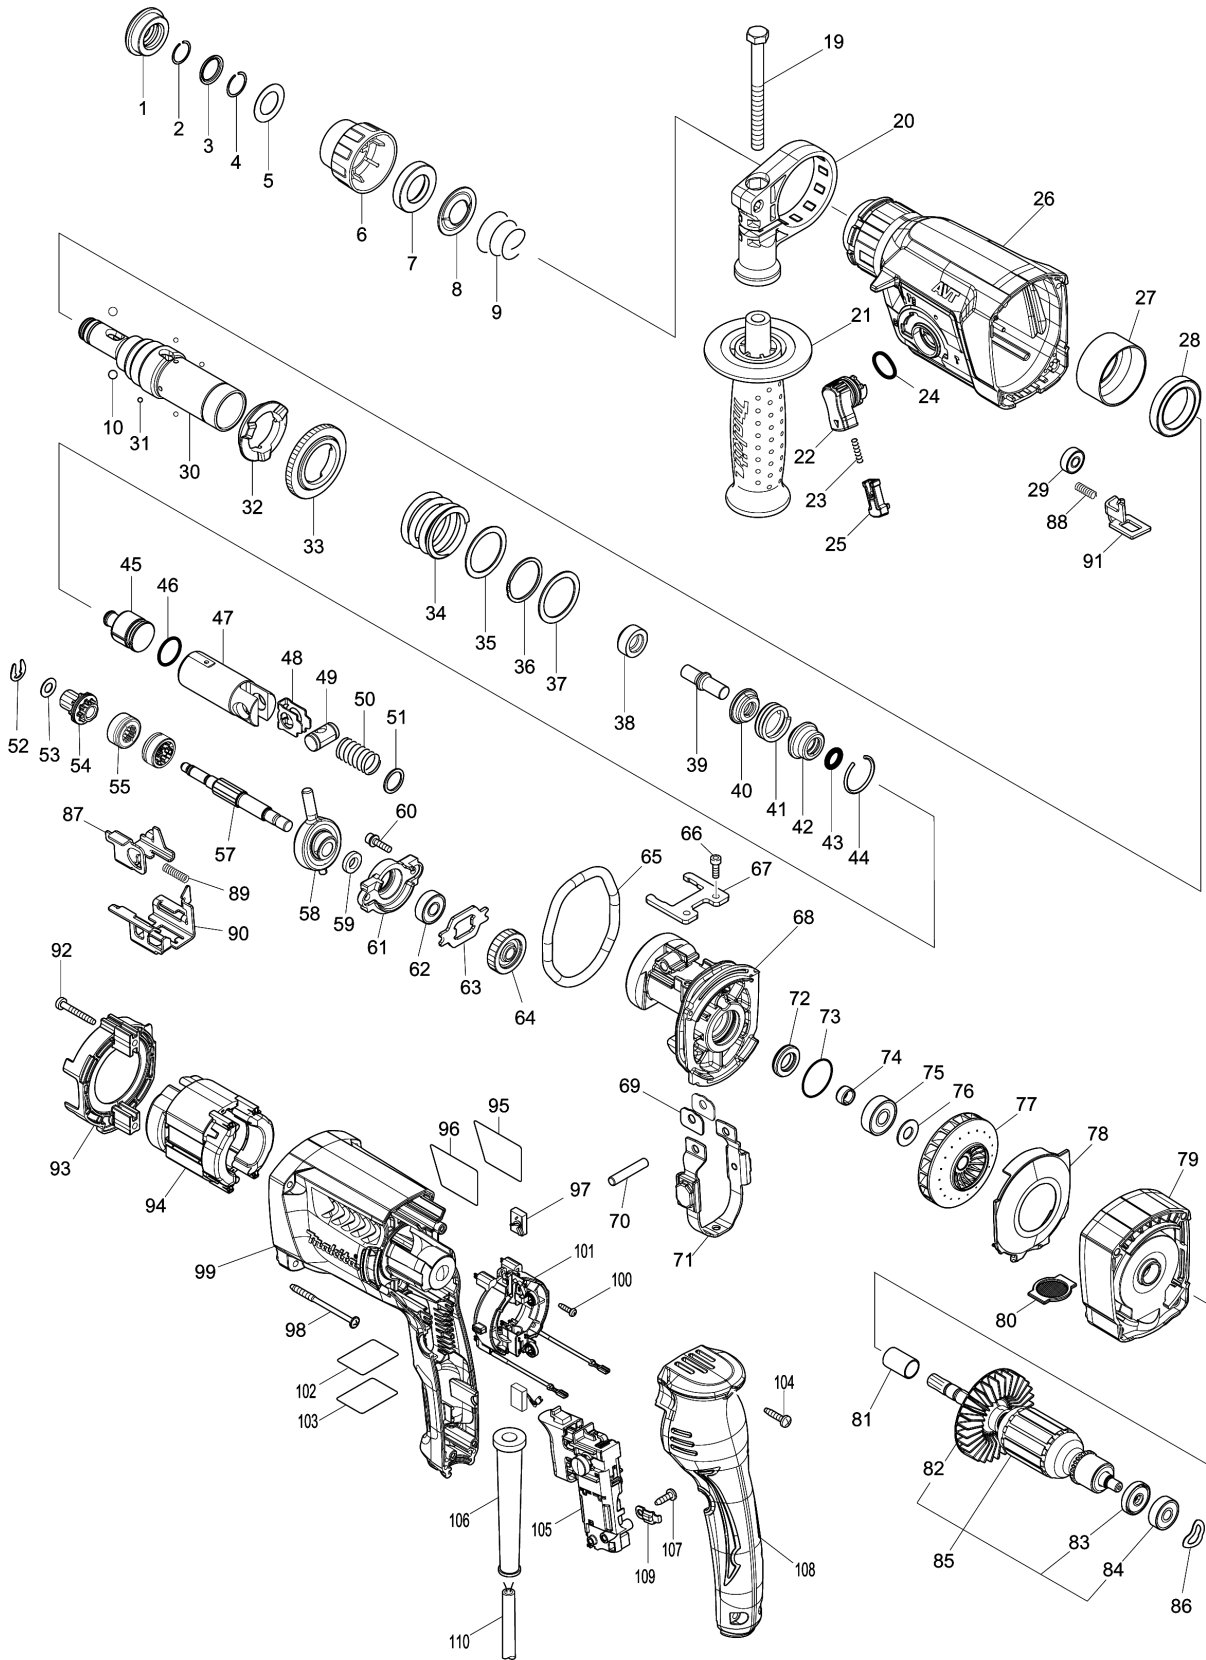

Model No.HR2653 26MM COMBI.HAMMER W/SELF DUST