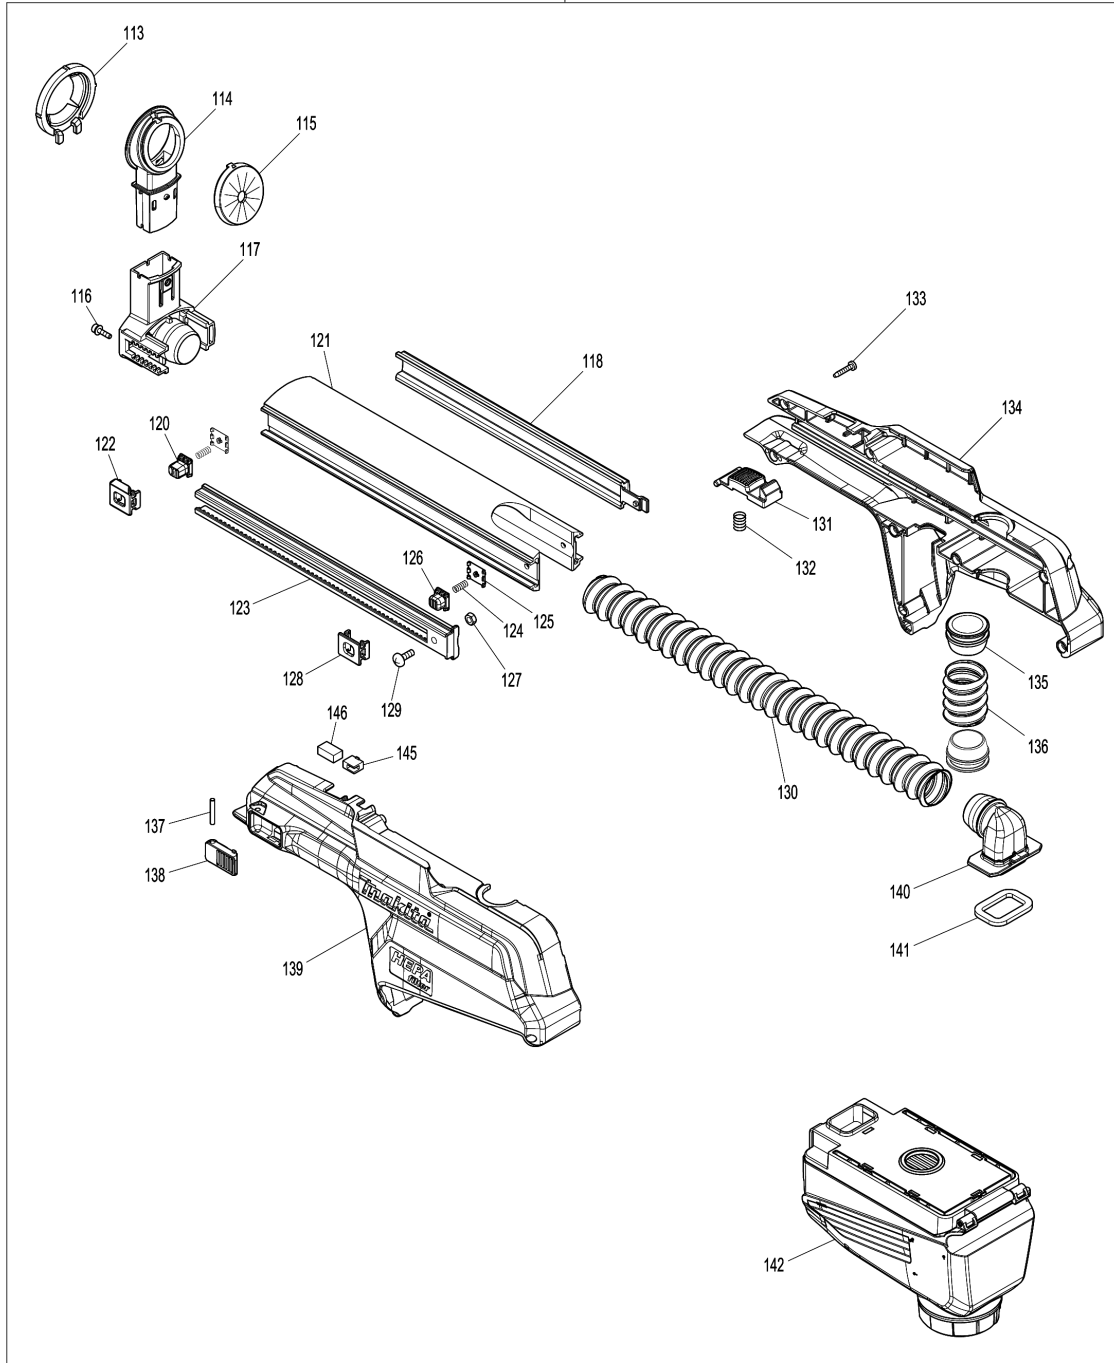

Model No.HR2653 26MM COMBI.HAMMER W/SELF DUST

112