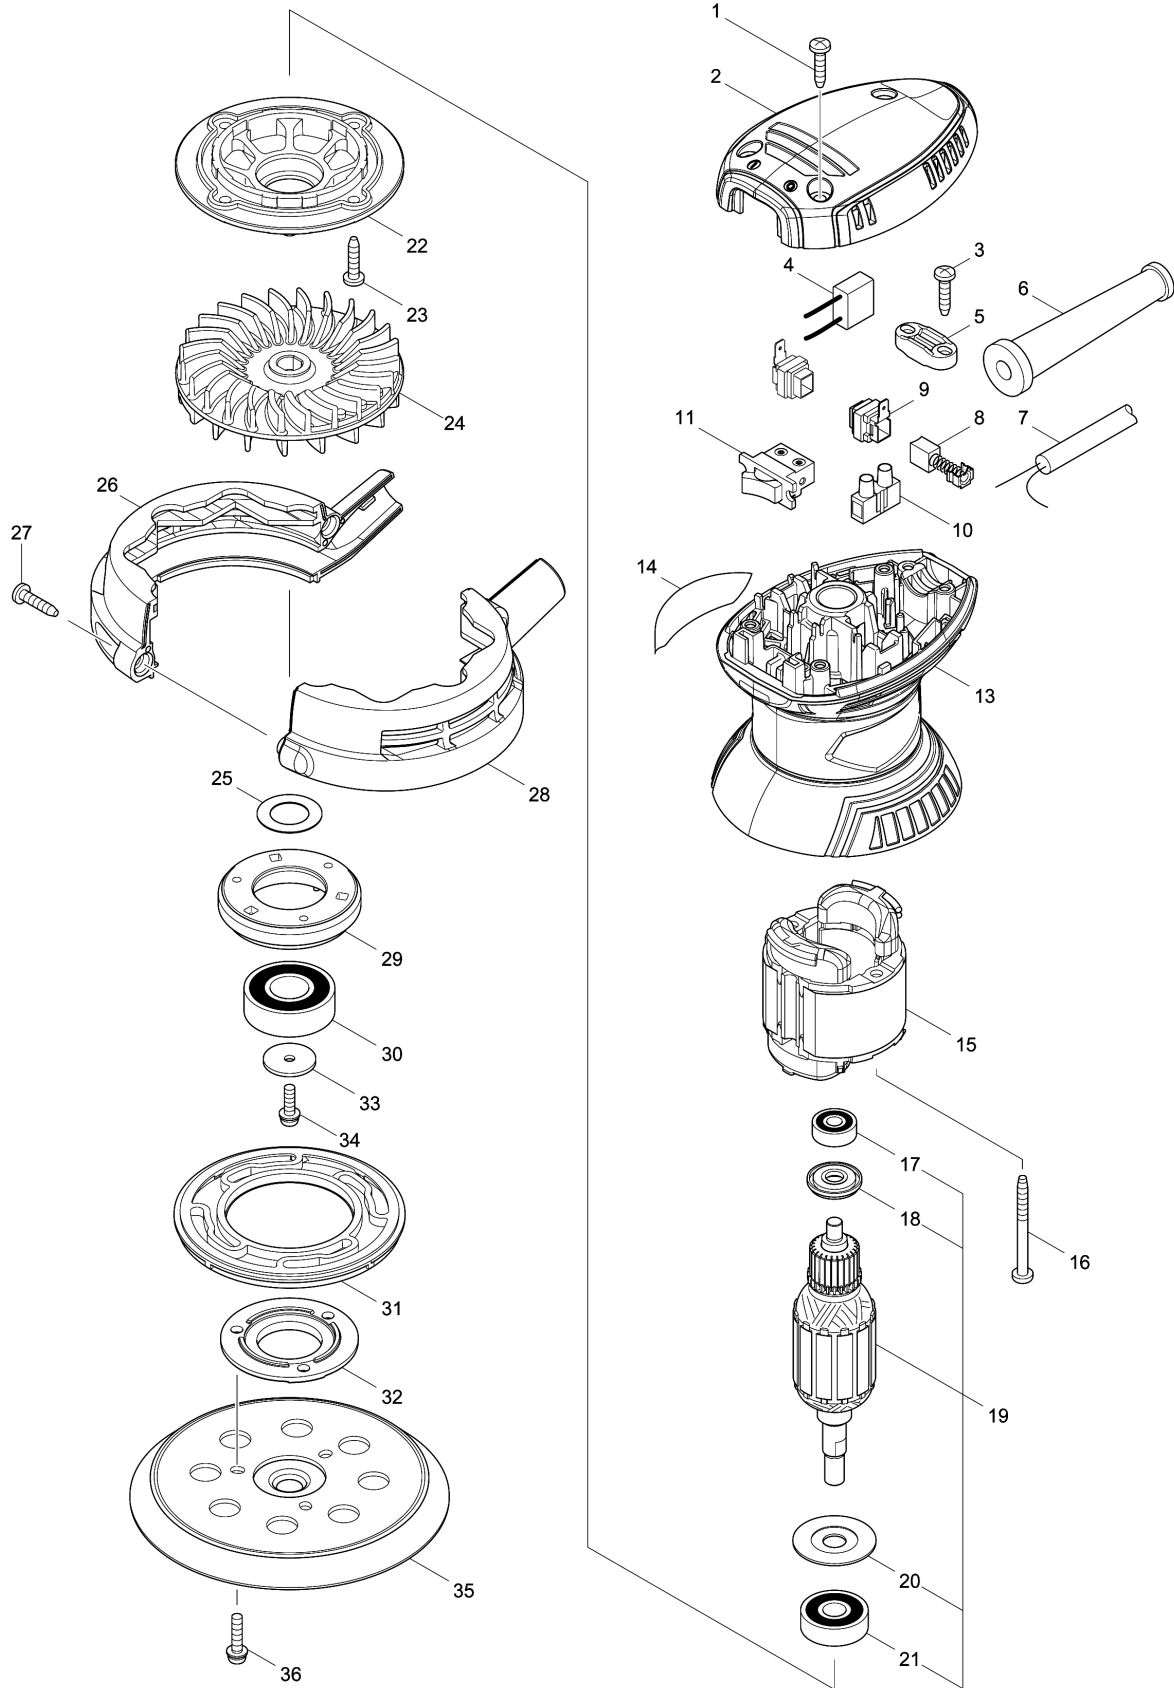

Model No.M9204 125MM RANDOM ORBIT SANDER

Model No.M9204 125MM RANDOM ORBIT SANDER

Item	Parts No.	Description	I/C	Qty	New/Old	Opt. 1	Opt. 2	Note
001	266326-2	TAPPING SCREW 4X18		3				
002	452778-5	TOP COVER		1				
003	266326-2	TAPPING SCREW 4X18		2				
004	645228-9	NOISE SUPPRESSOR		1				
005	687124-5	STRAIN RELIEF		1				
006	682569-2	CORD GUARD 8-85		1				
007	665383-1	POWER SUPPLY CORD 1.0-2-2.0		1	*			
007-1	695556-2	POWER SUPPLY CORD 1.0-2-2.0	O	1	*			
007-2	665383-1	POWER SUPPLY CORD 1.0-2-2.0	O	1				
008	191962-4	CARBON BRUSH CB-419		1				
009	643995-0	BRUSH HOLDER		2				
010	654532-5	TERMINAL BLOCK 1P		1				
011	651527-9	SWITCH		1				
013	456560-4	MOTOR HOUSING		1				
014	852B84-4	M9204 NAME PLATE		1				
015	633688-7	FIELD 220-240V		1				
016	266425-0	TAPPING SCREW 4X45		2				
017	210028-2	BALL BEARING 606ZZ		1				
018	681675-0	INSULATION WASHER		1				
019	510251-2	ARMATURE ASS'Y 220-240V		1				
D10		INC. 17,18,20,21						
020	267806-1	WASHER 9		1				
021	211092-6	BALL BEARING 629DDW		1				
022	450672-5	BRACKET		1				
023	266326-2	TAPPING SCREW 4X18		4				
024	241673-2	FAN 88		1				
025	267164-5	FLAT WASHER 15		1				
026	187059-5	SKIRT SET		1				
D10		INC. 28						
027	266326-2	TAPPING SCREW 4X18		2				
028	187059-5	SKIRT SET		1				
D10		INC. 26						
029	318304-9	BEARING BOX		1				
030	211228-7	BALL BEARING 6202DDW		1				
031	424131-5	BRAKE RING		1				
032	318303-1	BEARING BOX COVER		1				
033	253739-6	FLAT WASHER 4		1				
034	265099-4	PAN HEAD SCREW M4X14		1				
035	743081-8	PAD 123		1				
036	265112-8	+PAN HEAD SCREW M4X18		3				
A01	161431-9	DUST BAG		1				

Please order the parts with part number.

Print Date 31/3/2020

Model No.M9204 125MM RANDOM ORBIT SANDER

Item	Parts No.	Description	I/C	Qty	New/Old	Opt. 1	Opt. 2	Note
A02	257202-1	RING 25		1				
A03	416063-0	DUST BAG NOZZLE		1				
A04	416064-8	DUST NOZZLE		1				
A05	794544-7	ABRASIVE DISC 125 #120		1				

Please order the parts with part number.

Print Date 31/3/2020