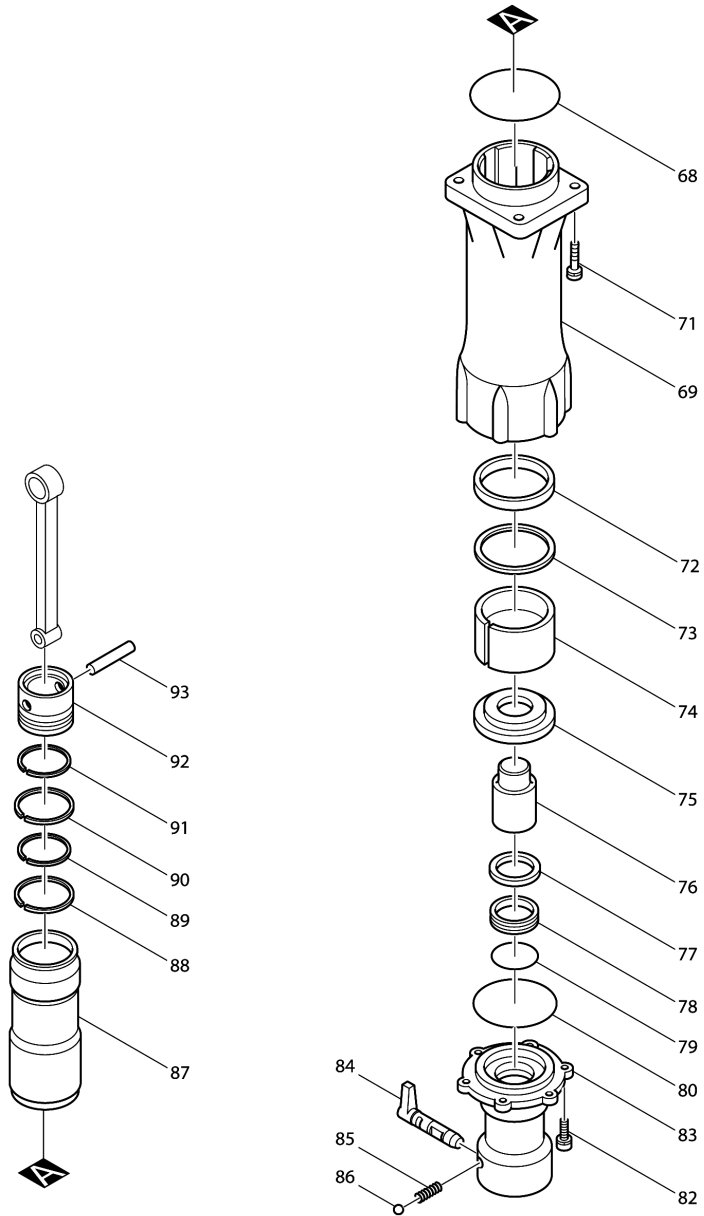

Model No.HM1400 ELECTRIC BREAKER

Model No.HM1400 ELECTRIC BREAKER

Item	Parts No.	Description	I/C	Qty	New/Old	Opt. 1	Opt. 2	Note
001	922471-0	HEX. SOCKET HEAD BOLT M8X50		6				
003	211109-5	BALL BEARING 6201		1				
004	221713-2	HELICAL GEAR 36		1				
005	211109-5	BALL BEARING 6201		1				
006	331212-7	SEAL		1				
007	213460-9	O RING 35		1				
008	211206-7	BALL BEARING 6202LLB		1				
009	213202-1	DUST SEAL 15		1				
010	241648-1	FAN 104		1				
011C_	514843-9	ARMATURE ASS'Y 220V		1				
D10		INC. 8-13						
012	681624-7	INSULATION WASHER		1	*			
012-1	681635-2	INSULATION WASHER	O	1				
013	211066-7	BALL BEARING 6200LLB		1				
014	213406-5	O RING 30		1				
015C_	524793-0	FIELD ASS'Y 220V		1				
C11	654084-6	RING TERMINAL		2				
C21	654503-2	CONNECTOR P-5.5		2				
C30	684021-6	TUBE 5-20		2				
016	942301-9	SPRING WASHER 12		1				
017	922667-3	HEX. SOCKET HEAD BOLT M12X45		1				
018	321560-2	CRANK SLEEVE		1				
019	321557-1	CONNECTING ROD		1				
020	212307-4	NEEDLE BEARING 1820		1				
022-1	265343-9	+ HEX. BOLT M5X80		2				
023	321556-3	CRANK SHAFT		1				
024-1	266009-4	HEX. SOCKET HEAD BOLT M8X18		4				
025	254001-2	WOODRUFF KEY 4		2				
027	315525-4	BEARING BOX		1				
028	211359-2	BALL BEARING 6205		1				
029	213354-8	OIL SEAL 25		1				
030	157648-0	GEAR HOUSING		1				
D10		INC. 7						
031	221714-0	HELICAL GEAR 53		1				
032	211214-8	BALL BEARING 6302		1				
033	315908-8	GEAR HOUSING COVER		1				
034	323147-6	SWITCH LEVER PIN		1				
035-1	342531-6	SWITCH LEVER		1				
036	961011-9	STOP RING E-4		1				
037-1	651131-4	SWITCH C3D-15MS		1				
038	181906-2	HANDLE SET		1				

Please order the parts with part number.

Print Date 30/3/2020