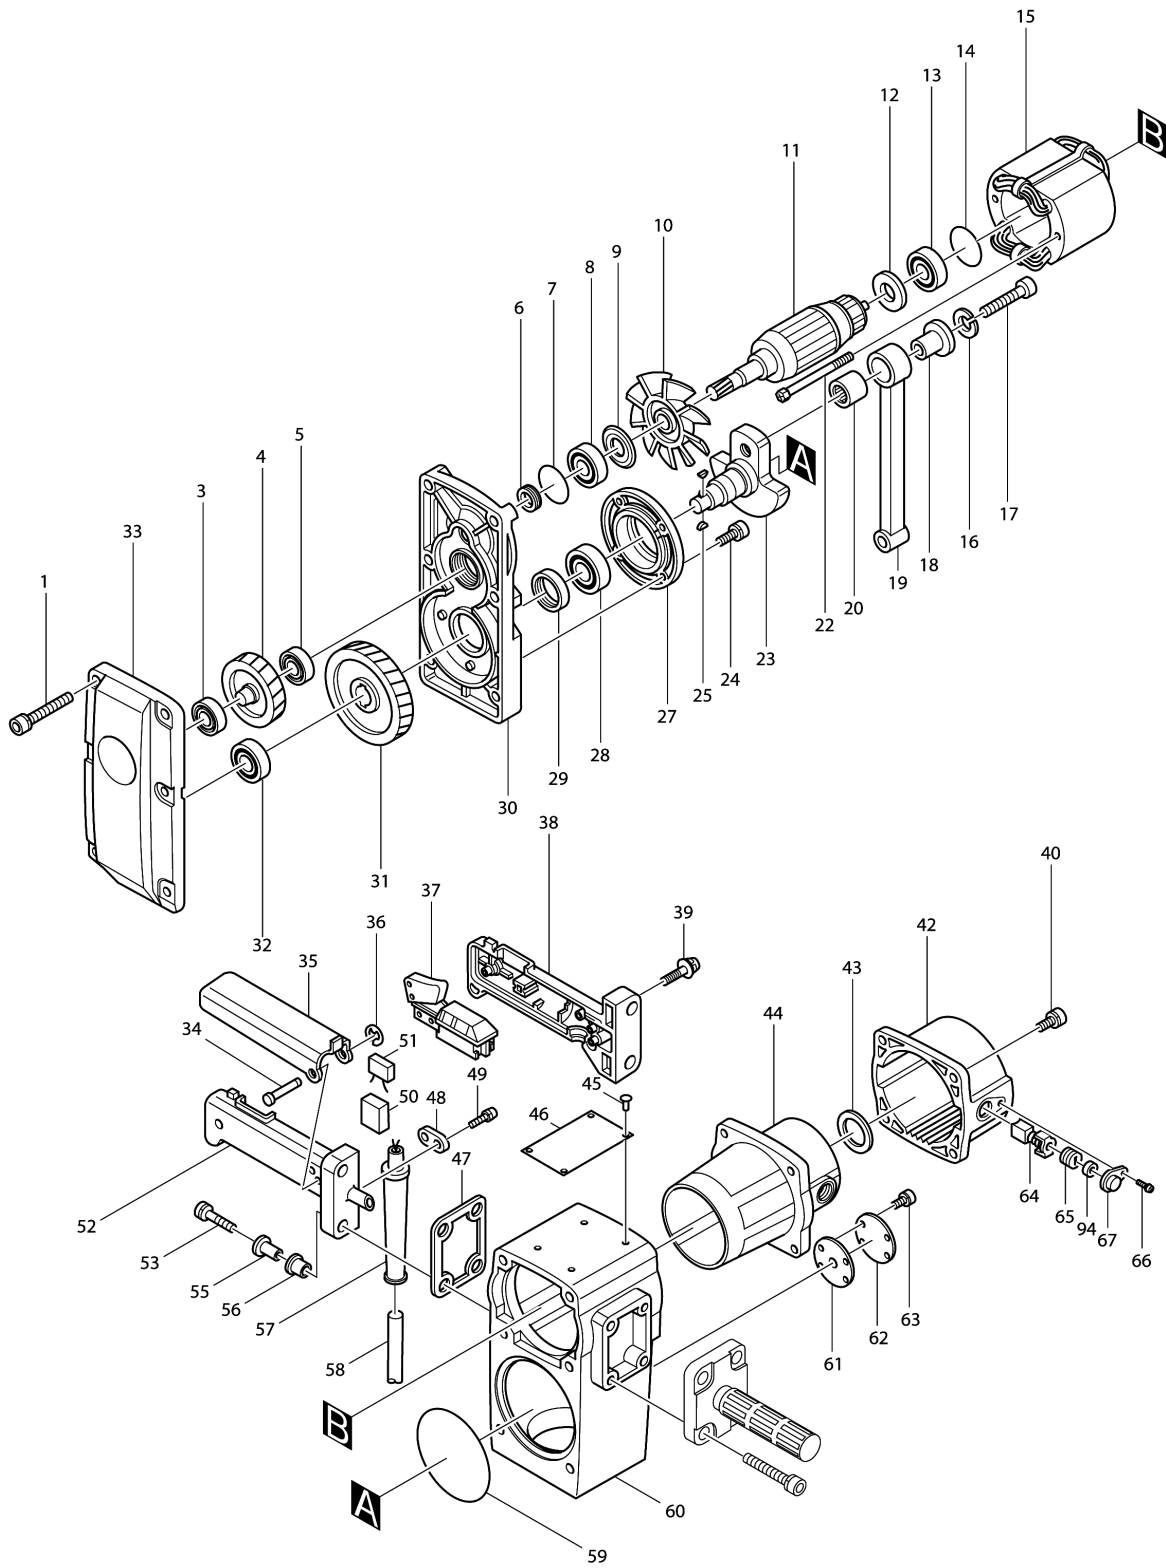

Model No.HM1400 ELECTRIC BREAKER