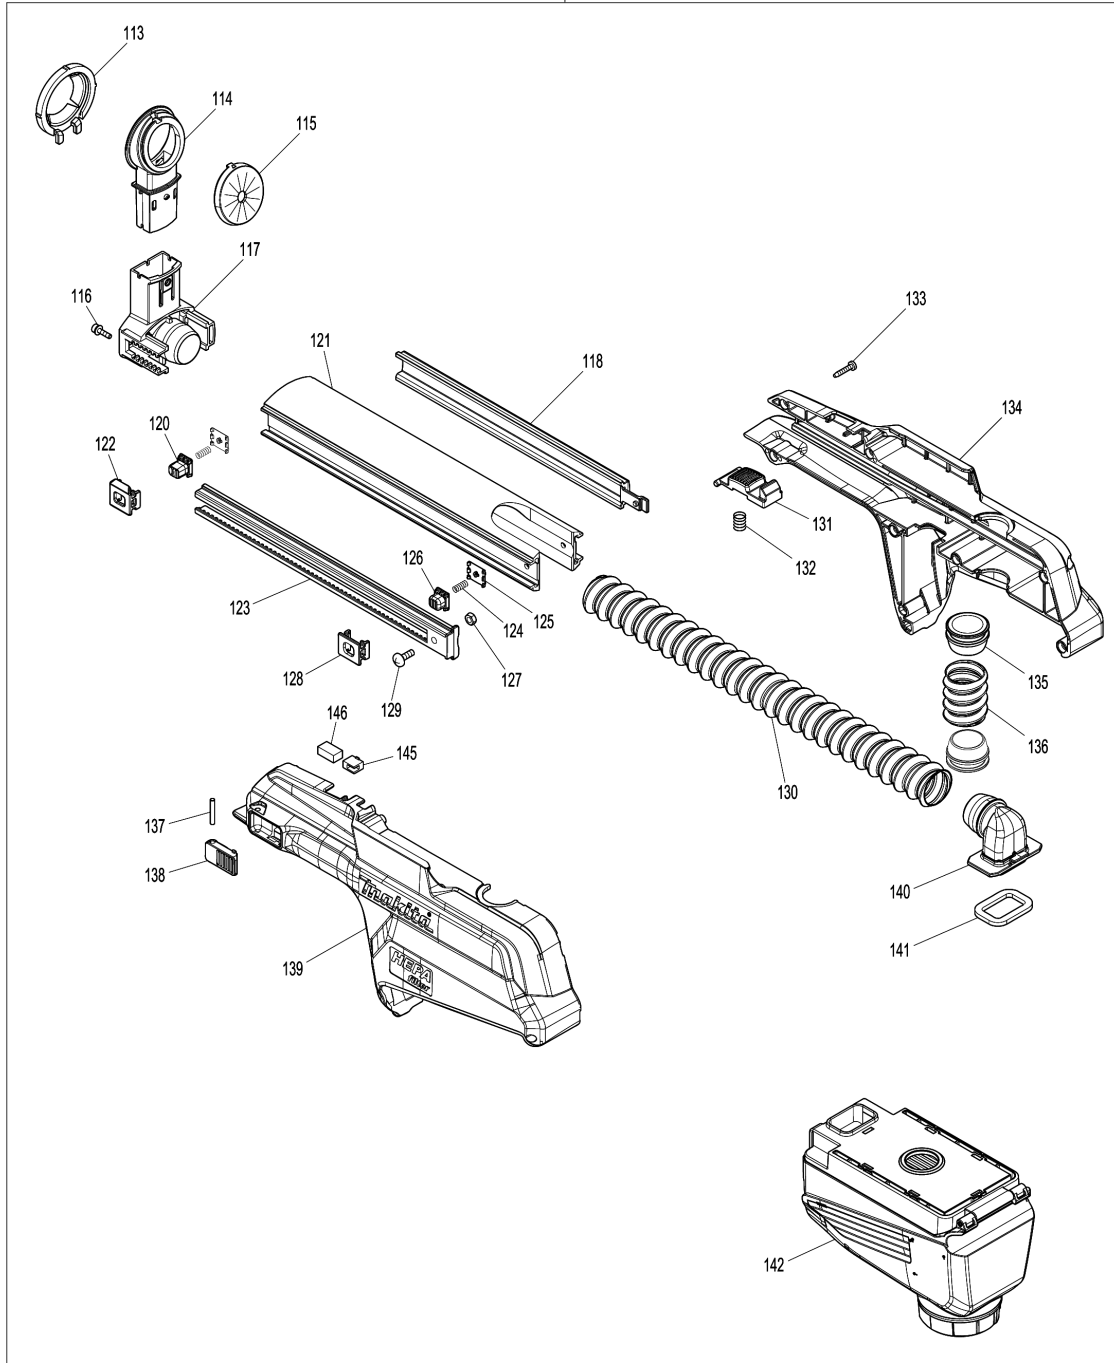

Model No.HR2652 26MM COMB.HAMMER W/DUST EXT.

112