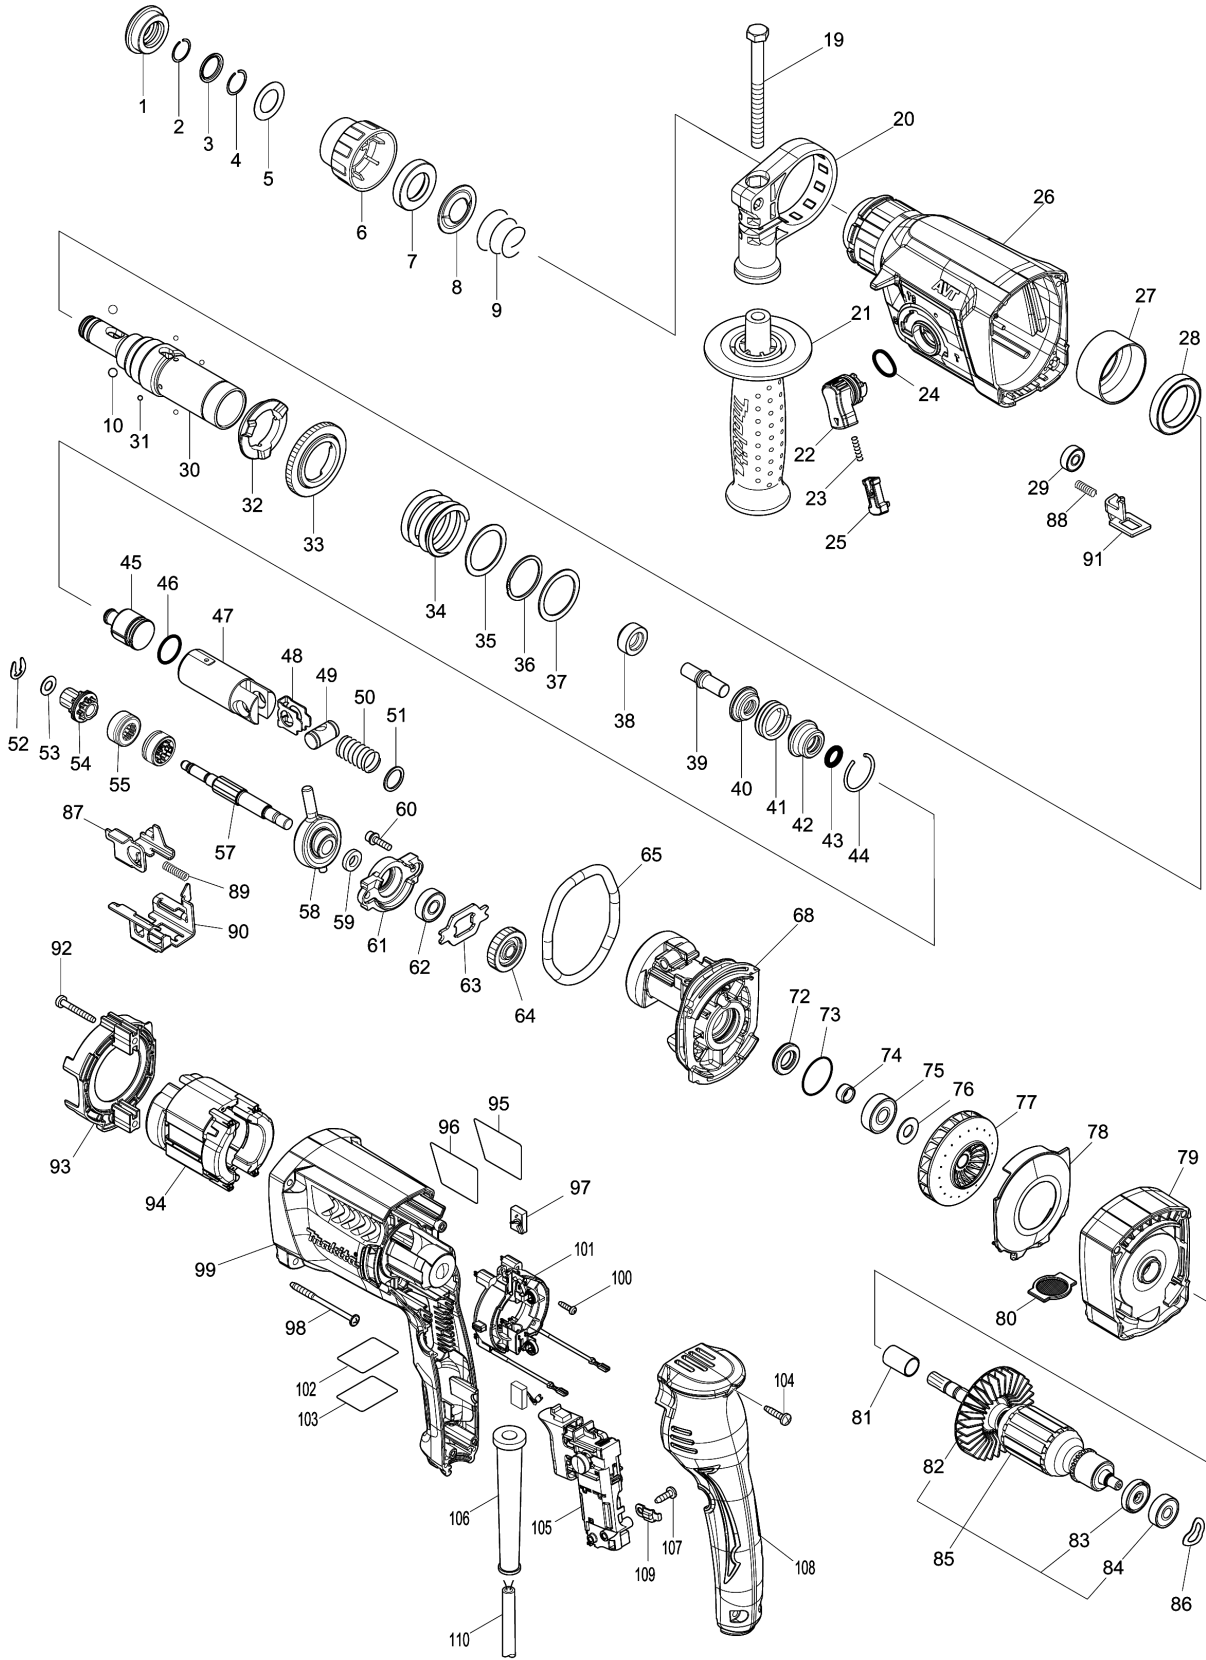

Model No.HR2652 26MM COMB.HAMMER W/DUST EXT.