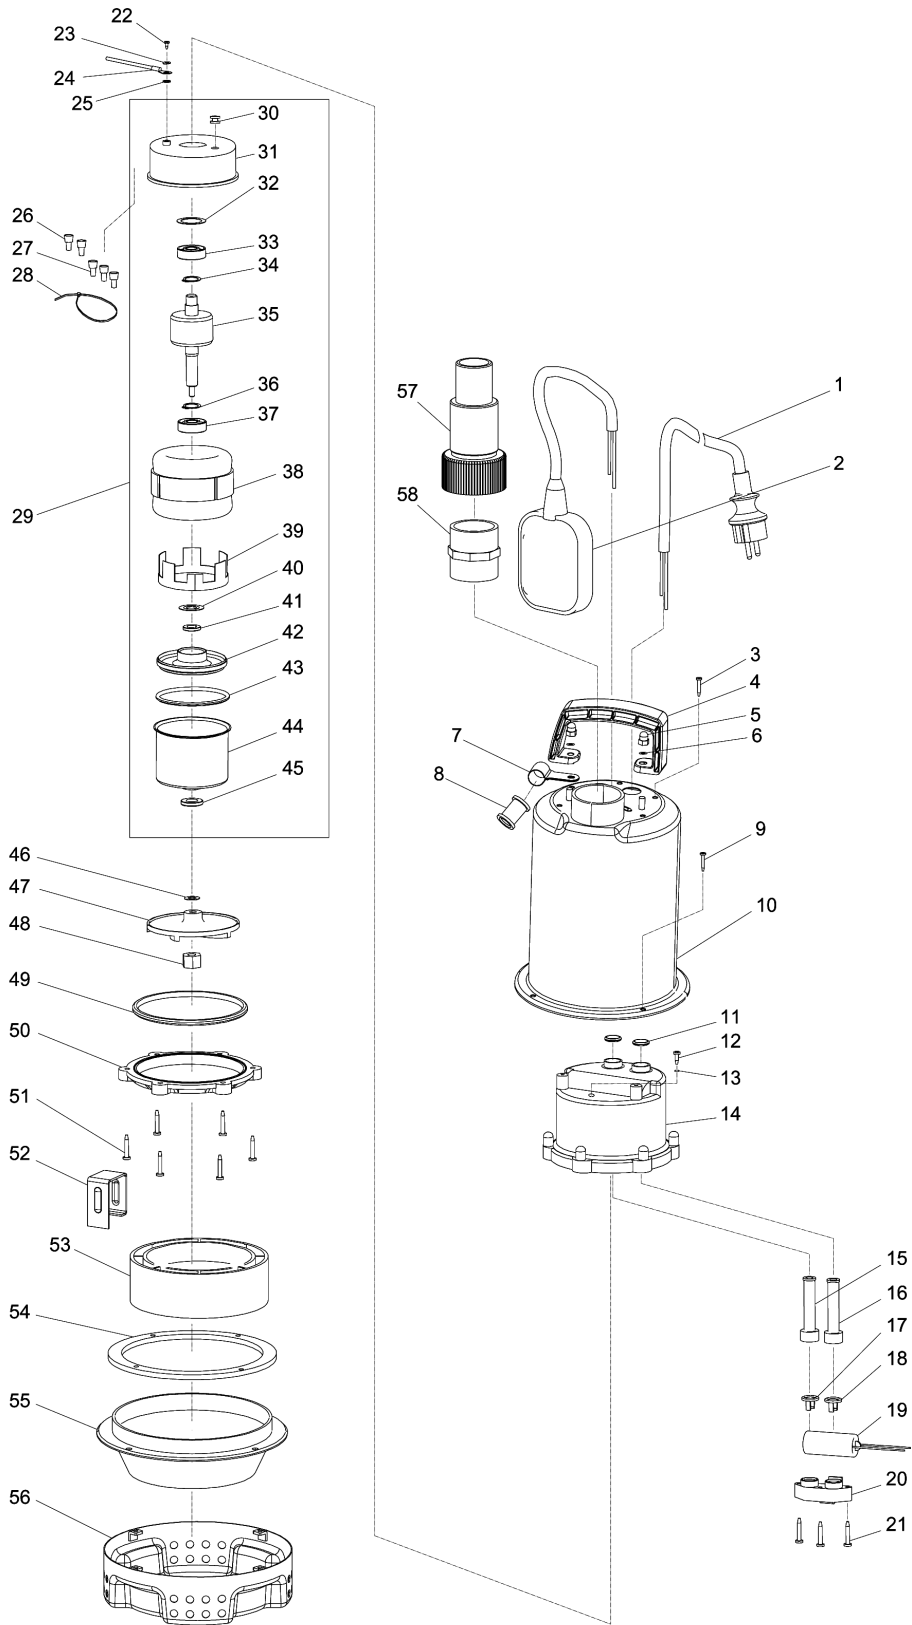

Model No.PF1100 SUBMERSIBLE PUMP

Model No.PF1100 SUBMERSIBLE PUMP

Item	Parts No.	Description	I/C	Qty	New/Old	Opt. 1	Opt. 2	Note
001	609025435	POWER SUPPLY CORD 1.0-3-10		1				
002	609026209	FLOAT SWITCH BLUE		1				
003	609026213	TAPPING SCREW 4.2X13 INOX		5	*			
003-1	JH00000077	Y HEAD TAPPING SCREW ST4.5X13	<	5				
004	609024798	HANDLE BLUE		1				
005	609024637	HEX. CAP NUT M5 INOX		2				
006	609024638	FLAT WASHER 5 INOX		2				
007	609024650	CORD CLAMP INOX		1				
008	609026214	CORD GUARD		1				
009	609024639	+ PAN HEAD SCREW M4X10 INOX		4				
010	609024687	UPPER HOUSING INOX		1				
011	609024641	O-RING 15		2				
012	JH00000002	TAPPING SCREW		1				
013	JH00000003	O-RING		1				
014	609024642	WATER PROOF INNER HOUSING		1				
015	609024588	CORD GUARD 8.5		1				
016	609024588	CORD GUARD 8.5		1				
017	609024590	CORD CLAMP 8.5		1				
018	609024590	CORD CLAMP 8.5		1				
019	JH00000045	CAPACITOR 16 MICRO F		1				
020	609024592	CAPACITOR HOLDER		1				
021	609024593	TAPPING SCREW 4X32		3				
022	609024601	SCREW M4X8		1				
023	609024596	SPRING WASHER 4		1				
024	JH00000004	GROUND WIRE ASSY		1				
025	609024600	TOOTHED LOCK SPRING WASHER 4		1				
026	609024629	CLOSED END SPLICE 5.5-SD		2				
027	609024630	CLOSED END SPLICE 2-SD		3				
028	609024632	CABLE TIE		1				
029	JH00000069	MOTOR ASSY 230V 50HZ		1				
D10		INC. 30-45						
030	609024595	GROMMET 10		1				
031	609024594	MOTOR HOUSING UPPER SIDE		1				
032	609024602	WAVE WASHER 25		1				
033	609024603	BALL BEARING 6201Z		1				
034	961052-5	RETAINING RING S-12		1				
035	JH00000053	ROTOR		1				
036	961052-5	RETAINING RING S-12		1				
037	609024603	BALL BEARING 6201Z		1				
038	JH00000054	STATOR ASSY 230V 50HZ		1				