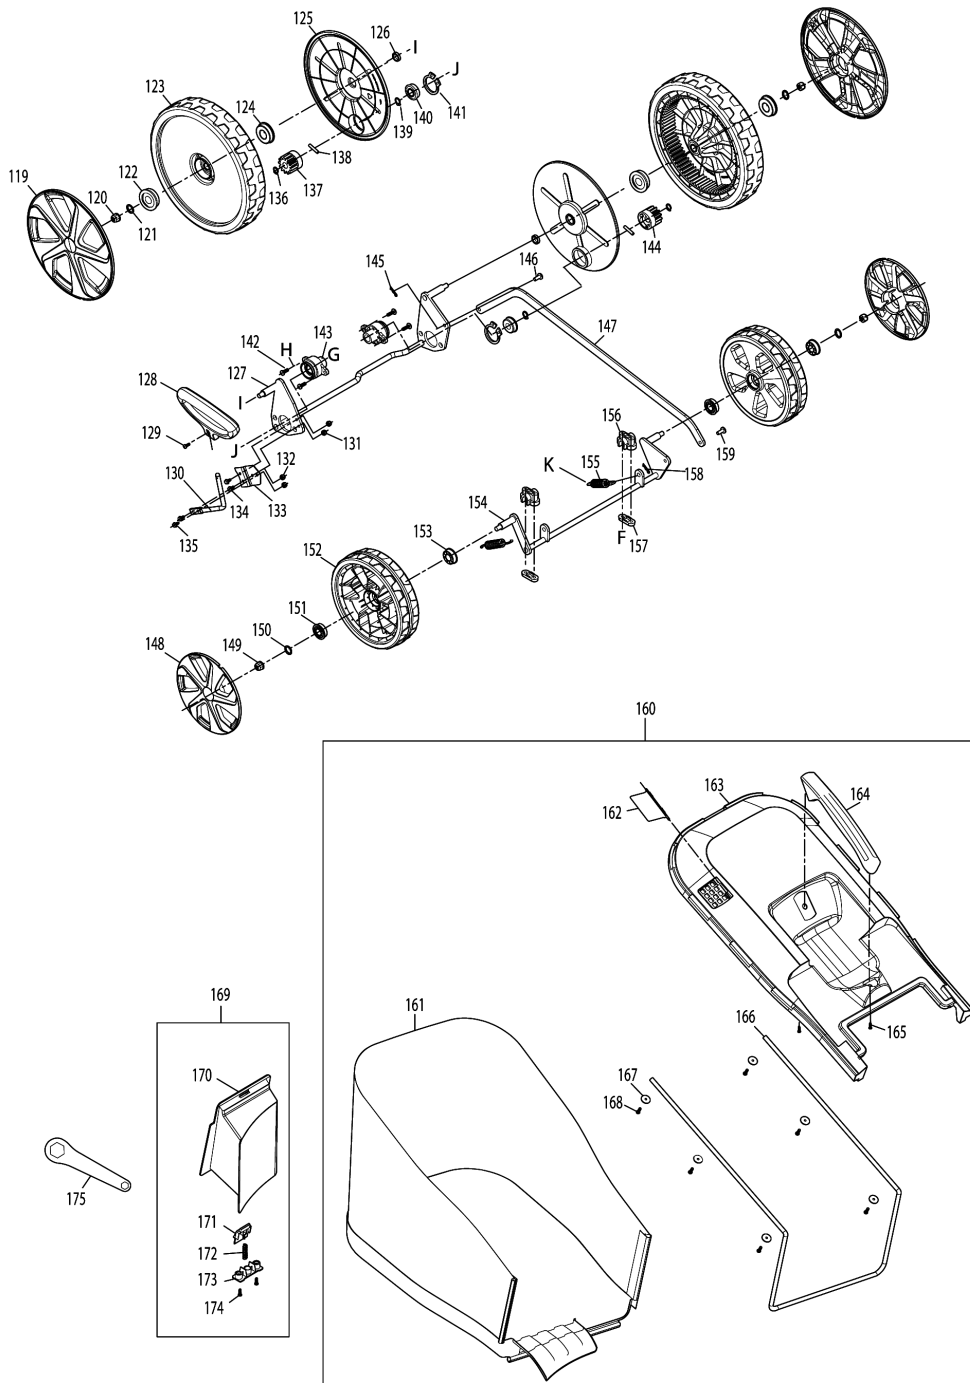

Model No.ELM4621 460MM ELECTRIC LAWN MOWER

Model No.ELM4621 460MM ELECTRIC LAWN MOWER

Model No.ELM4621 460MM ELECTRIC LAWN MOWER

Model No.ELM4621 460MM ELECTRIC LAWN MOWER

Item	Parts No.	Description	I/C	Qty	New/Old	Opt. 1	Opt. 2	Note
001	YA00001108	DRIVE CONTROL LEVER		1				
002	YA00001159	UPPER HANDLE BAR ASSY		1				
D10		INC. 3						
003	YA00001185	SPONGE GRIP		1				
004	YA00001160	SWITCH LEVER		1				
005	YA00000765	SWITCH BOX RIGHT		1				
006	YA00000766	SWITCH LINK BUTTON		1				
007	YA00000767	COMPRESSION SPRING 16.8		1				
008	YA00000768	SWITCH LEVER END CAP RIGHT		1				
009	652024721	SELF DRILLING SCREW 3.5X10		1				
010	YA00000769	SWITCH TORSION SPRING 21		1				
011	YA00000778	SELF TAPPING SCREW ST4X16		2				
012	YA00000780	CORD CLAMP		1				
013	YA00001038	POWER SUPPLY CORD ASSY		1				
014	YA00000778	SELF TAPPING SCREW ST4X16		2				
015	YA00000780	CORD CLAMP		1				
016	YA00000773	POWER SUPPLY CORD ASSY (EURO)		1				
017	YA00000781	INDICATOR LENS		1				
018	YA00000772	SWITCH		1				
019	652023811	CABLE HANGER		1				
020	YA00001105	DRIVE CONTROL LEVER BRACKET R		1	*			
020-1	YA00001105	DRIVE CONTROL LEVER BRACKET R	O	1				
021	YA00001106	PLASTIC SADDLE WASHER 5		2				
022	YA00000820	SELF TAPPING SCREW ST5X16		2				
023	YA00000782	SWITCH BOX LEFT		1				
024	YA00000778	SELF TAPPING SCREW ST4X16		6				
025	YA00001107	DRIVE CONTROL LEVER BRACKET L		1	*			
025-1	YA00001107	DRIVE CONTROL LEVER BRACKET L	O	1				
026	652023795	SPRING BOX RIGHT		1				
027	YA00000737	TORSION SPRING		1				
028	652024721	SELF DRILLING SCREW 3.5X10		1				
029	652023794	SWITCH LEVER END LEFT		1				
030	652023793	SPRING BOX LEFT		1				
031	YA00000778	SELF TAPPING SCREW ST4X16		1				
032	YA00000785	SELF TAPPING SCREW ST4X25		1				
033	YA00001109	HEX. BOLT M6X35		1				
034	YA00001110	OUTER WIRE STOPPER		1				