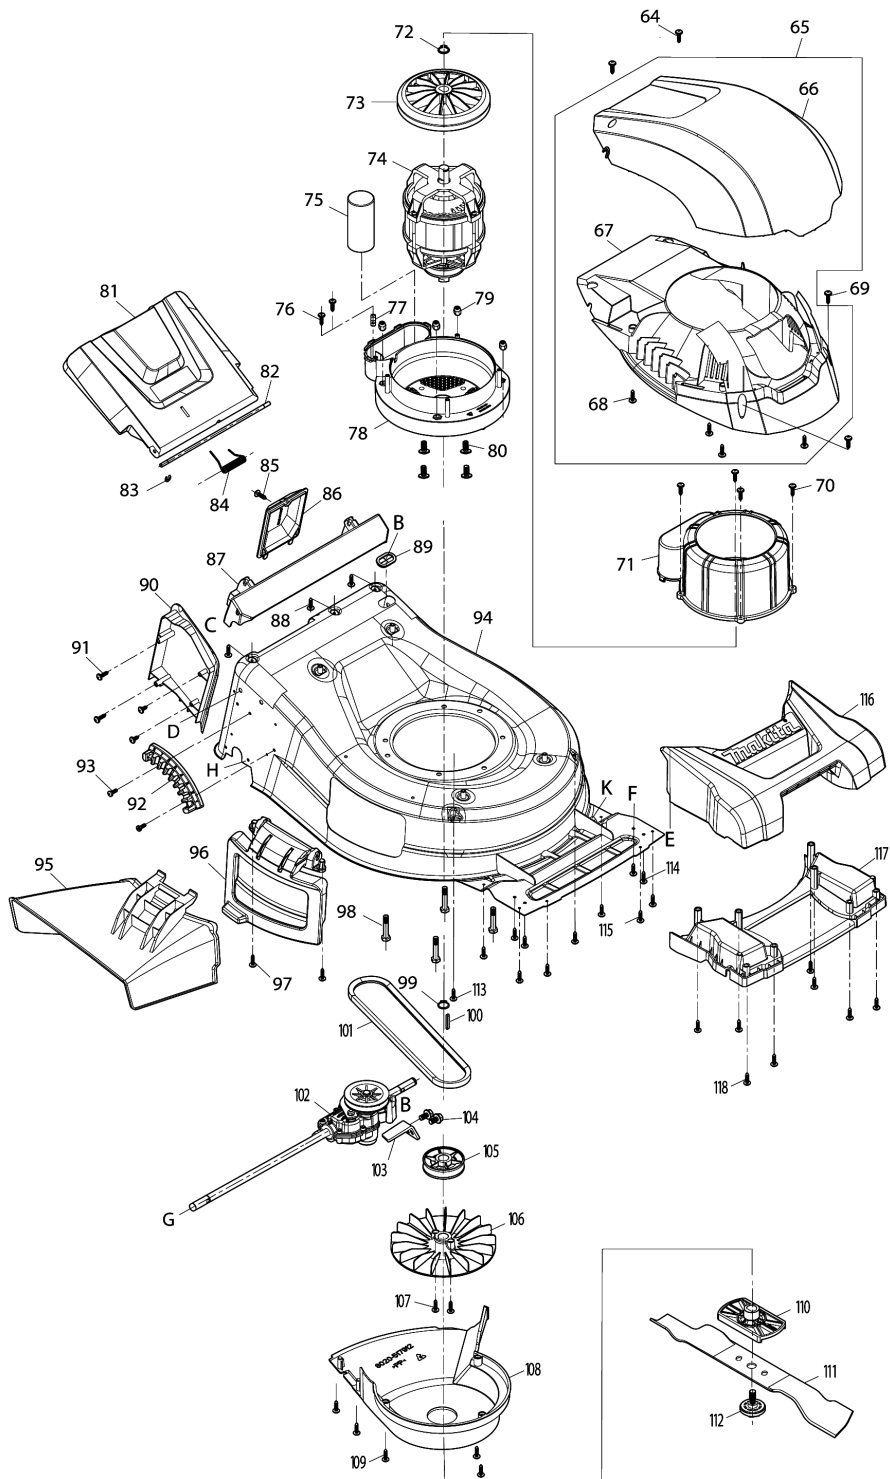

Model No.ELM4621 460MM ELECTRIC LAWN MOWER

Model No.ELM4621 460MM ELECTRIC LAWN MOWER

Model No.ELM4621 460MM ELECTRIC LAWN MOWER

Model No.ELM4621 460MM ELECTRIC LAWN MOWER

Item	Parts No.	Description	I/C	Qty	New/Old	Opt. 1	Opt. 2	Note
001	YA00001108	DRIVE CONTROL LEVER		1				
002	YA00001159	UPPER HANDLE BAR ASSY		1				
D10		INC. 3						
003	YA00001185	SPONGE GRIP		1				
004	YA00001160	SWITCH LEVER		1				
005	YA00000765	SWITCH BOX RIGHT		1				
006	YA00000766	SWITCH LINK BUTTON		1				
007	YA00000767	COMPRESSION SPRING 16.8		1				
008	YA00000768	SWITCH LEVER END CAP RIGHT		1				
009	652024721	SELF DRILLING SCREW 3.5X10		1				
010	YA00000769	SWITCH TORSION SPRING 21		1				
011	YA00000778	SELF TAPPING SCREW ST4X16		2				
012	YA00000780	CORD CLAMP		1				
013	YA00001038	POWER SUPPLY CORD ASSY		1				
014	YA00000778	SELF TAPPING SCREW ST4X16		2				
015	YA00000780	CORD CLAMP		1				
016	YA00000773	POWER SUPPLY CORD ASSY (EURO)		1				
017	YA00000781	INDICATOR LENS		1				
018	YA00000772	SWITCH		1				
019	652023811	CABLE HANGER		1				
020	YA00001105	DRIVE CONTROL LEVER BRACKET R		1	*			
020-1	YA00001105	DRIVE CONTROL LEVER BRACKET R	O	1				
021	YA00001106	PLASTIC SADDLE WASHER 5		2				
022	YA00000820	SELF TAPPING SCREW ST5X16		2				
023	YA00000782	SWITCH BOX LEFT		1				
024	YA00000778	SELF TAPPING SCREW ST4X16		6				
025	YA00001107	DRIVE CONTROL LEVER BRACKET L		1	*			
025-1	YA00001107	DRIVE CONTROL LEVER BRACKET L	O	1				
026	652023795	SPRING BOX RIGHT		1				
027	YA00000737	TORSION SPRING		1				
028	652024721	SELF DRILLING SCREW 3.5X10		1				
029	652023794	SWITCH LEVER END LEFT		1				
030	652023793	SPRING BOX LEFT		1				
031	YA00000778	SELF TAPPING SCREW ST4X16		1				
032	YA00000785	SELF TAPPING SCREW ST4X25		1				
033	YA00001109	HEX. BOLT M6X35		1				
034	YA00001110	OUTER WIRE STOPPER		1				