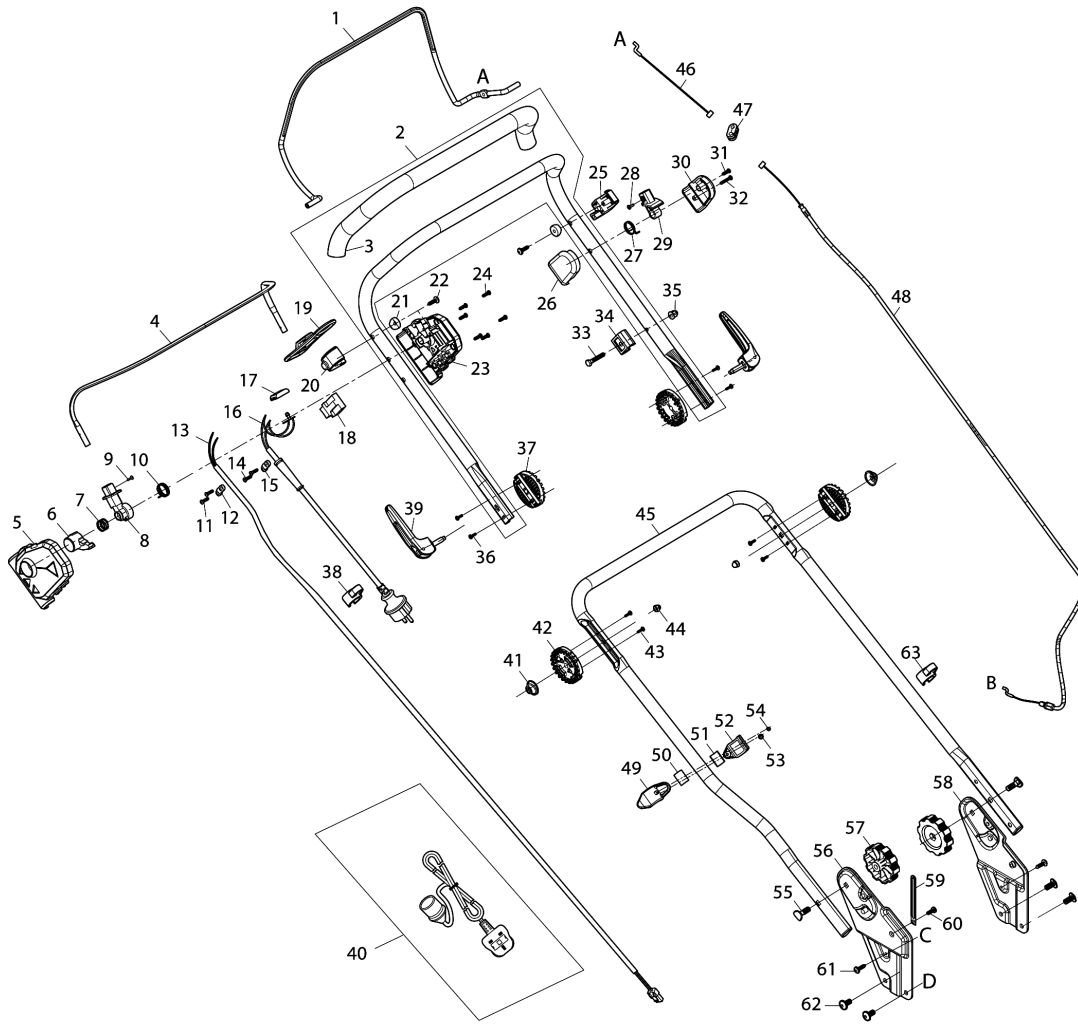

Model No.ELM4621 460MM ELECTRIC LAWN MOWER

Model No.ELM4621 460MM ELECTRIC LAWN MOWER

Model No.ELM4621 460MM ELECTRIC LAWN MOWER

Model No.ELM4621 460MM ELECTRIC LAWN MOWER

Item	Parts No.	Description	I/C	Qty	New/Old	Opt. 1	Opt. 2	Note
001	YA00001108	DRIVE CONTROL LEVER		1				
002	YA00001159	UPPER HANDLE BAR ASSY		1				
D10		INC. 3						
003	YA00001185	SPONGE GRIP		1				
004	YA00001160	SWITCH LEVER		1				
005	YA00000765	SWITCH BOX RIGHT		1				
006	YA00000766	SWITCH LINK BUTTON		1				
007	YA00000767	COMPRESSION SPRING 16.8		1				
008	YA00000768	SWITCH LEVER END CAP RIGHT		1				
009	652024721	SELF DRILLING SCREW 3.5X10		1				
010	YA00000769	SWITCH TORSION SPRING 21		1				
011	YA00000778	SELF TAPPING SCREW ST4X16		2				
012	YA00000780	CORD CLAMP		1				
013	YA00001038	POWER SUPPLY CORD ASSY		1				
014	YA00000778	SELF TAPPING SCREW ST4X16		2				
015	YA00000780	CORD CLAMP		1				
016	YA00000773	POWER SUPPLY CORD ASSY (EURO)		1				
017	YA00000781	INDICATOR LENS		1				
018	YA00000772	SWITCH		1				
019	652023811	CABLE HANGER		1				
020	YA00001105	DRIVE CONTROL LEVER BRACKET R		1	*			
020-1	YA00001105	DRIVE CONTROL LEVER BRACKET R	O	1				
021	YA00001106	PLASTIC SADDLE WASHER 5		2				
022	YA00000820	SELF TAPPING SCREW ST5X16		2				
023	YA00000782	SWITCH BOX LEFT		1				
024	YA00000778	SELF TAPPING SCREW ST4X16		6				
025	YA00001107	DRIVE CONTROL LEVER BRACKET L		1	*			
025-1	YA00001107	DRIVE CONTROL LEVER BRACKET L	O	1				
026	652023795	SPRING BOX RIGHT		1				
027	YA00000737	TORSION SPRING		1				
028	652024721	SELF DRILLING SCREW 3.5X10		1				
029	652023794	SWITCH LEVER END LEFT		1				
030	652023793	SPRING BOX LEFT		1				
031	YA00000778	SELF TAPPING SCREW ST4X16		1				
032	YA00000785	SELF TAPPING SCREW ST4X25		1				
033	YA00001109	HEX. BOLT M6X35		1				
034	YA00001110	OUTER WIRE STOPPER		1				