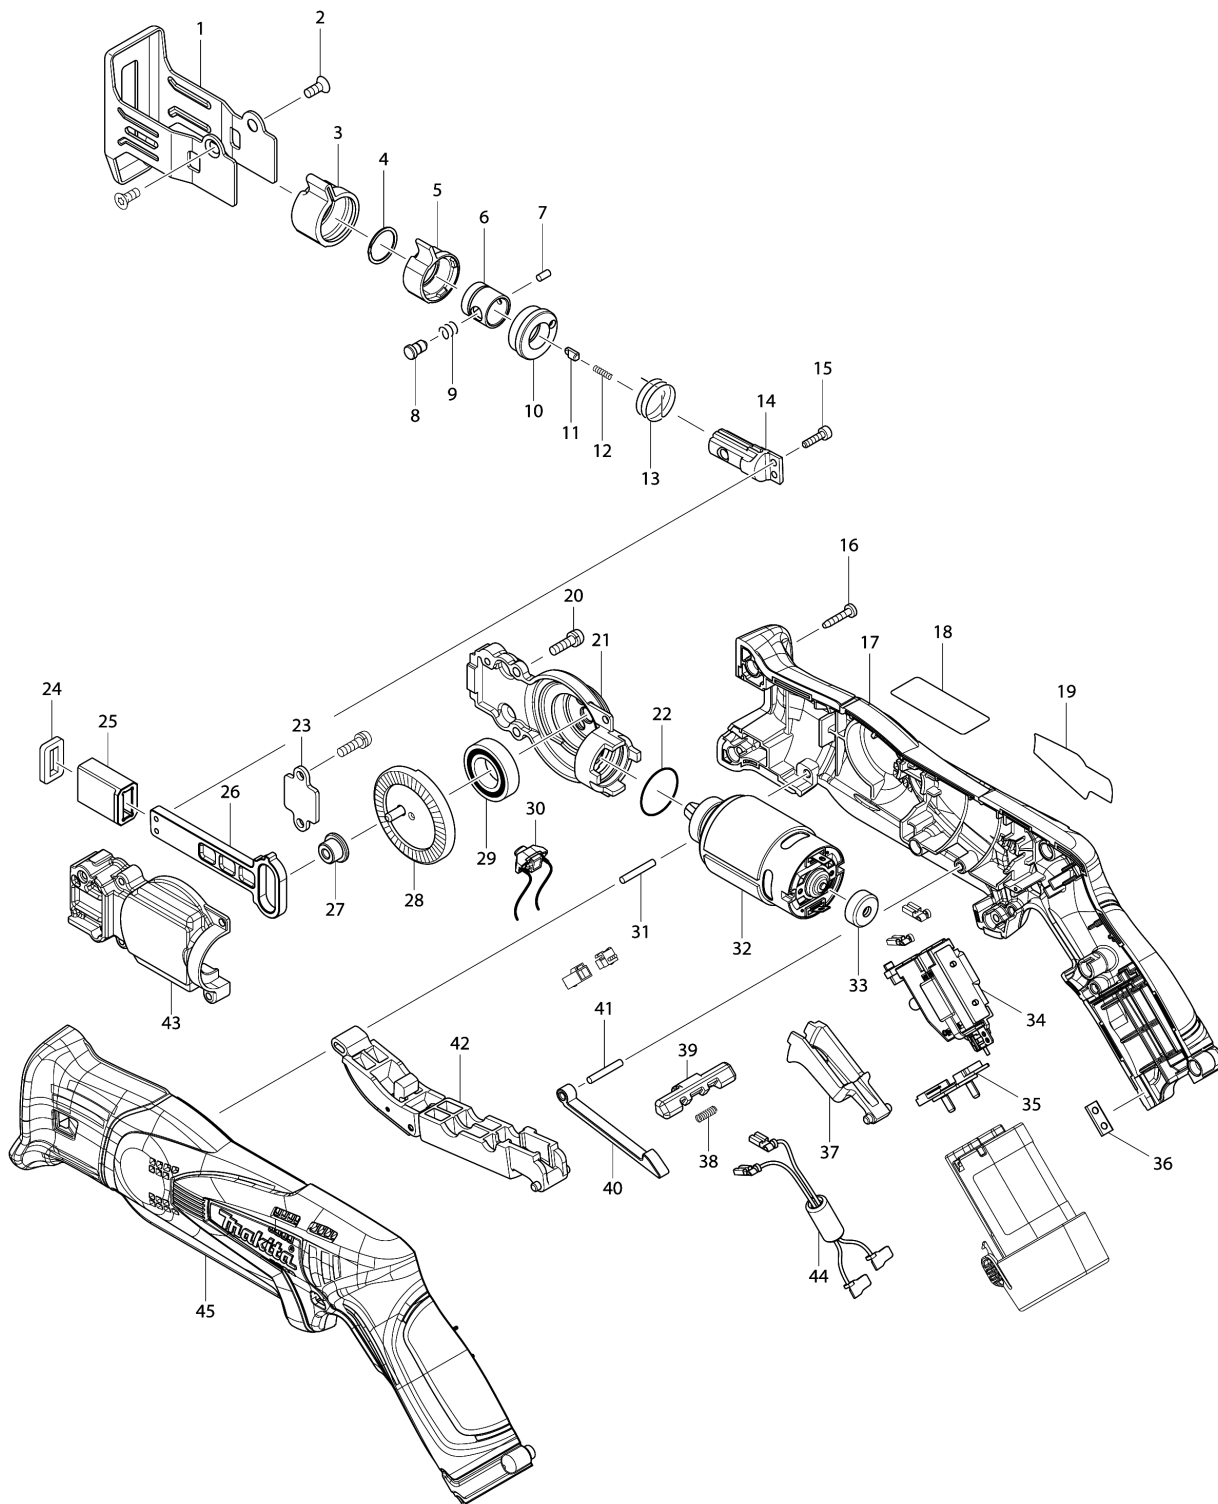

Model No. JR100D CORDLESS RECIPRO SAW

Model No.JR100D CORDLESS RECIPRO SAW

Item	Parts No.	Description	I/C	Qty	New/Old	Opt. 1	Opt. 2	Note
001	346524-5	SHOE		1				
002	265035-0	COUNTERSUNK HEAD SCREW M4X10		2				
003	424466-4	PROTECTOR		1				
004	257981-1	RETAINING RING (EXT)16		1				
005	310496-0	DRIVING SLEEVE		1				
006	331963-2	GUIDE SLEEVE		1				
007	268094-3	PIN 3		1				
008	256492-3	SHOULDER PIN 5		1				
009	233345-3	COMPRESSION SPRING 6		1				
010	453071-0	CONNECTING SLEEVE		1				
011	310495-2	PUSH PIN		1	*			
011-1	310859-0	PUSH PIN	O	1	*			
011-2	310912-2	PUSH PIN	S	1				
012	233025-1	COMPRESSION SPRING 2		1	*			
012-1	232472-3	COMPRESSION SPRING 2	S	1				
013	233594-2	TORSION SPRING 17		1				
014	326113-2	BLADE GUIDE		1				
015	265910-0	HEX. SOCKET HEAD BOLT M3X12		2				
016	266429-2	TAPPING SCREW 3X16		8				
017	187270-9	HOUSING SET		1				
D10		INC. 45						
019	896377-7	JR100D NAME PLATE		1				
020	266747-8	PAN HEAD SCREW M4X14 WITH WM		5				
021	318805-7	GEAR HOUSING		1				
022	213961-7	O RING 22		1				
023	346525-3	PLATE		1				
024	423424-7	SPONGE SEAL		1				
025	313220-0	SLIDER GUIDE		1				
026	313221-8	SLIDER		1				
027	326112-4	COLLARED SLEEVE 4		1				
028	141127-8	GEAR COMPLETE		1				
029	211242-3	BALL BEARING 6902ZZ		1				
030	620028-8	LED CIRCUIT		1				
031	256158-5	PIN 3		1				
032	629914-0	DC MOTOR		1				
033	424467-2	CAP		1				
034	650666-2	SWITCH C3HW-3A-PEM		1				
035	643830-2	TERMINAL		1				
036	345998-7	SET PLATE		1				
037	453072-8	SWITCH LEVER R		1				
038	233438-6	COMPRESSION SPRING 4		1				