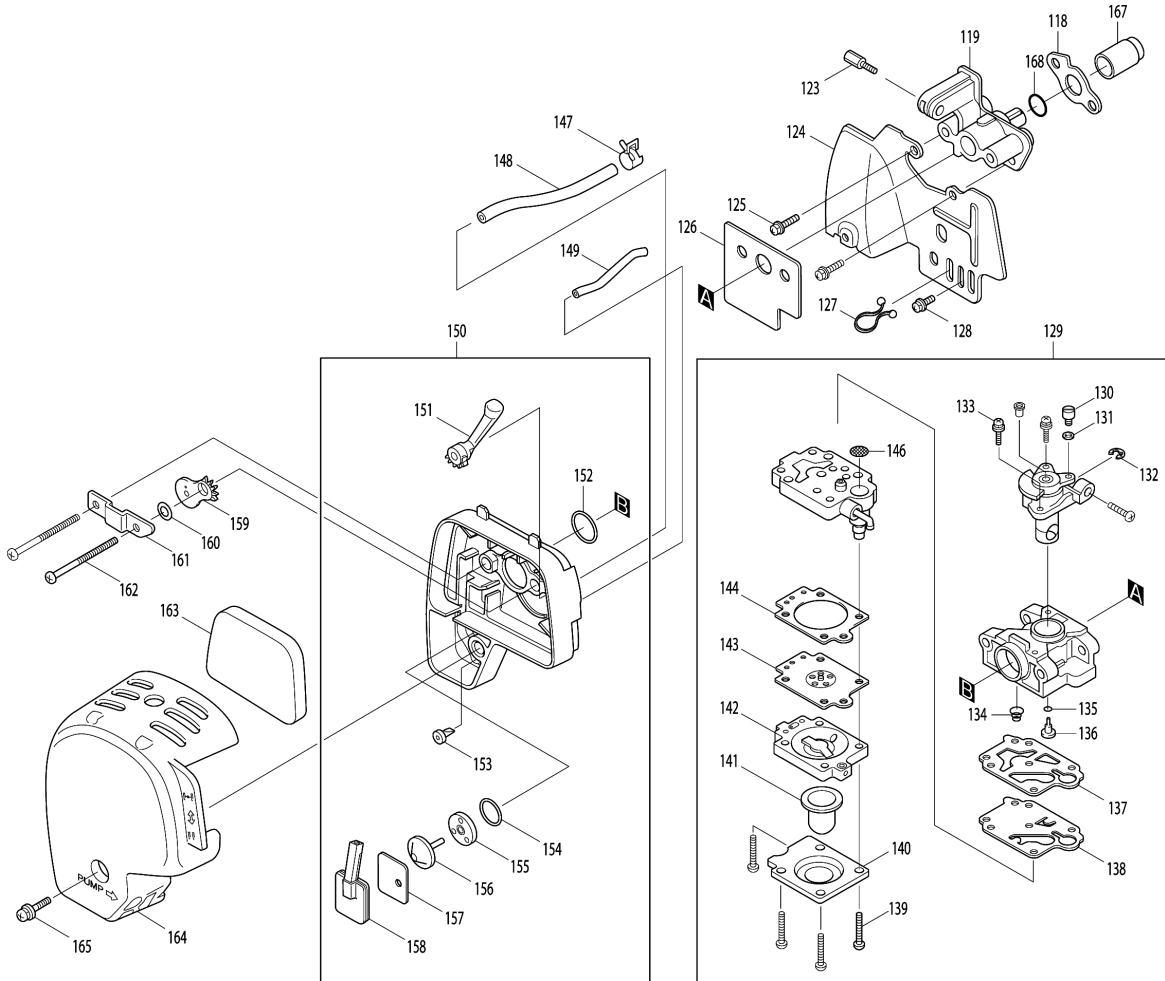

Model No.EW1060H ENGINE PUMP