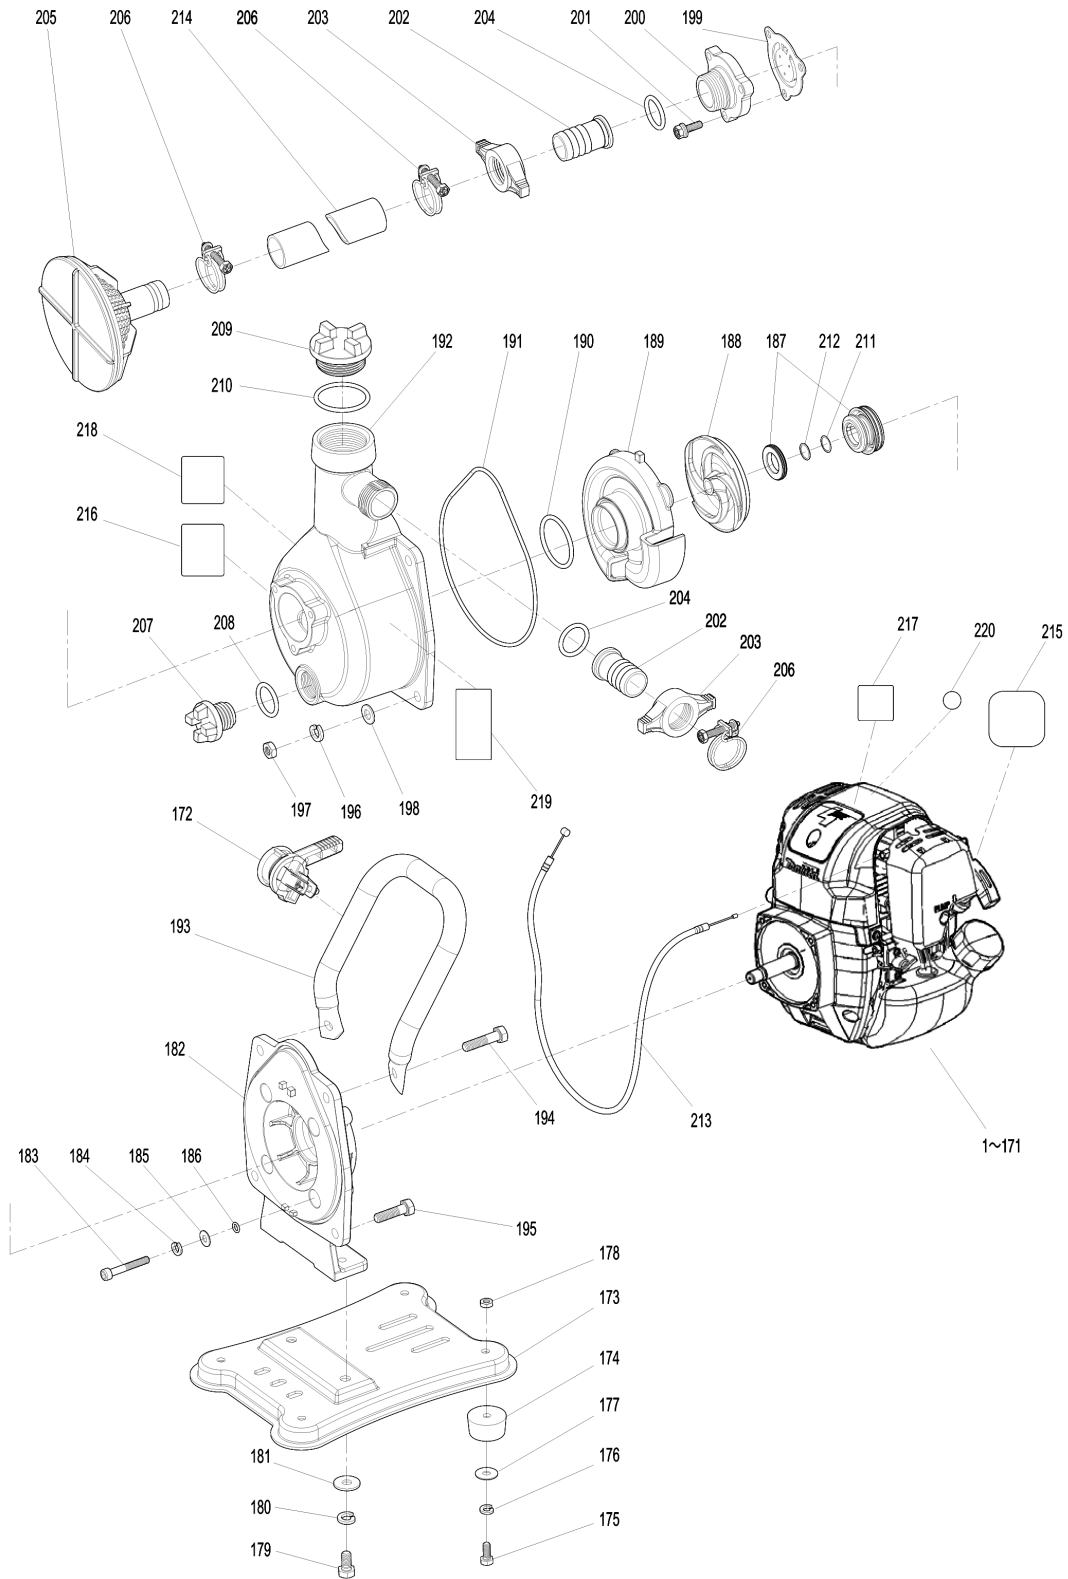

Model No.EW1060H ENGINE PUMP

Model No.EW1060H ENGINE PUMP

Item	Parts No.	Description	I/C	Qty	New/Old	Opt. 1	Opt. 2	Note
029	922223-9	H.S.H.BOLT M5X16 WITH WR		4				
030	141768-0	BLOWER HOUSING COMPLETE		1				
D10		INC. 31						
031	211243-1	BALL BEARING 6002ZZ		1				
032	922442-7	HEX. SOCKET HEAD BOLT M8X25		2				
033	257339-4	RING 17		1				
034	326224-3	SHAFT		1				
035	265577-4	HEX HEAD BOLT M6X16		1				
036	318939-6	FLYWHEEL		1	*			
036-1	319036-1	FLYWHEEL	O	1				
037	922138-0	H.S.H.BOLT M4X20 WITH WR		2				
038	168501-5	IGNITION COIL		1	*			
038-1	168816-0	IGNITION COIL	S	1				
039	324891-8	PLUG CAP SPRING		1				
040	424105-6	PLUG CAP		1				
041	638665-4	LEAD UNIT		1	*			
041-1	632E39-1	LEAD UNIT	S	1				
042	424313-9	GROMMET		1				
044	451876-2	PLUG COVER		1				
045	266572-7	+ TRUSS HEAD SCREW M5X8		1				
046	911213-7	PAN HEAD SCREW M5X12		3				
047	451875-4	CYLINDER COVER		1				
048	266440-4	HEX SOCKET HEAD BOLT M5X40		2				
049	265184-3	+TRUSS HEAD SCREW M5X5		1				
050	345915-7	MUFFLER COVER		1				
051	168469-5	EXHAUST MUFFLER		1				
052	345916-5	MUFFLER GASKET		1				
053	324980-9	SPARK ARRESTER		1				
054	922217-4	HEX. SOCKET HEAD BOLT M5X14		4				
055	140419-2	ROCKER COVER COMPLETE		1				
056	162307-3	ROCKER COVER GASKET		1				
057	168401-9	SPARK PLUG		1				
058	135563-8	CYLINDER BLOCK ASSEMBLY		1				
D10		INC. 59-62						
059	424201-0	CHECK VALVE		2				
060	922222-1	HEX. SOCKET HEAD BOLT M5X16		4				
061	266573-5	HEX. SOCKET HEAD BOLT M5X33		4				
062	424200-2	SPACER		2				
063	162274-2	CAM GEAR COVER GASKET		1				
064	318443-5	CAM GEAR COVER		1