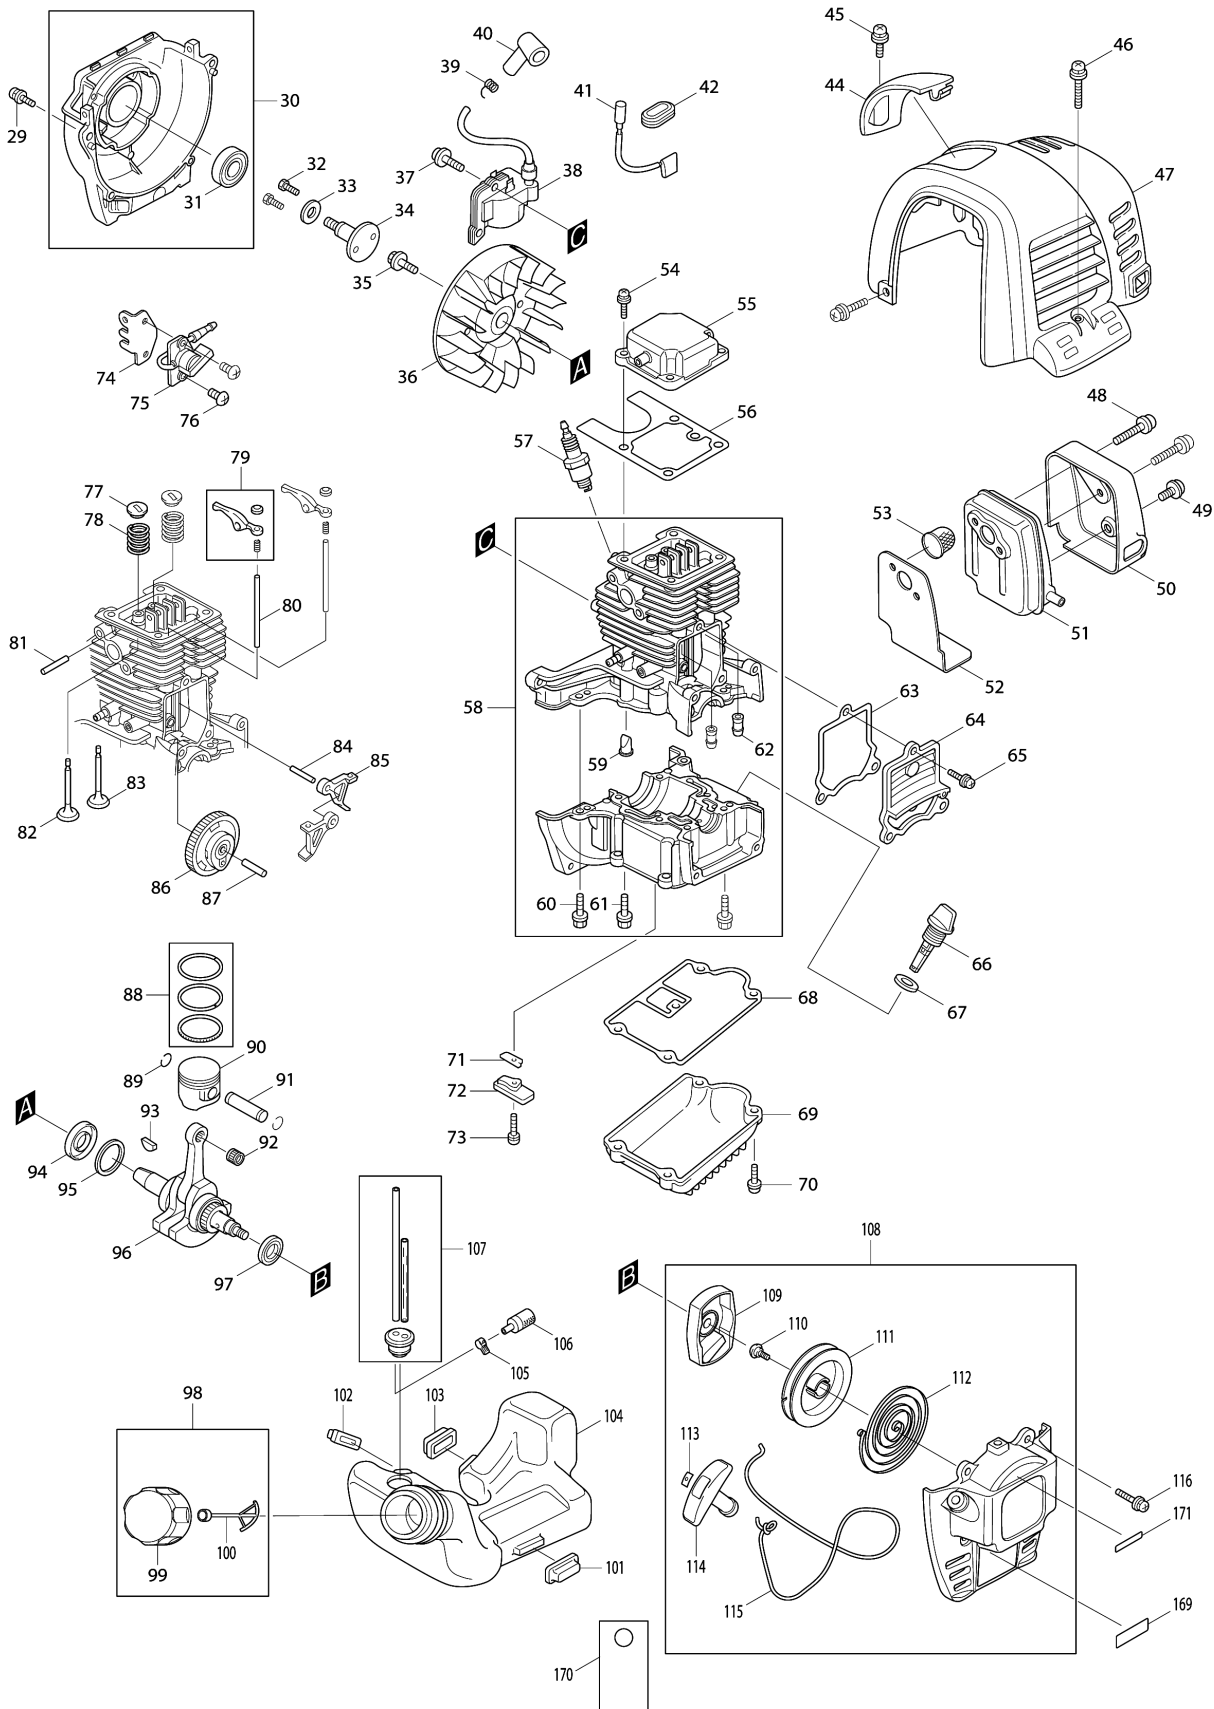

Model No.EW1060H ENGINE PUMP