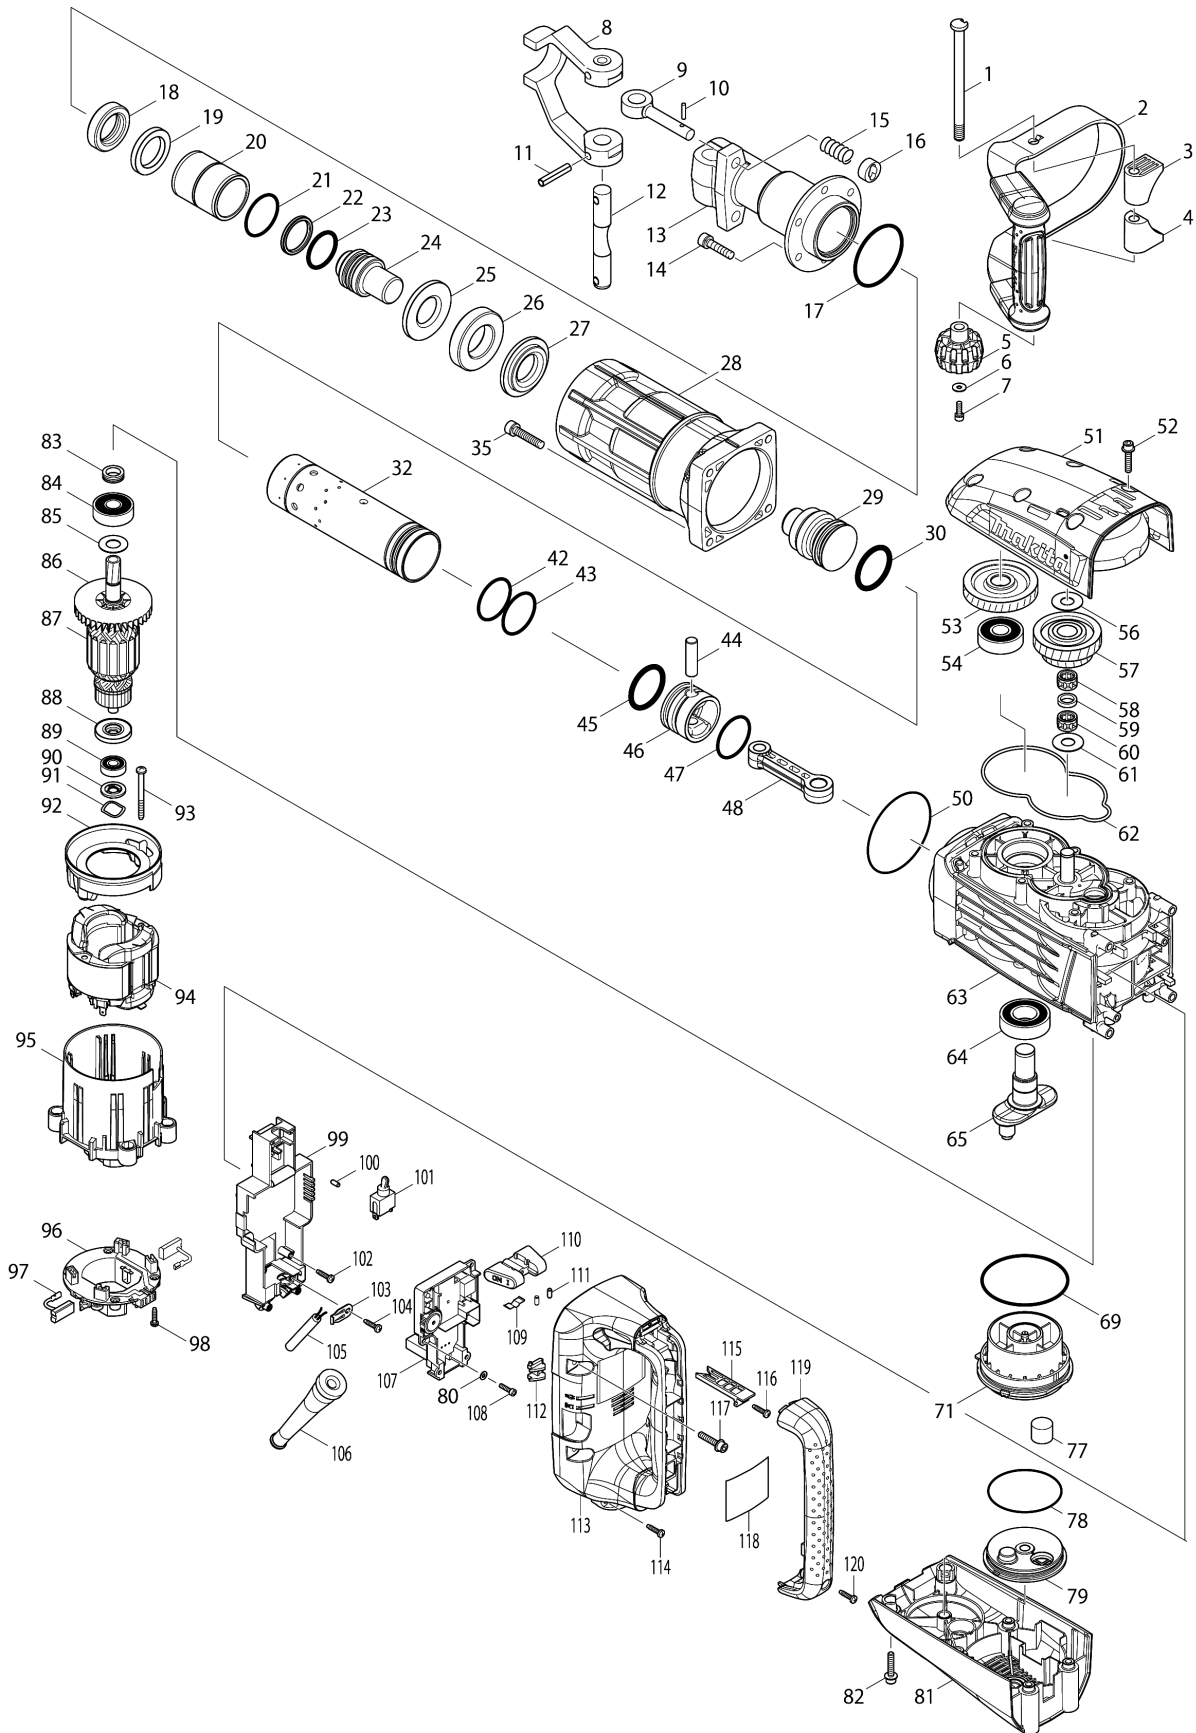

Model No.HM1307CB ELECTRIC BREAKER

Model No.HM1307CB ELECTRIC BREAKER

Item	Parts No.	Description	I/C	Qty	New/Old	Opt. 1	Opt. 2	Note
001	266512-5	SET BOLT M10X142		1				
002	163506-0	SIDE HANDLE		1				
003	451331-4	HANDLE BASE		1				
004	451331-4	HANDLE BASE		1				
005	252654-1	THUMB NUT M10		1				
006	253194-2	FLAT WASHER 5		1				
007	922221-3	HEX. SOCKET HEAD BOLT M5X16		1				
008	325895-3	TOOL RETAINER		1				
009	322477-2	TOOL RETAINER POLE		2				
010	256219-1	PIN 4		2				
011	951272-9	SPRING PIN 8-40		2				
012	324238-6	TOOL RETAINER SHAFT		1				
013	331872-5	TOOL HOLDER		1				
014	266011-7	HEX. SOCKET HEAD BOLT M8X35		6				
015	233083-7	COMPRESSION SPRING 12		2				
016	322560-5	RETAINER RING		2				
017	213720-9	O RING 67		1				
018	262151-9	URETHAN RING 32		1				
019	257301-9	RING 35		1				
020	257788-5	SLEEVE 43		1				
021	213569-7	O RING 45		1				
022	213192-8	X-RING 36		1				
023	213150-4	O-RING 36		1				
024	325687-0	IMPACT BOLT		1				
025	325683-8	WASHER 30		1				
026	424206-0	RUBBER RING 36		1				
027	325684-6	SHOULDER RING 32		1				
028	318458-2	BARREL		1				
029	325685-4	STRIKER		1	*			
029-1	325685-4	STRIKER	O	1				
030	213193-6	O-RING 42		1				
032	331870-9	CYLINDER 52		1				
035	265367-5	HEX. SOCKET HEAD BOLT M8X40		4				
042	213569-7	O RING 45		1				
043	213569-7	O RING 45		1				
044	256238-7	PIN 12		1				
045	213193-6	O-RING 42		1				
046	318459-0	PISTON		1				
047	213569-7	O RING 45		1				
048	451164-7	CONNECTING ROD		1	*			
048-1	451164-7	CONNECTING ROD	S	1				

Please order the parts with part number.

Print Date 14/6/2022