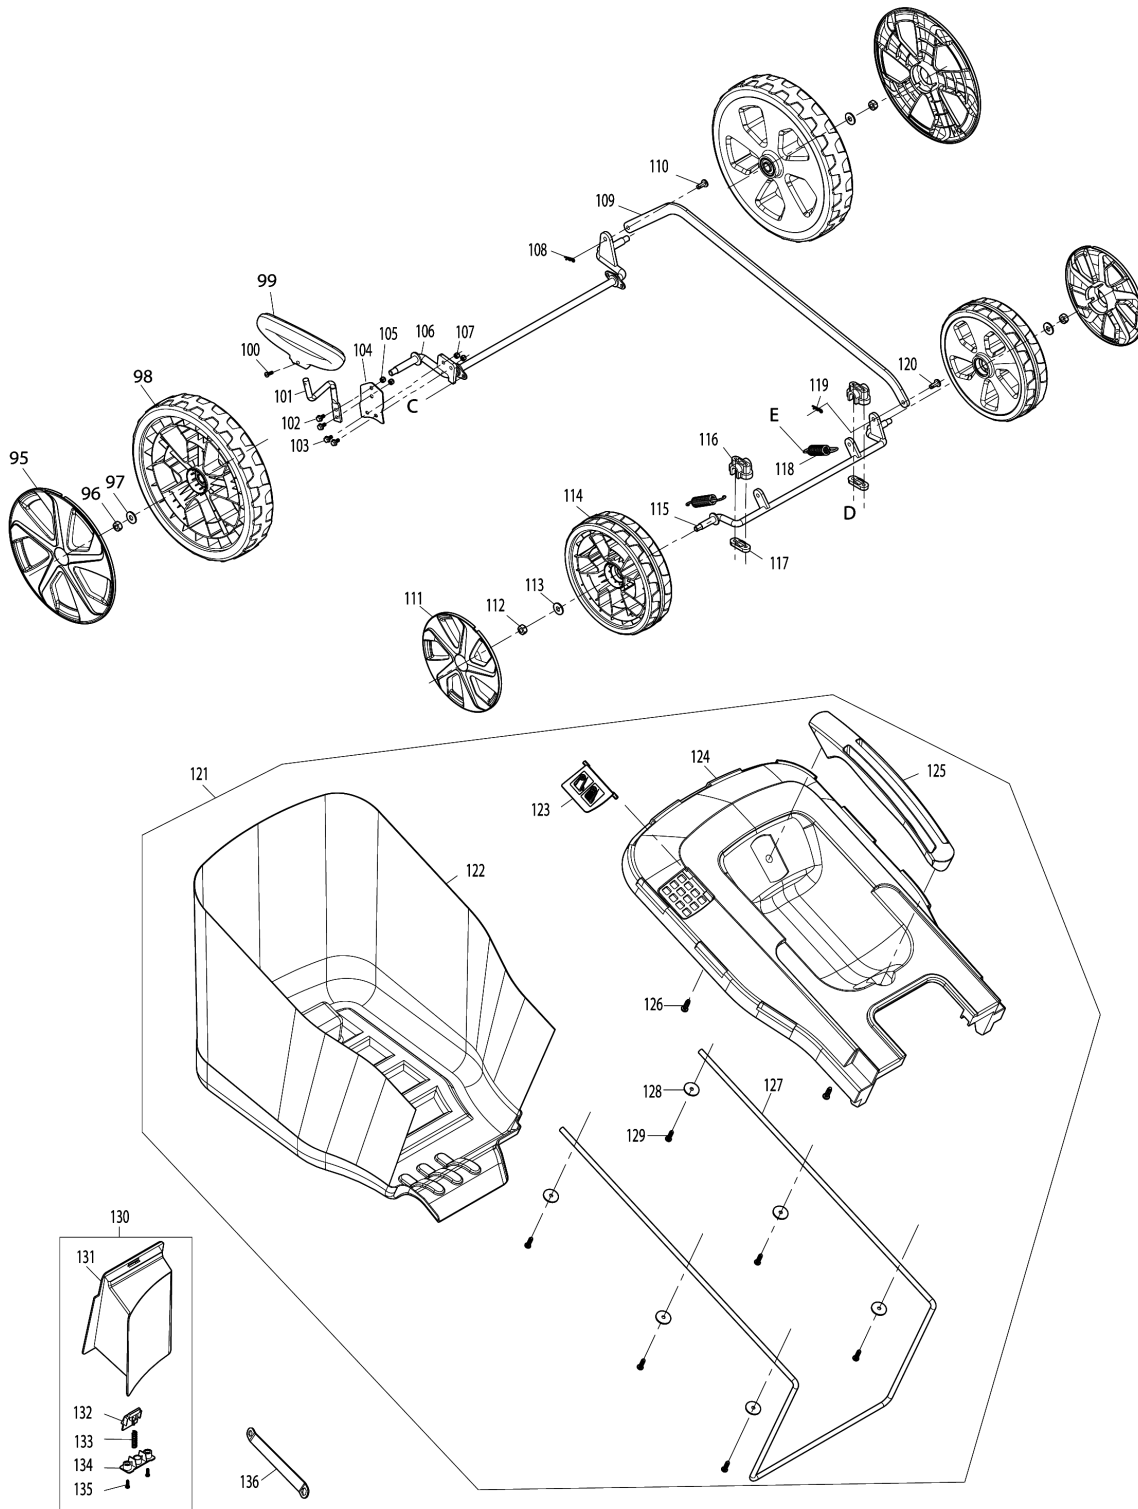

Model No.ELM4121 410MM ELECTRIC LAWN MOWER

Model No.ELM4121 410MM ELECTRIC LAWN MOWER

Model No.ELM4121 410MM ELECTRIC LAWN MOWER

Model No.ELM4121 410MM ELECTRIC LAWN MOWER

Item	Parts No.	Description	I/C	Qty	New/Old	Opt. 1	Opt. 2	Note
001	YA00000958	UPPER HANDLE BAR ASSY		1				
D10		INC. 2						
002	YA00001187	SPONGE GRIP		1				
003	YA00000959	SWITCH LEVER		1				
004	YA00000765	SWITCH BOX RIGHT		1				
005	YA00000766	SWITCH LINK BUTTON		1				
006	YA00000767	COMPRESSION SPRING 16.8		1				
007	YA00000768	SWITCH LEVER END CAP RIGHT		1				
008	652024721	SELF DRILLING SCREW 3.5X10		1				
009	YA00000769	SWITCH TORSION SPRING 21		1				
010	YA00000778	SELF TAPPING SCREW ST4X16		2				
011	YA00000780	CORD CLAMP		1				
012	YA00000914	POWER SUPPLY CORD ASSY		1				
013	YA00000781	INDICATOR LENZ		1				
014	YA00000778	SELF TAPPING SCREW ST4X16		2				
015	YA00000780	CORD CLAMP		1				
016	YA00000773	POWER SUPPLY CORD ASSY (EURO)		1				
017	652023811	CABLE HANGER		1				
018	YA00000772	SWITCH		1				
019	YA00000782	SWITCH BOX LEFT		1				
020	YA00000778	SELF TAPPING SCREW ST4X16		6				
021	652023795	SPRING BOX RIGHT		1				
022	652024721	SELF DRILLING SCREW 3.5X10		1				
023	652023794	SWITCH LEVER END LEFT		1				
024	YA00000737	TORSION SPRING		1				
025	652023793	SPRING BOX LEFT		1				
026	YA00000778	SELF TAPPING SCREW ST4X16		1				
027	YA00000785	SELF TAPPING SCREW ST4X25		1				
028	YA00000921	CABLE CLIP		1				
029	YA00000960	SELF TAPPING SCREW ST3X12		4				
030	YA00000961	ANGLE ADJUSTMENT JOINT UPPER		2				
031	YA00000975	TENSION LEVER ASSY		2				
032	YA00000976	CONICAL SPRING		2				
033	YA00000977	ANGLE ADJUSTMENT JOINT LOWER		2				
034	YA00000960	SELF TAPPING SCREW ST3X12		4				
035	YA00000802	HEX.FRANGE CAP NUT M6		2				
036	YA00000974	LOWER HANDLE ASSEMBLY		2	*			
036-1	YA00000974	LOWER HANDLE ASSEMBLY	>	1				