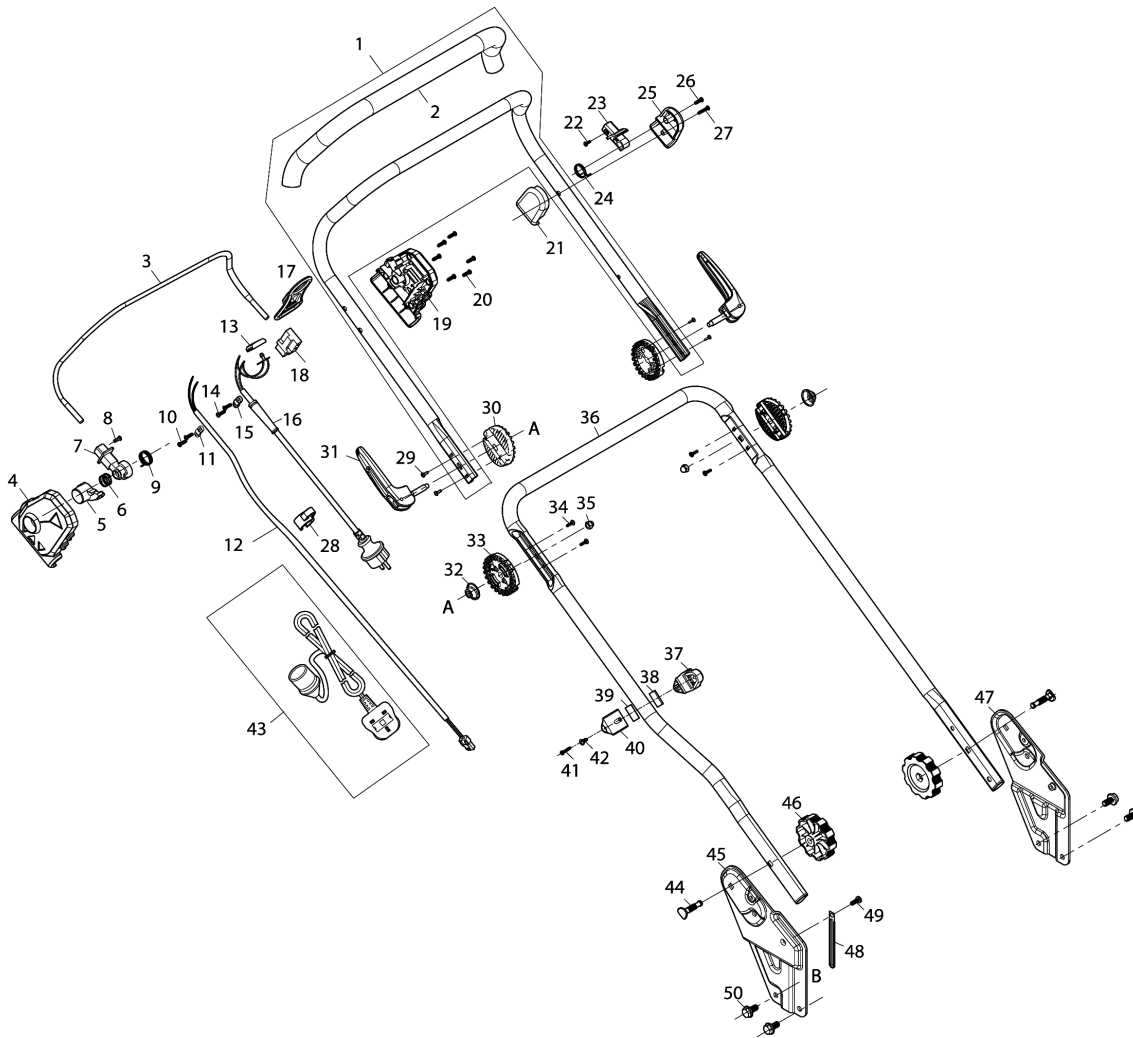

Model No.ELM4121 410MM ELECTRIC LAWN MOWER