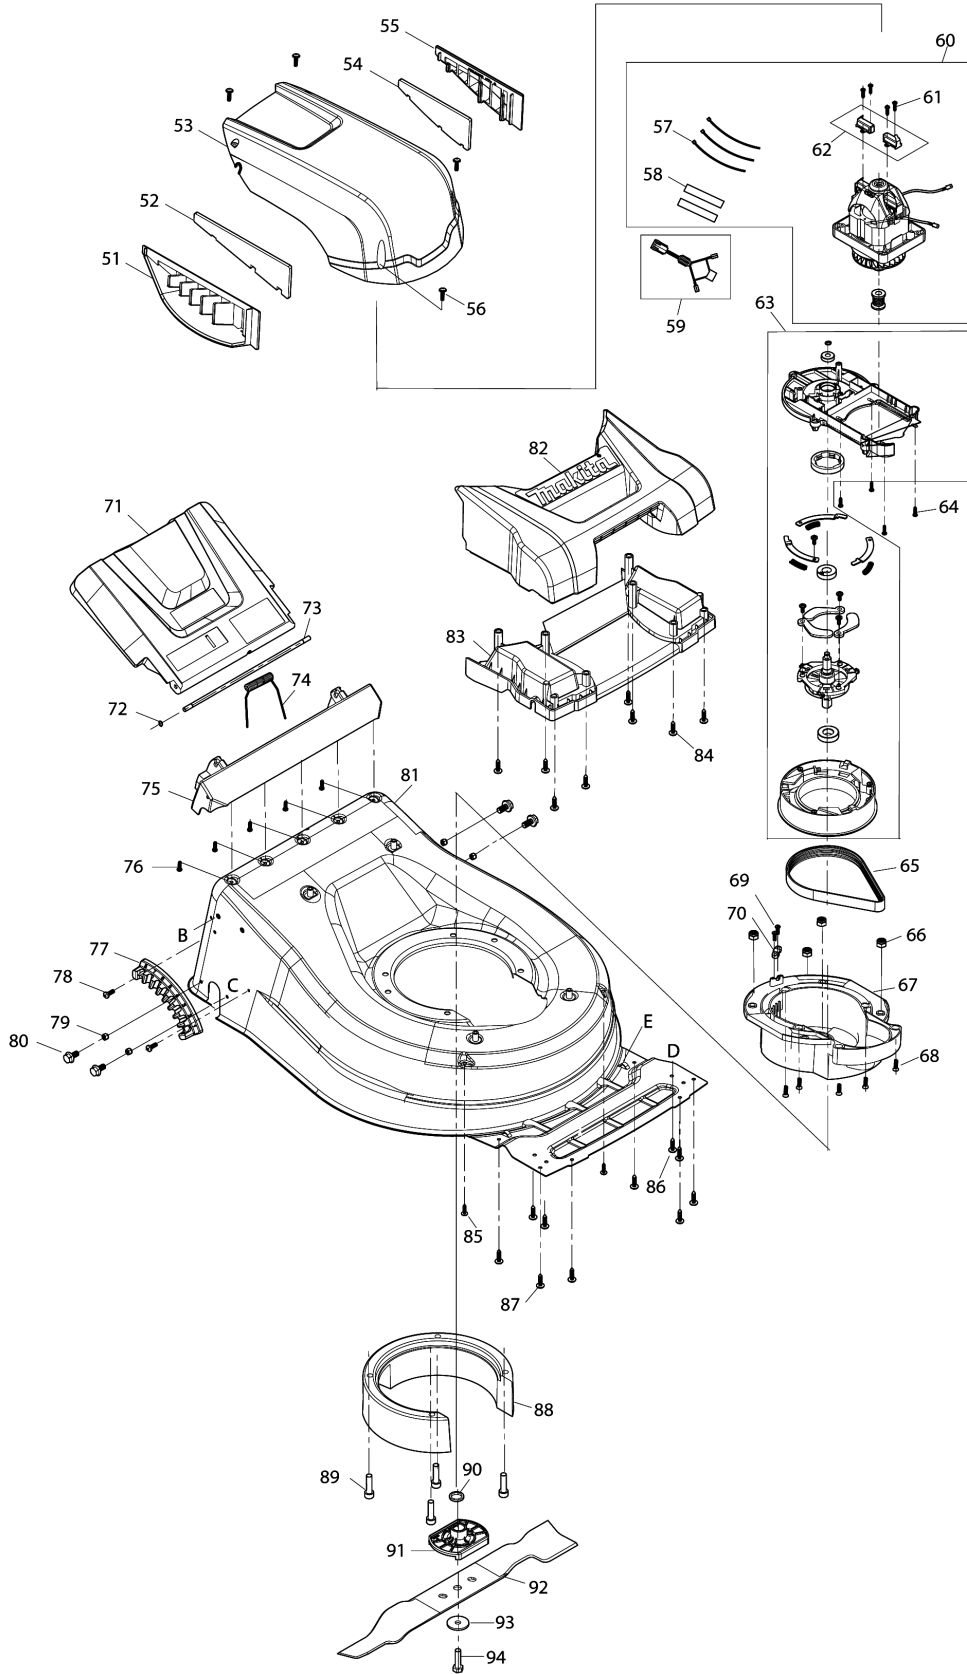

Model No.ELM4121 410MM ELECTRIC LAWN MOWER