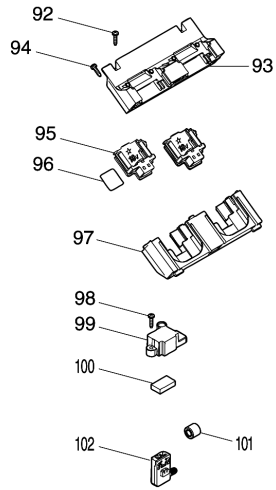

Model No.DLM460 460MM CORDLESS LAWN MOWER