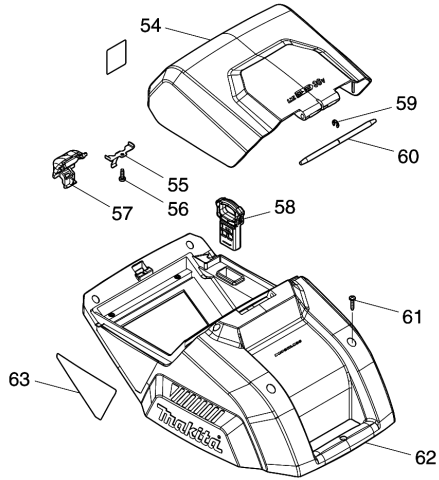

Model No.DLM460 460MM CORDLESS LAWN MOWER