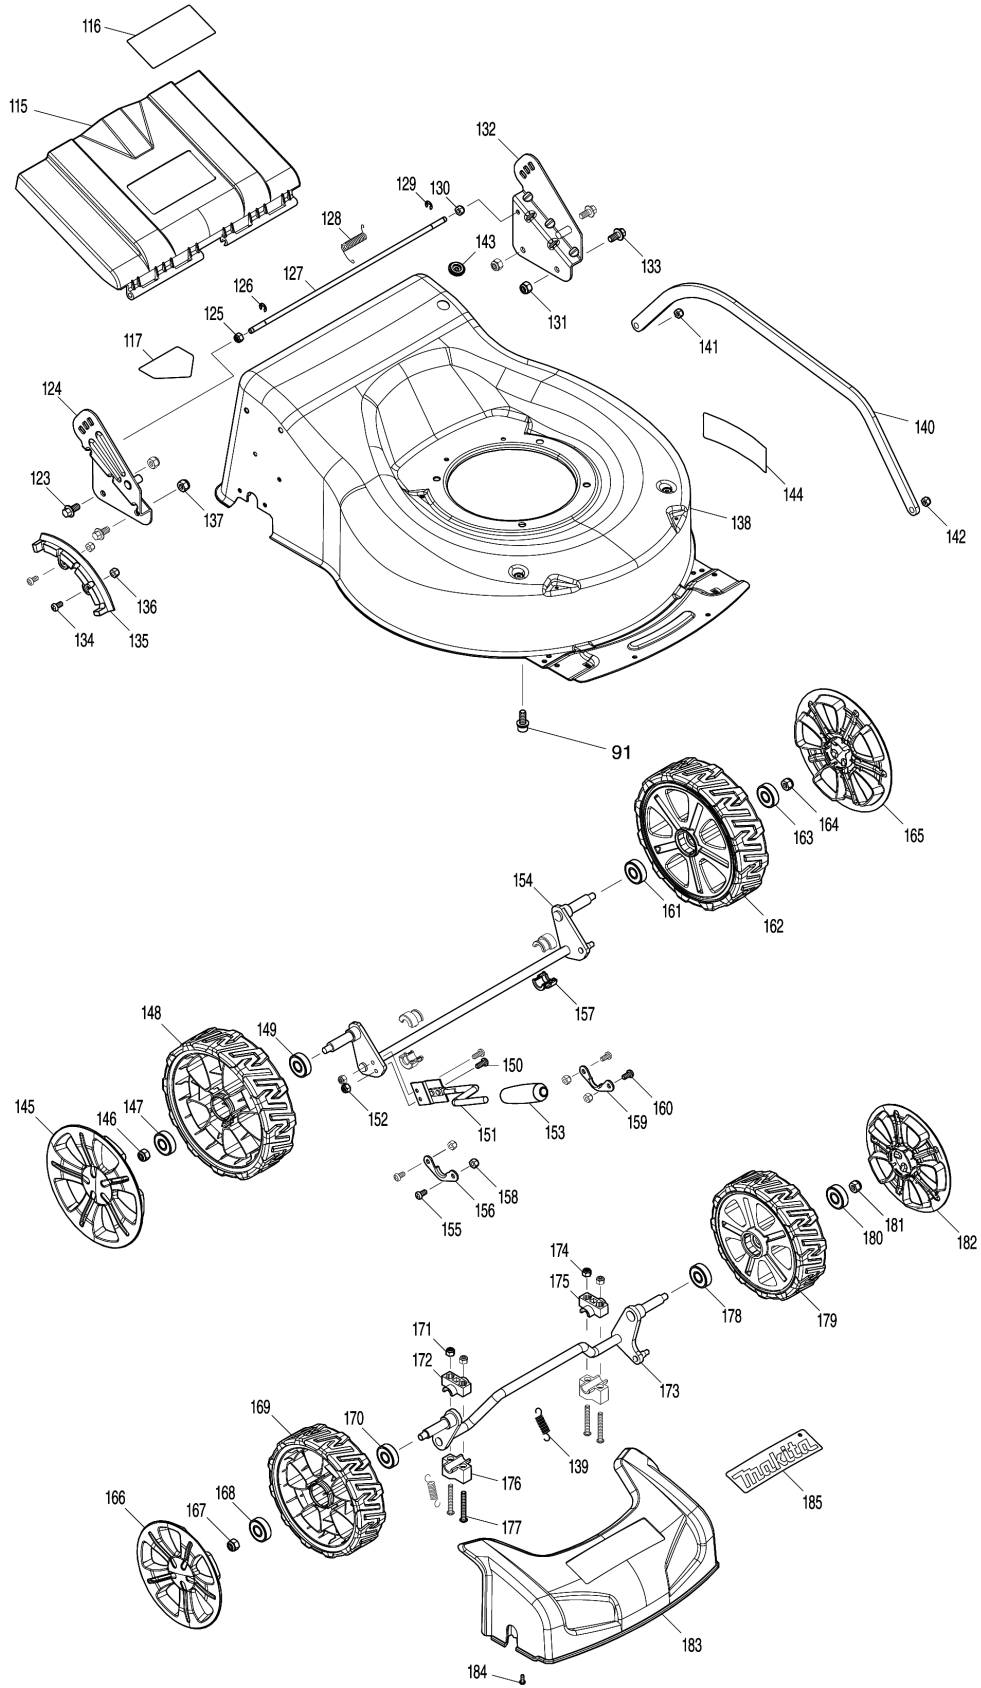

Model No.DLM460 460MM CORDLESS LAWN MOWER

Model No.DLM460 460MM CORDLESS LAWN MOWER

Item	Parts No.	Description	I/C	Qty	New/Old	Opt. 1	Opt. 2	Note
001	266326-2	TAPPING SCREW 4X18		4				
002	183K45-0	SWITCH BOX SET		1				
D10		INC. 12						
003	140F09-7	SWITCH CIRCUIT COMPLETE		1				
C10	810D46-0	SWITCH LABEL		1				
004	140F10-2	SWITCH CIRCUIT COMPLETE		1				
C10	818A74-1	SWITCH LABEL		1				
005	140F08-9	LED CIRCUIT COMPLETE		1				
C10	818A73-3	INDICATION LABEL		1				
006	266324-6	TAPPING SCREW 4X22		1				
007	232470-7	TORSION SPRING 12		1				
008	458803-0	LEVER SUPPORT		1				
009	266326-2	TAPPING SCREW 4X18		2				
010	687124-5	STRAIN RELIEF		1				
011	699115-4	POWER SUPPLY CORD UNIT		1				
012	183K45-0	SWITCH BOX SET		1				
D10		INC. 2						
013	327208-4	SWITCH LEVER		1				
014	183K56-5	LEVER BOX SET		1				
C10	818A72-5	INDICATION LABEL		1				
D10		INC. 20						
015	458807-2	LOCK OFF BUTTON		1				
016	231227-3	COMPRESSION SPRING 15		1				
017	458805-6	DRIVING SLEEVE A		1				
018	266324-6	TAPPING SCREW 4X22		1				
019	458806-4	DRIVING SLEEVE B		1				
020	183K56-5	LEVER BOX SET		1				
C10	818A72-5	INDICATION LABEL		1				
D10		INC. 14						
021	266326-2	TAPPING SCREW 4X18		4				
022	162509-1	CONTROL CABLE		1				
024	DA00001255	HANDLE UPPER + GRIP RUBBER		1	*			
024-1	327329-2	HANDLE UPPER	O	1				
025	DA00000563	HEXAGON NUT M8		1				
026	DA00000564	KNOB		1				
027	DA00000924	PLASTIC SADDLE WASHER 8		1				
028	DA00000569	SADDLE HEAD BOLT M8X58		1				
029	DA00000569	SADDLE HEAD BOLT M8X58		1				
030	DA00000924	PLASTIC SADDLE WASHER 8		1				
031	DA00000564	KNOB		1				
032	DA00000563	HEXAGON NUT M8		1				
033	671001606	LOWER HANDLE BAR		1				

Please order the parts with part number.

Print Date 26/3/2020