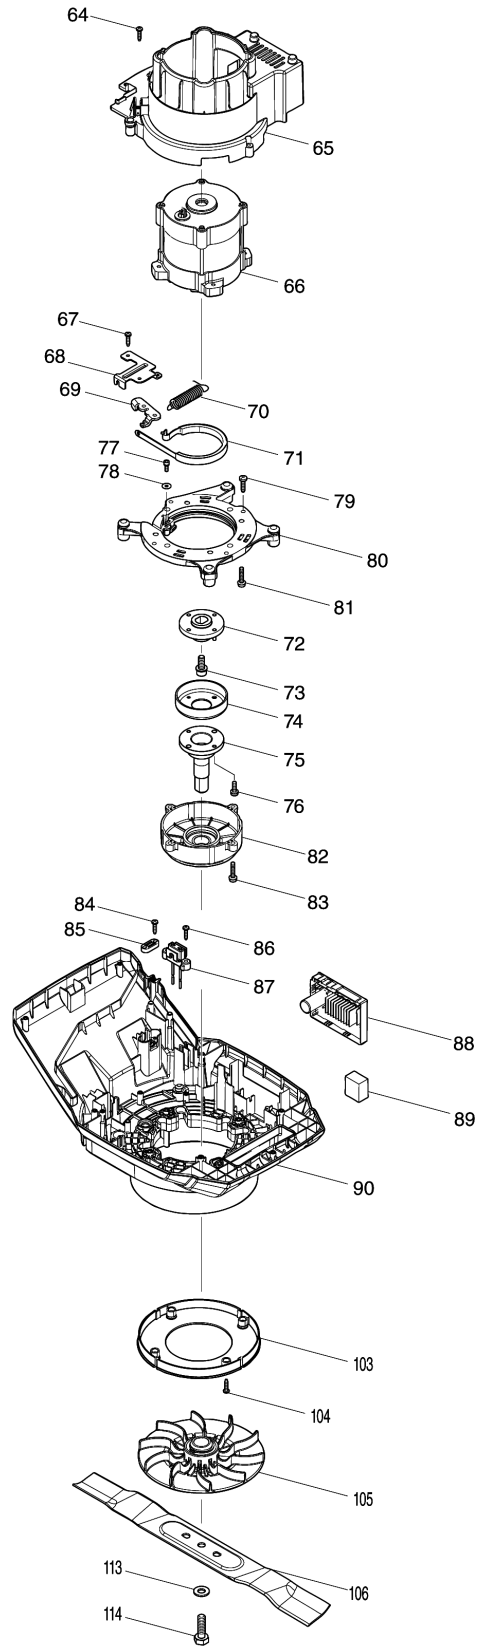

Model No.DLM460 460MM CORDLESS LAWN MOWER