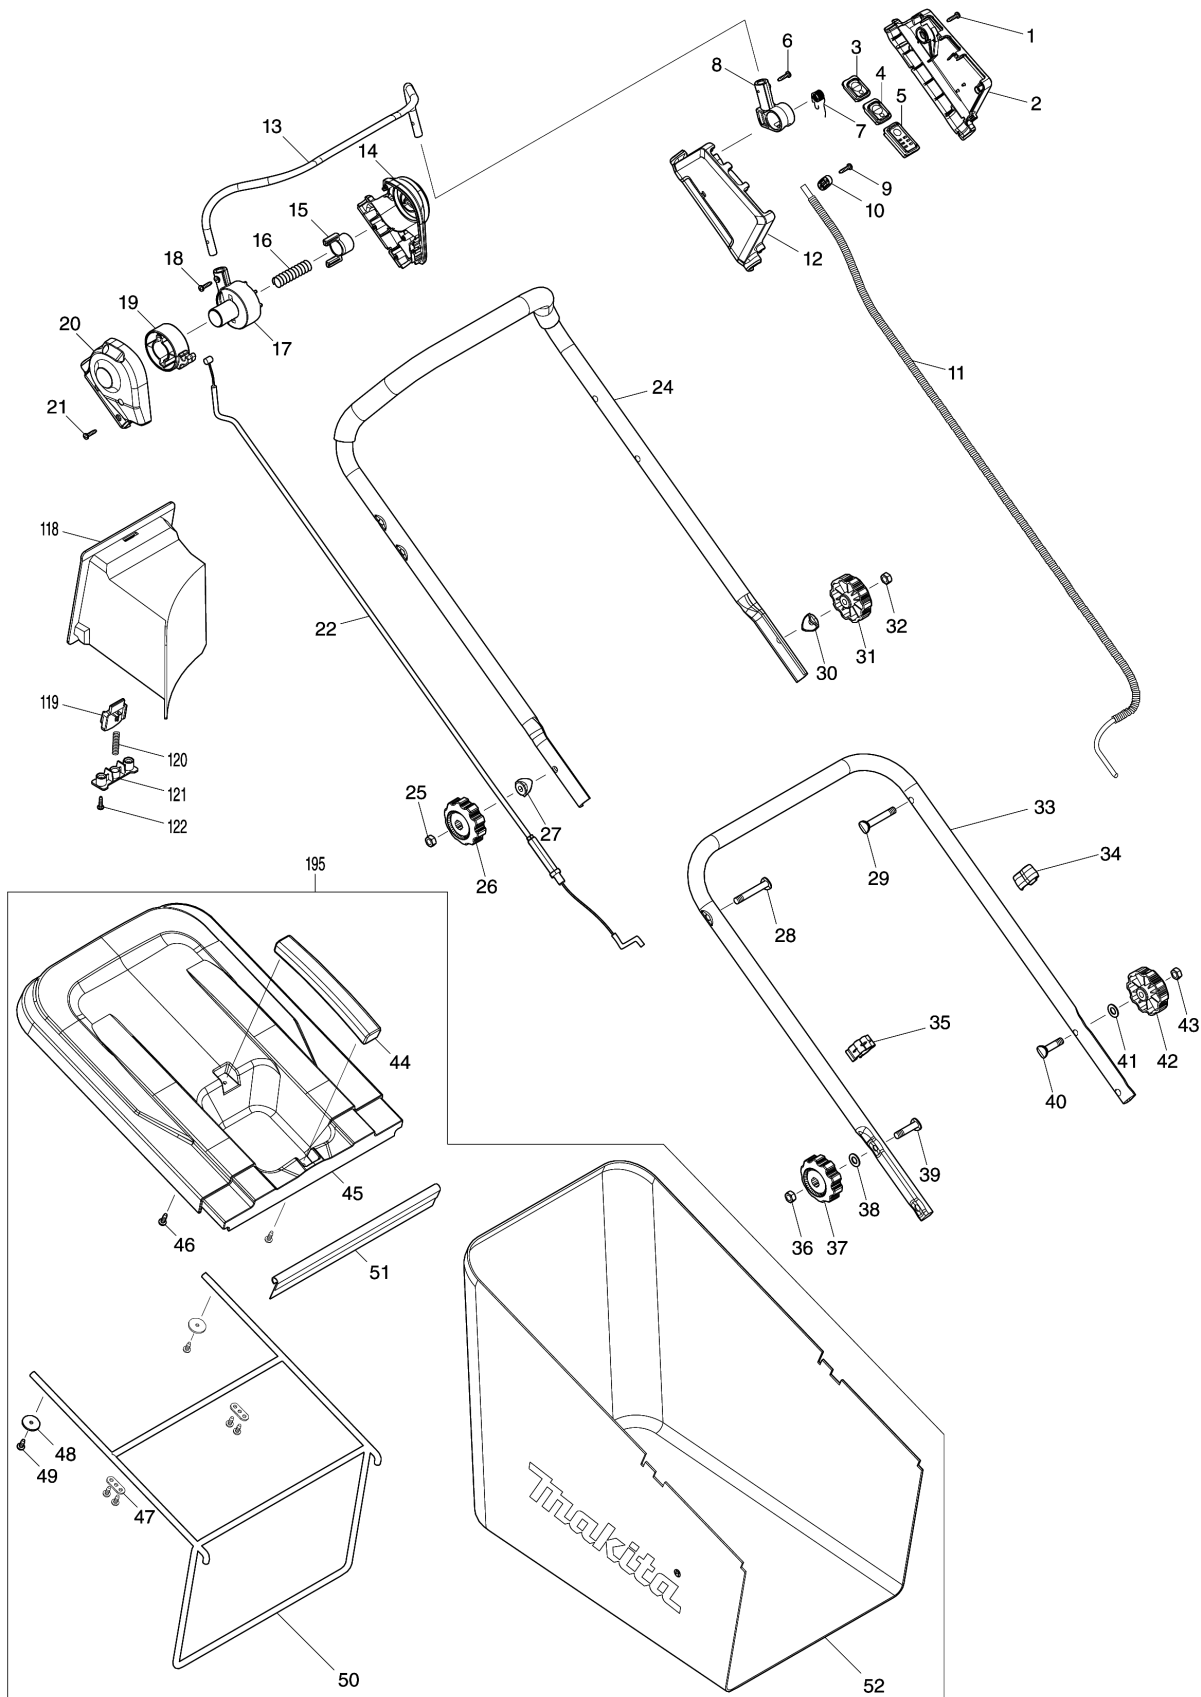

Model No.DLM460 460MM CORDLESS LAWN MOWER