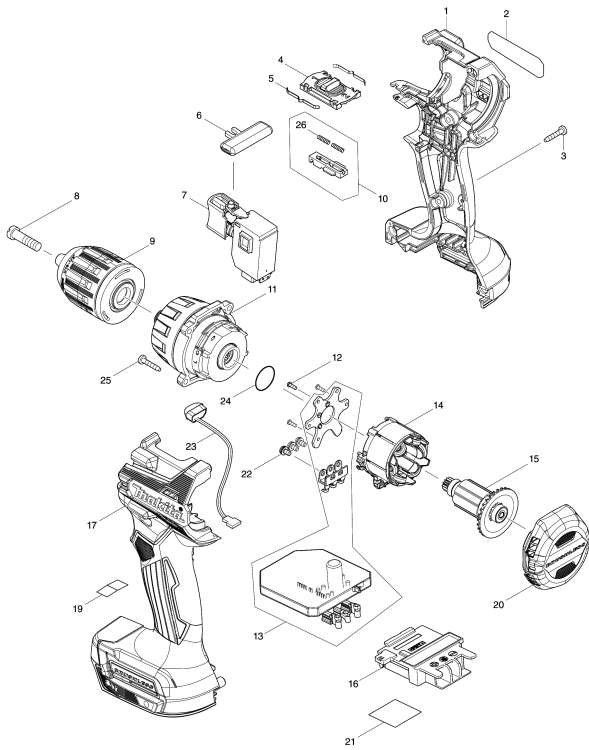

Model No.DDF487 CORDLESS DRIVER DRILL

Model No.DDF487 CORDLESS DRIVER DRILL

Item	Parts No.	Description	I/C	Qty	New/Old	Opt. 1	Opt. 2	Note
001	183S07-6	HOUSING SET		1				
C10	263005-3	RUBBER PIN 6		2				
C20	252126-6	HEX. LOCK NUT M4-7		2				
D10		INC. 17						
002	858E10-9	DDF487 NAME PLATE		1				
003	266429-2	TAPPING SCREW 3X16		7				
004	413310-0	SPEED CHANGE LEVER		1				
005	232493-5	LEAF SPRING		2				
006	419041-9	F/R CHANGE LEVER		1				
007	650689-0	SWITCH C3JW-2B		1				
008	251468-5	- FLAT HEAD SCREW M6X22		1				
009	763256-3	KEYLESS DRILL CHUCK 13		1				
010	127758-7	CHANGE LEVER ASSEMBLY		1				
D10		INC. 26						
011	127757-9	GEAR ASSEMBLY		1	*			
011-1	122B22-3	GEAR ASSEMBLY	O	1				
012	266490-9	TAPPING SCREW PT 2X6		3				
013	620E45-8	CONTROLLER		1				
014	629A41-9	STATOR		1				
015	619671-8	ROTOR		1				
016	643874-2	TERMINAL		1				
017	183S07-6	HOUSING SET		1				
C10	263005-3	RUBBER PIN 6		2				
C20	252126-6	HEX. LOCK NUT M4-7		2				
D10		INC. 1						
020	413309-5	REAR COVER		1				
021	858E18-3	DDF487 SERIAL NO. LABEL		1				
022	652069-6	FLAT HEAD SCREW M3X6		3				
023	620549-0	LED CIRCUIT		1				
024	213087-5	O-RING 16.5		1				
025	266429-2	TAPPING SCREW 3X16		4				
026	233025-1	COMPRESSION SPRING 2		2				
A01	251314-2	+ SCREW M4X12		1				
A02	346317-0	HOOK		1				
A03	784637-8	+- BIT 2-45		1				

Please order the parts with part number.

Print Date 26/1/2021