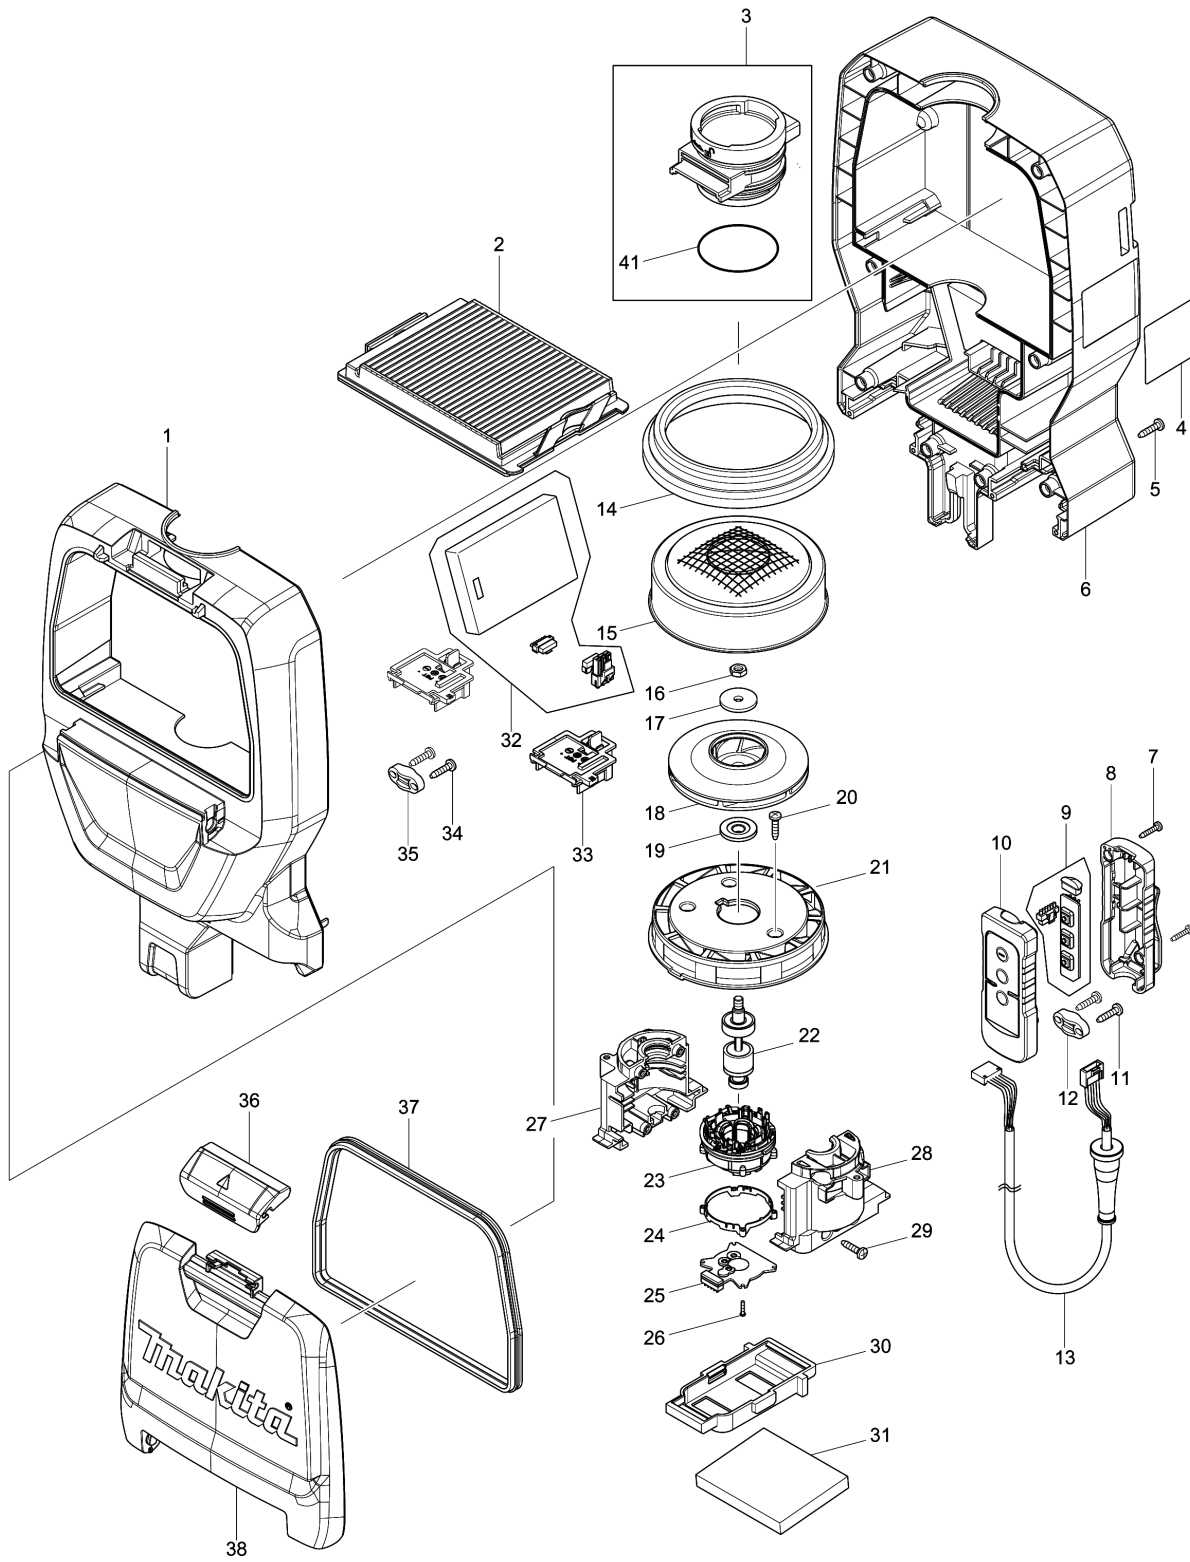

Model No.DVC260 DC BACKPACK VACUUM CLEANER