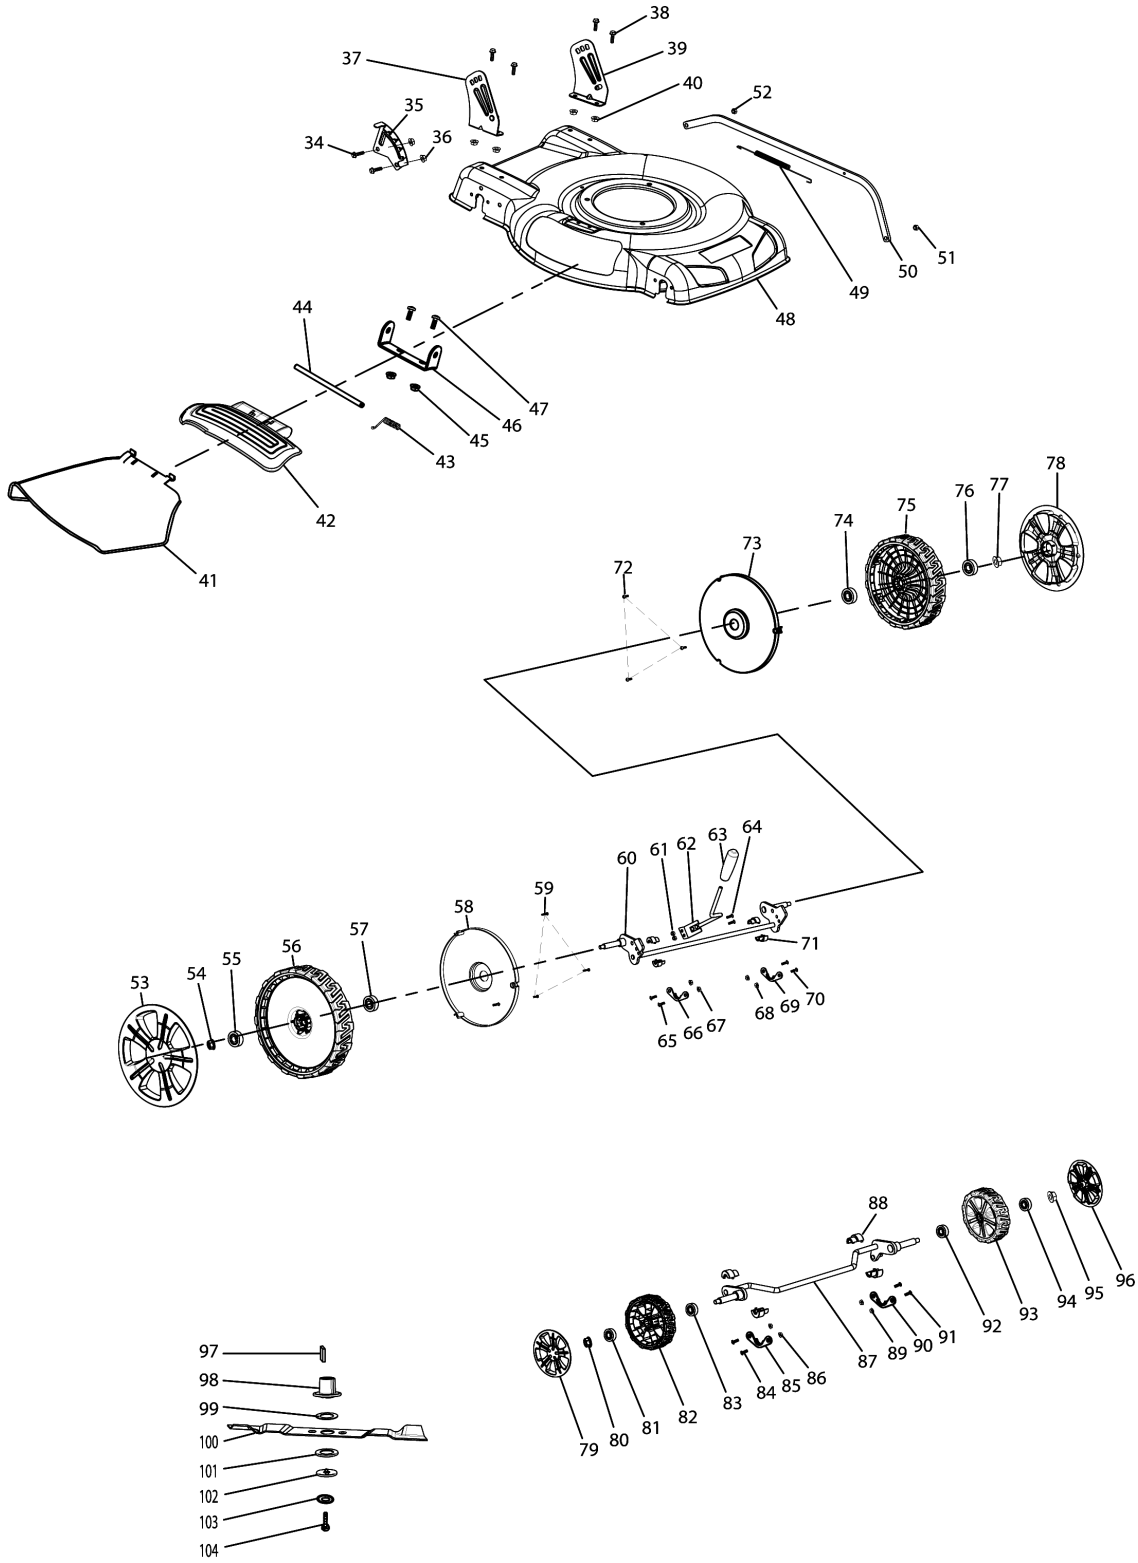

Model No.PLM5120N2 PETROL LAWN MOWER

Model No.PLM5120N2 PETROL LAWN MOWER

Item	Parts No.	Description	I/C	Qty	New/Old	Opt. 1	Opt. 2	Note
001	671687001	LEVER SHEATH		1				
002	671103001	HANDLE SHEATH		1				
003	DA00001087	FRAMOUT POLE		1				
004	671001836	UPPER HANDLE BAR		1				
005	DA00000577	HEX.FLANGE BOLT M6X35		1				
006	DA00000579	STARTER GRIP HOOK		1				
007	DA00000574	FLAT WASHER 6		1				
008	DA00000576	SPRING WASHER 6		1				
009	DA00000575	HEX.CAP NUT M6		2				
010	DA00000574	FLAT WASHER 6		1				
011	DA00000573	OUTER WIRE STOPPER		1				
012	DA00001164	FRAMOUT CABLE		1				
013	DA00001165	THROTTLE ASS'Y		1				
014	DA00000572	HEX.FLANGE BOLT M6X55		1				
015	DA00000563	HEXAGON NUT M8		1				
016	DA00000564	KNOB		1				
017	DA00000924	PLASTIC SADDLE WASHER 8		1				
018	DA00000569	SADDLE HEAD BOLT M8X58		2				
019	DA00000924	PLASTIC SADDLE WASHER 8		1				
020	DA00000564	KNOB		1				
021	DA00000563	HEXAGON NUT M8		1				
022	DA00000948	LOWER HANDLE		1				
023	DA00000566	BOLT M8X40		1				
024	DA00000924	PLASTIC SADDLE WASHER 8		2				
025	DA00000564	KNOB		2				
026	DA00000563	HEXAGON NUT M8		2				
027	DA00000566	BOLT M8X40		1				
028	DA00001163	CABLE CLAMP		1				
029	DA00000537	HEX.FLANGE LOCK NUT M8		3				
030	DA00000582	SQUARE WASHER 8		3				
031	DA00000586	HEX. BOLT M8X35		3				
032	DA00000583	BOX WRENCH 16MM		1				
033	DA00000584	WRENCH HANDLE		1				
034	DA00000562	HEX.FLANGE BOLT M8X16		2				
035	671001710	HEIGHT ADJUSTER STOP PLATE		1				
036	DA00000537	HEX.FLANGE LOCK NUT M8		2				
037	DA00000588	RIGHT HANDLE BRACKET BLUE		1				
038	DA00000562	HEX.FLANGE BOLT M8X16		4				
039	DA00000587	LEFT HANDLE BRACKET BLUE		1				
040	DA00000537	HEX.FLANGE LOCK NUT M8		4				
041	DA00000560	SIDE DISCHARGE PROTECTING		1				

Please order the parts with part number.

Print Date 31/3/2020