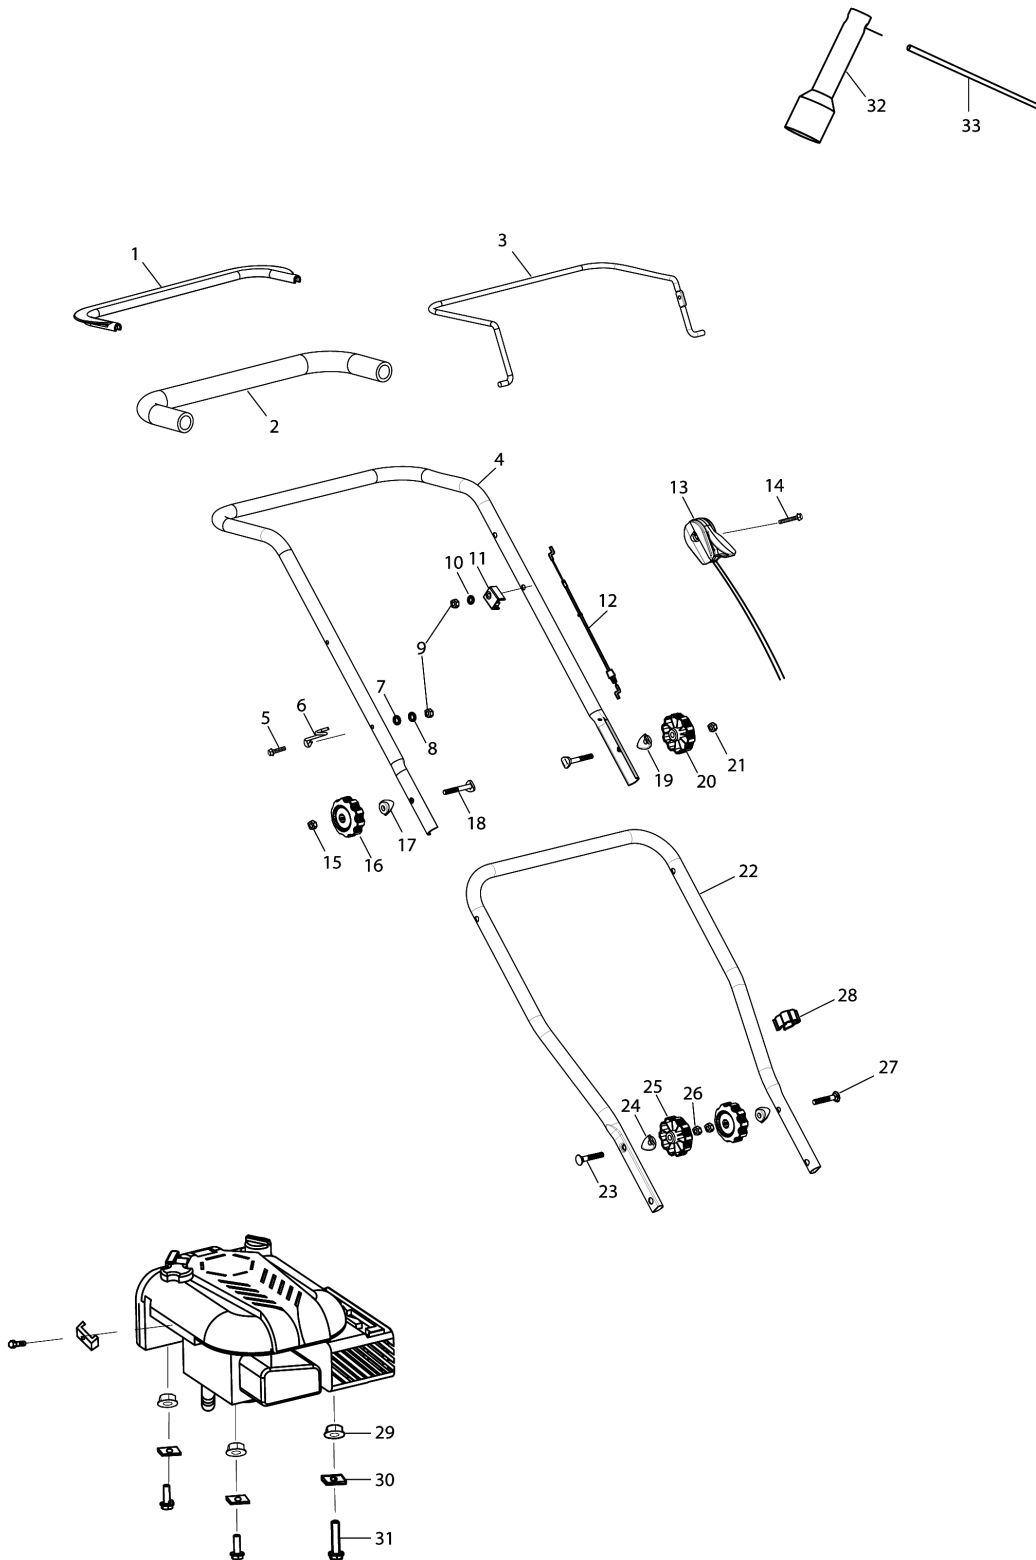

Model No.PLM5120N2 PETROL LAWN MOWER