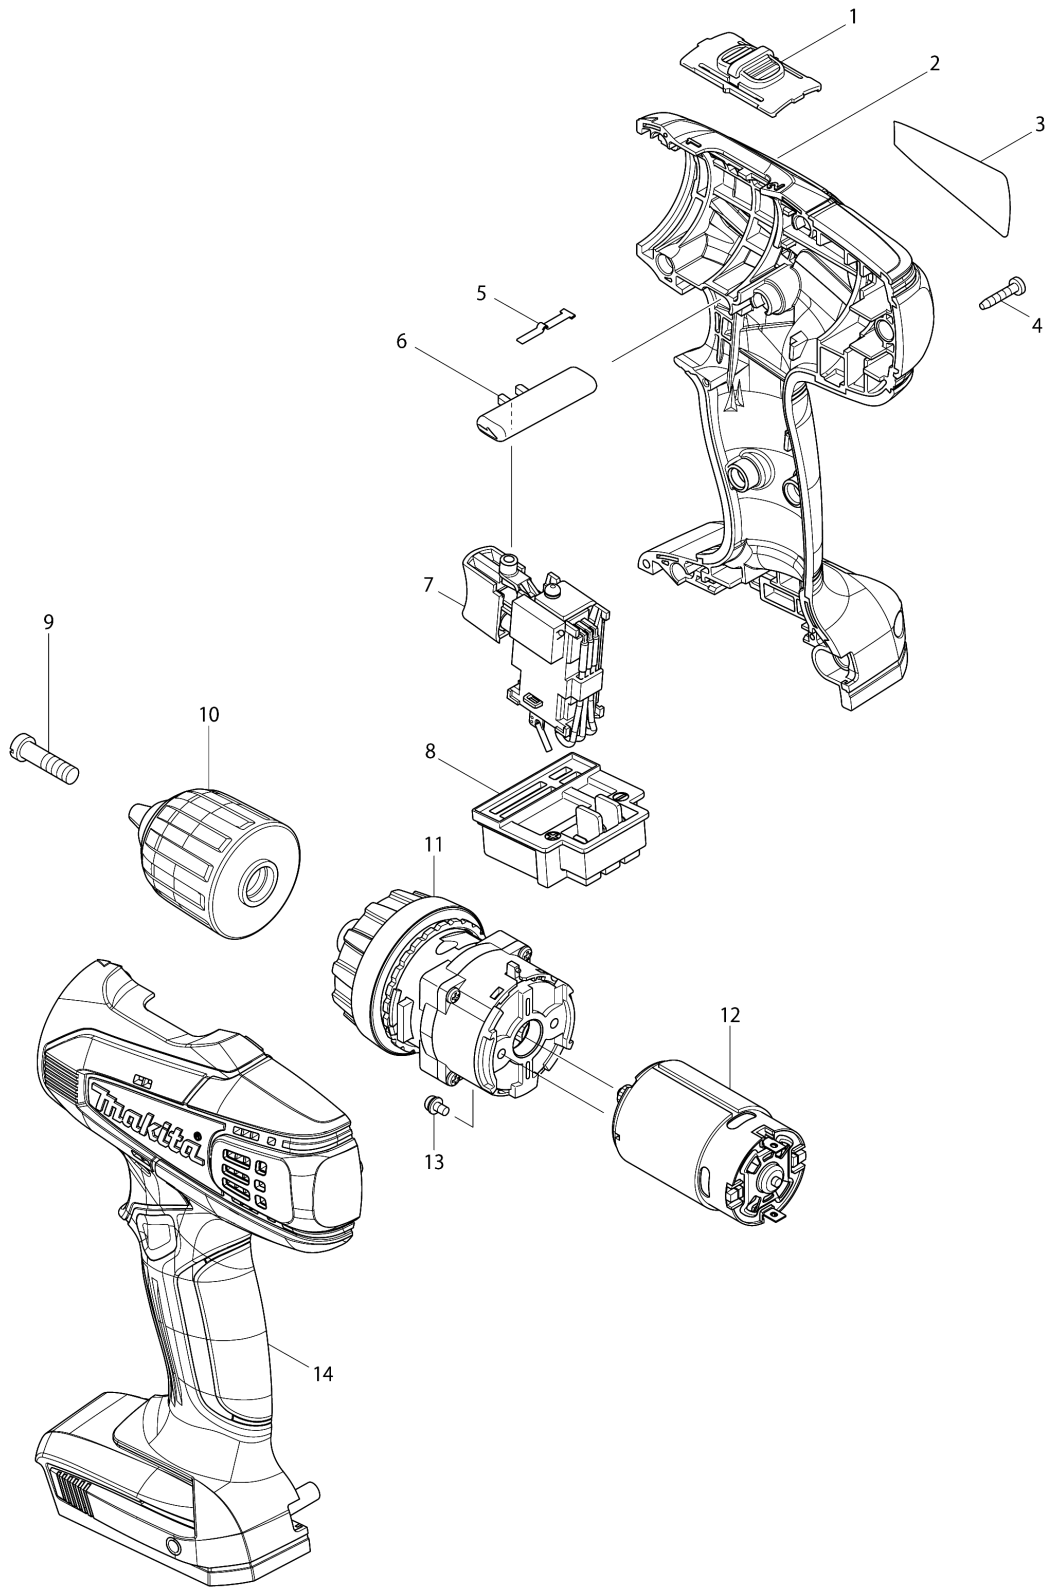

Model No.DF347D CORDLESS DRIVER DRILL

Model No.DF347D CORDLESS DRIVER DRILL

Item	Parts No.	Description	I/C	Qty	New/Old	Opt. 1	Opt. 2	Note
001	125310-5	SPEED CHANGE LEVER ASS'Y		1				
C10	231433-0	COMPRESSION SPRING 4		2				
002	187025-2	HOUSING SET		1				
D10		INC. 14						
003	869367-3	DF347D NAME PLATE		1				
004	266429-2	TAPPING SCREW 3X16		9				
005	232182-2	LEAF SPRING		1				
006	452399-3	F/R CHANGE LEVER		1				
007	638887-6	SWITCH UNIT		1				
008	643861-1	TERMINAL		1				
009	251468-5	- FLAT HEAD SCREW M6X22		1				
010	766002-3	KEYLESS DRILL CHUCK 10		1	*			
010-1	763243-2	KEYLESS DRILL CHUCK 10	<	1				
011	126000-3	GEAR ASSEMBLY		1				
012	629898-2	DC MOTOR		1				
013	911003-8	PAN HEAD SCREW M3X6		2				
014	187025-2	HOUSING SET		1				
D10		INC. 2						
A01	784636-0	+/- BIT 2-65		1				
A02	***DC18WA	DC18WA BATTERY CHARGER		1				
A03	195452-9	BATTERY BL1411G SET		2	*			
A03-1	196375-4	BATTERY BL1413G SET	O	2	*			
A03-2	196375-4	BATTERY BL1413G SET	O	2	*			
A03-3	198192-8	BATTERY BL1415G SET	<	2	*			
A03-4	198192-8	BATTERY BL1415G SET	O	2				
A04	452652-7	BATTERY COVER		1				
A05	824981-2	PLASTIC CARRYING CASE		1				
C10	162315-4	LATCH		2				
C20	452137-3	HANDLE		1				
A06	892765-6	DF347DWE PLASTIC CASE LABEL		2				

Please order the parts with part number.

Print Date 9/9/2020