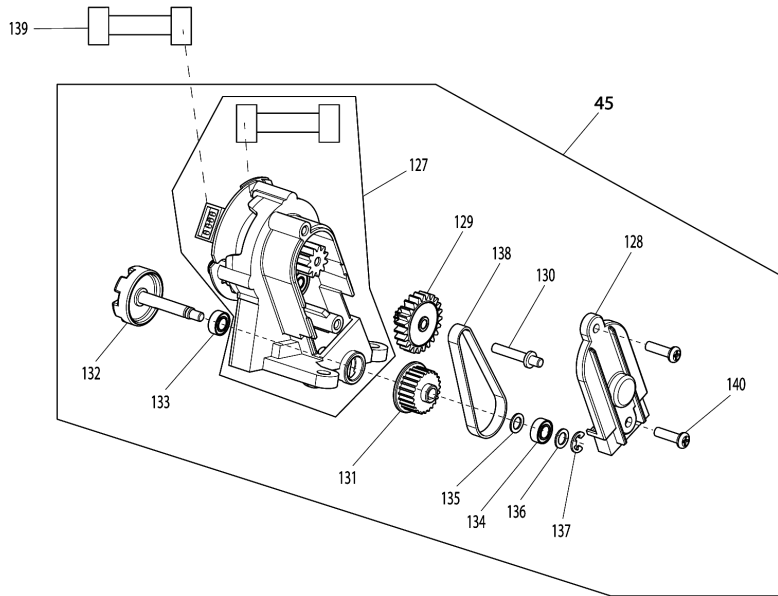

Model No.DRC200 ROBOTIC CLEANER