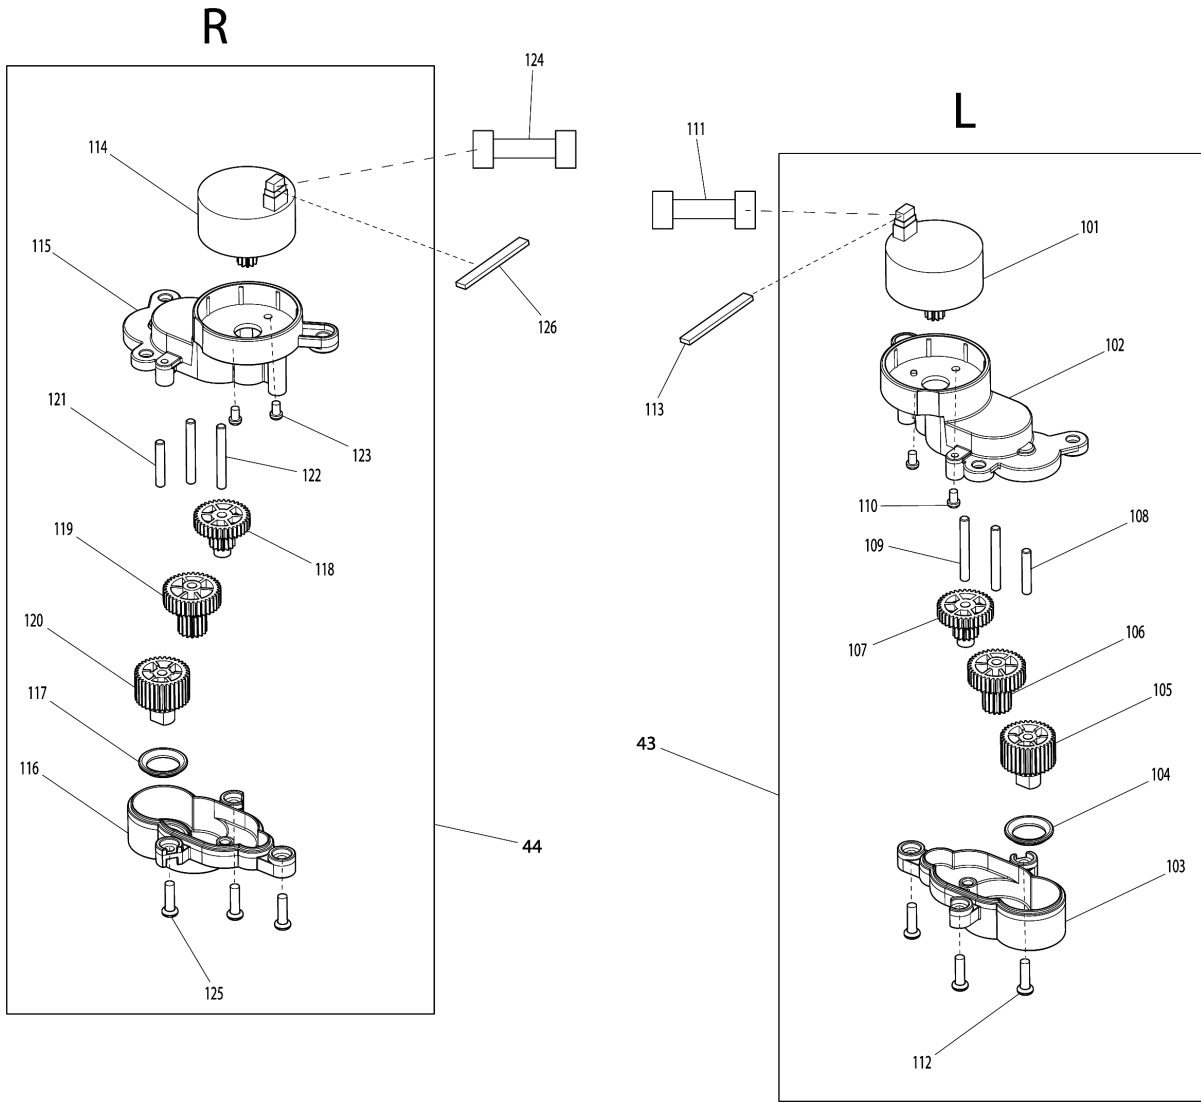

Model No.DRC200 ROBOTIC CLEANER