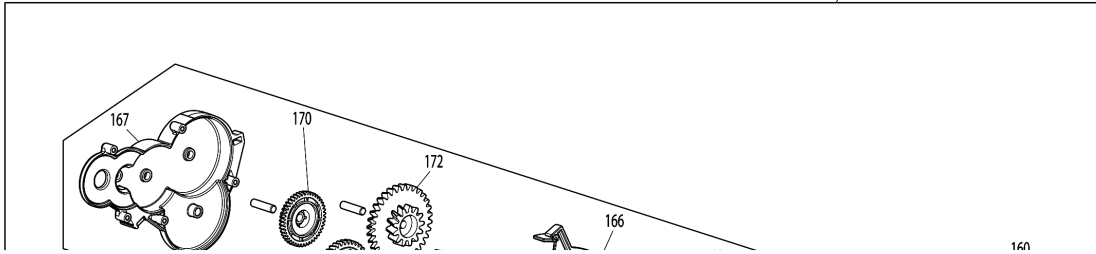

Model No.DRC200 ROBOTIC CLEANER

R

47