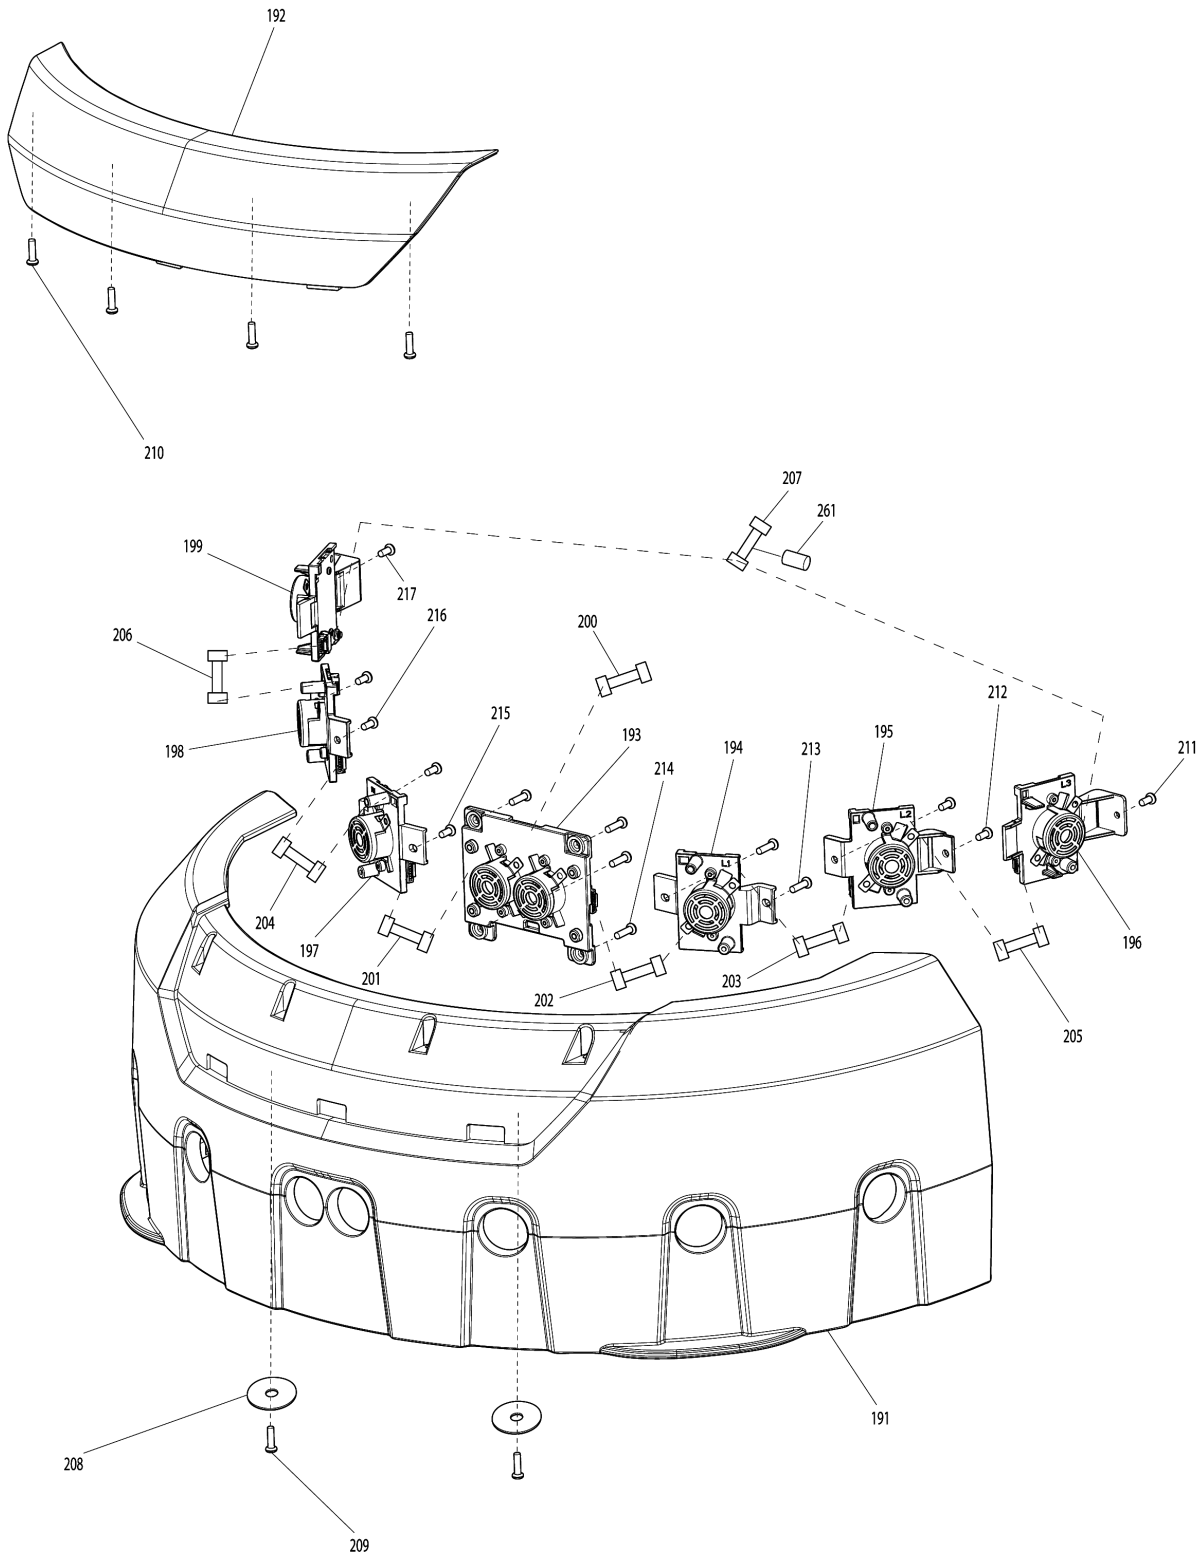

Model No.DRC200 ROBOTIC CLEANER