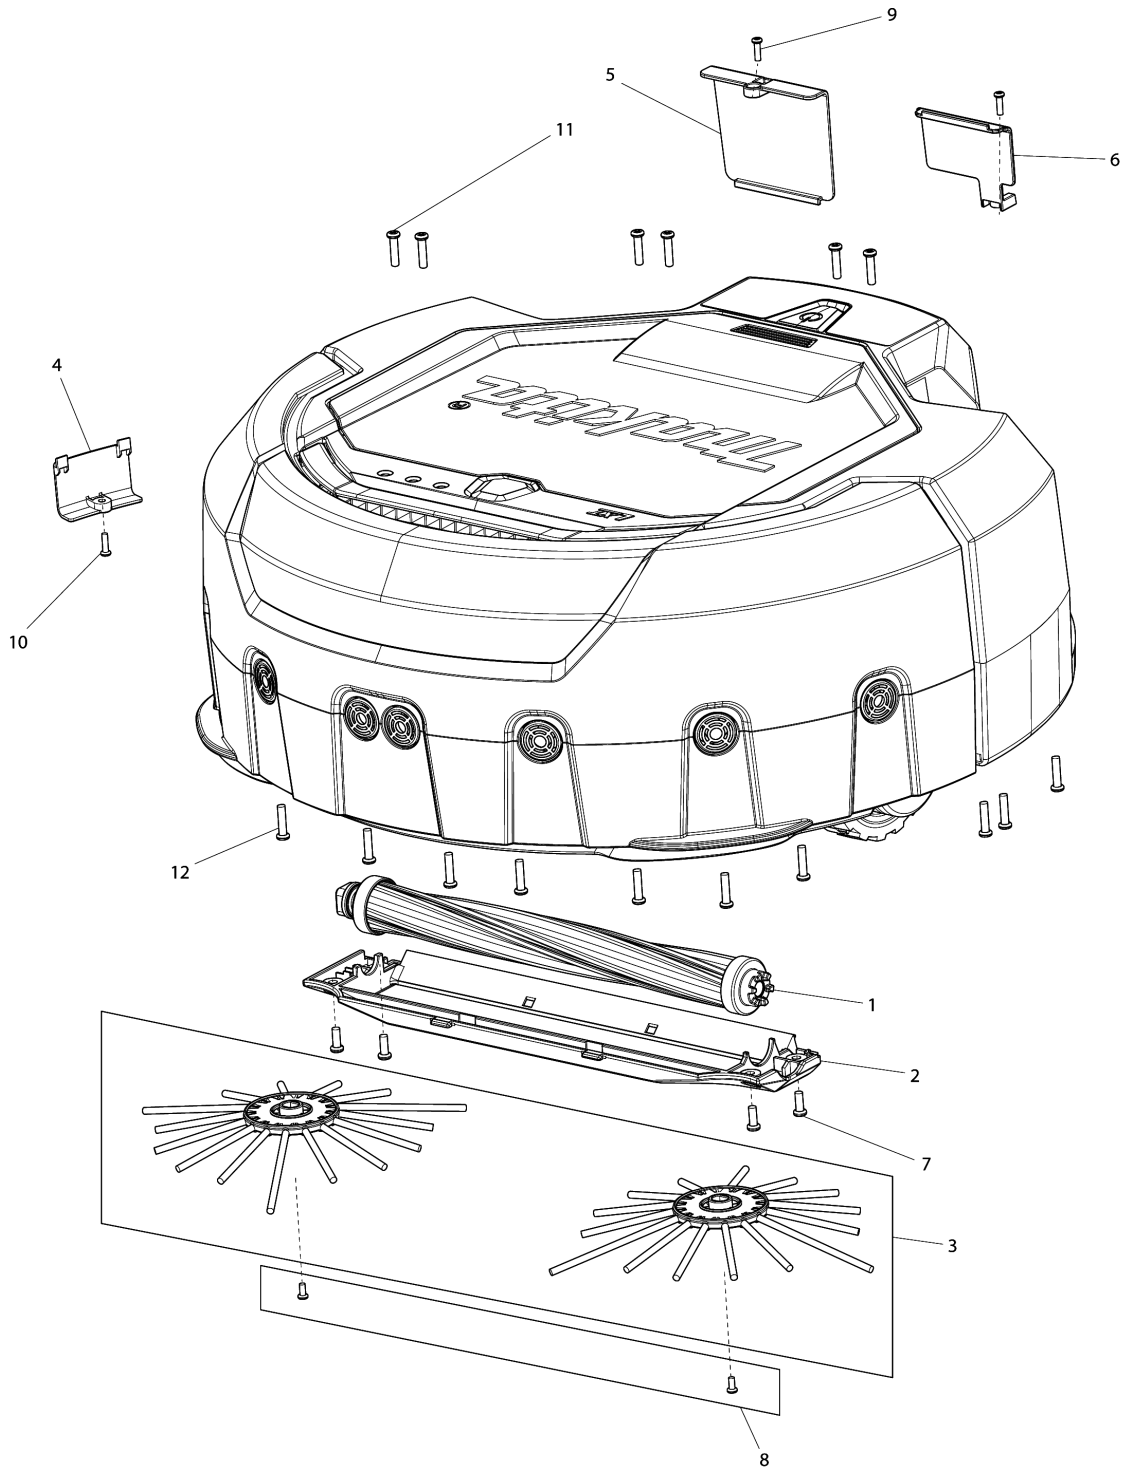

Model No.DRC200 ROBOTIC CLEANER