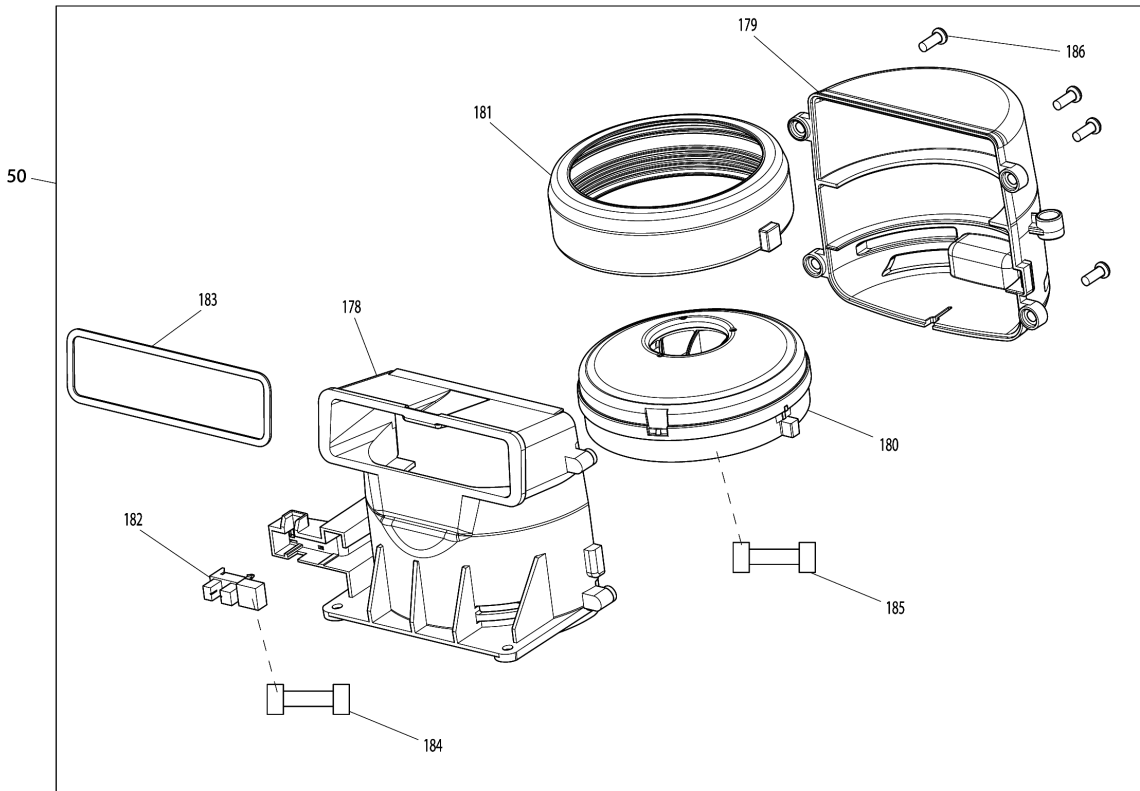

Model No.DRC200 ROBOTIC CLEANER