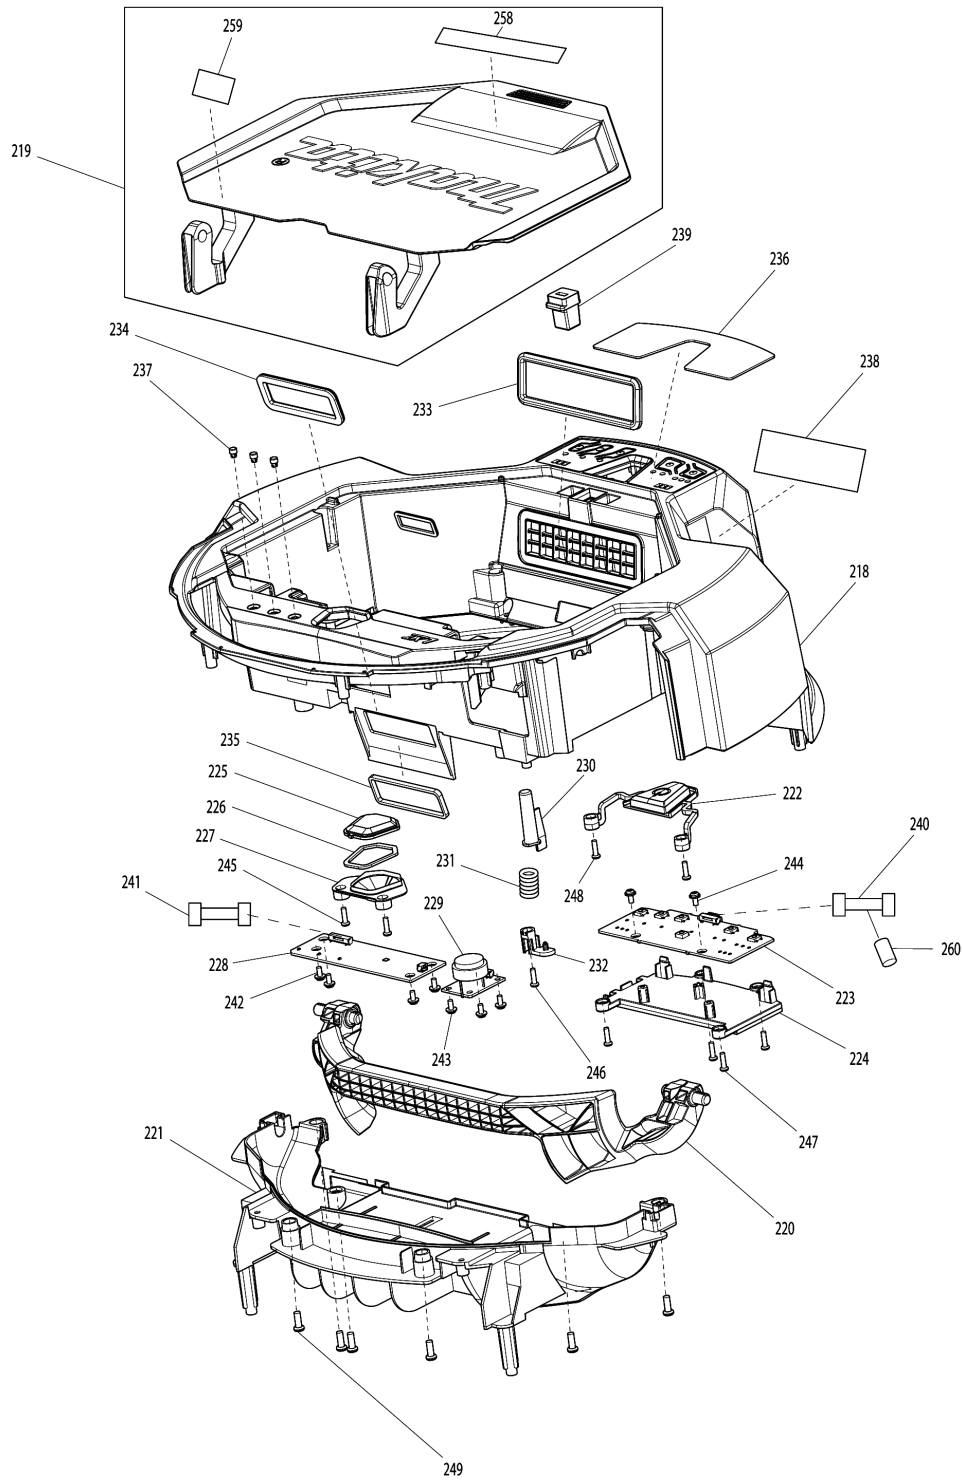

Model No.DRC200 ROBOTIC CLEANER