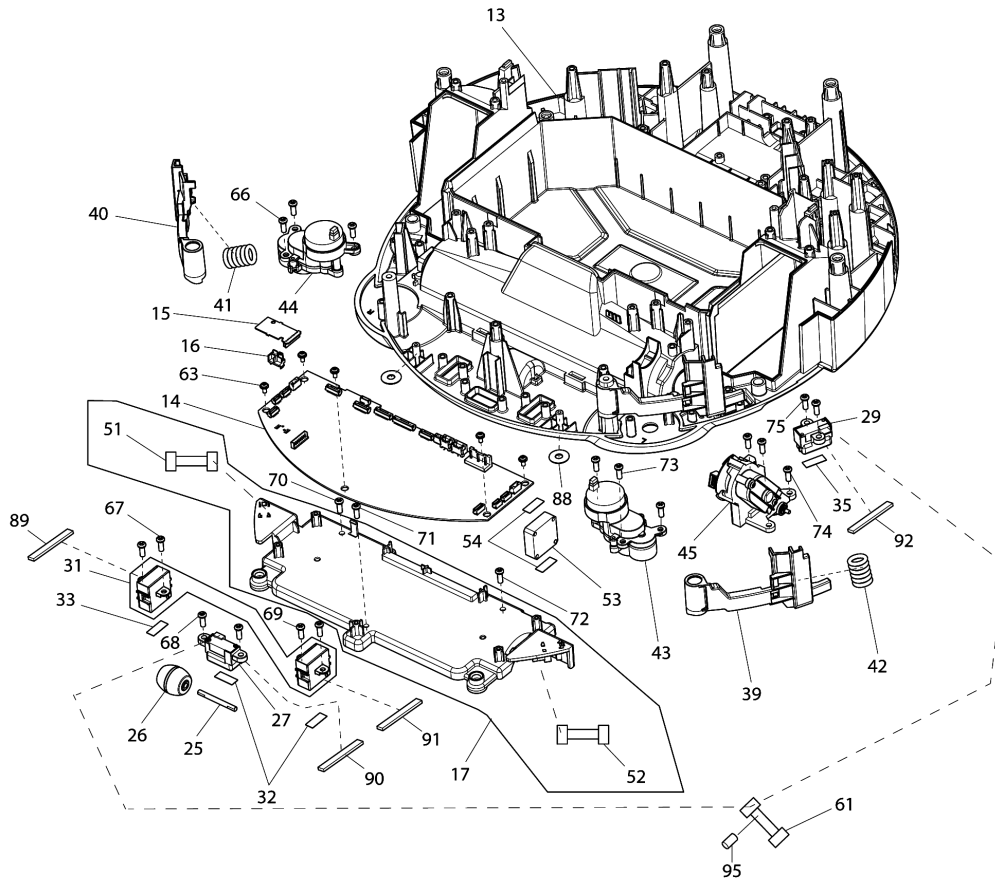

Model No.DRC200 ROBOTIC CLEANER