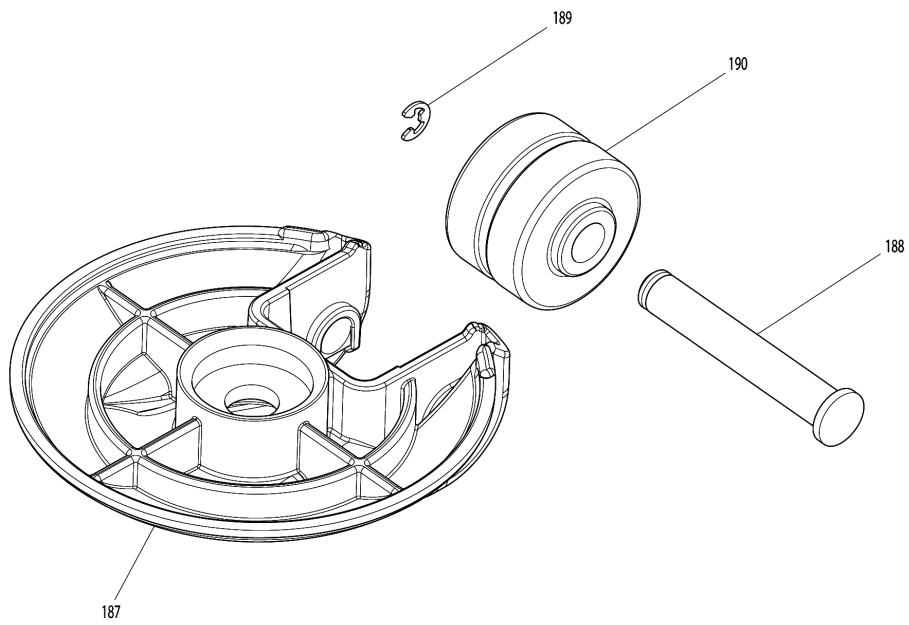

Model No.DRC200 ROBOTIC CLEANER