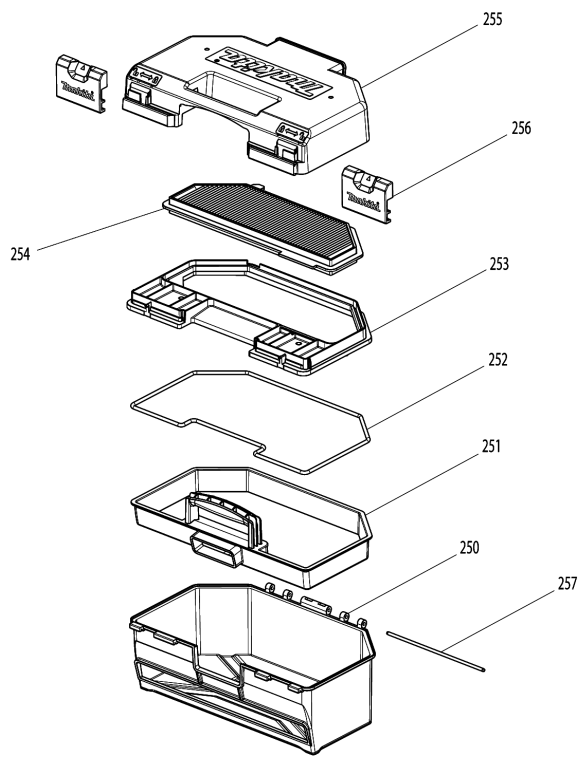

Model No.DRC200 ROBOTIC CLEANER

Model No.DRC200 ROBOTIC CLEANER

Item	Parts No.	Description	I/C	Qty	New/Old	Opt. 1	Opt. 2	Note
001	SH00000063	MAIN BRUSH ASSY		1	*			
001-1	SH00000313	ROTATION BRUSH	<	1				
002	SH00000064	BOTTOM PLATE ASSY		1	*			
002-1	SH00000314	ROTATION BRUSH COVER	<	1				
003	SH00000065	SIDE BRUSH ASSY 2PCS		1				
004	SH00000066	FW COVER		1				
005	SH00000067	CABLE COVER R		1	*			
005-1	SH00000267	CABLE COVER R	<	1				
006	SH00000068	CABLE COVER L		1	*			
006-1	SH00000268	CABLE COVER	<	1				
007	SH00000069	SCREW(M4X8 MACHIN)		4				
008	SH00000070	SB SCREW ASSY 2PCS		1				
009	SH00000071	SCREW(M3X10)		2				
010	SH00000071	SCREW(M3X10)		1				
011	SH00000221	SCREW(M4X16)		6				
012	SH00000221	SCREW(M4X16)		10				
013	SH00000072	LOWER BODY ASSY		1	*			
013-1	SH00000315	LOWER BODY ASSY	<	1				
014	SH00000073	CONTROL PWB ASSY		1	*			
014-1	SH00000291	CONTROL PWB ASSY	<	1				
015	SH00000241	RF MODULE		1	*			
015-1	SH00000305	RF MODULE	<	1				
016	SH00000075	RF HOLDER		1				
017	SH00000076	CONTROL HOLDER ASSY		1	*			
D10		INC. 51,52			*			
017-1	SH00000287	CONTROL HOLDER ASSY	O	1				
D10		INC. 51,52						
018	SH00000078	AS PWB ASSY		1	*			
018-1	SH00000293	AS PWB ASSY	<	1				
019	SH00000079	BATTERY PWB ASSY		1	*			
019-1	SH00000272	BATTERY PWB ASSY	<	1	*			
019-2	SH00000306	BATTERY PWB ASSY	<	1				
020	SH00000080	INSULATING SHEET		1				
021	SH00000081	TERMINAL HOLDER L		1				
022	SH00000082	TERMINAL HOLDER R		1				
023	SH00000083	RUBBER PIN		2				
024	SH00000083	RUBBER PIN		2				
025	SH00000084	FRONT ROLLER SHAFT		1				
026	SH00000085	FRONT ROLLER ASSY		1				
027	SH00000086	IR SENSOR C ASSY		1	*			
027-1	SH00000278	IR SENSOR C ASSY	<	1	*			
027-2	SH00000303	IR SENSOR C ASSY	<	1				

Please order the parts with part number.

Print Date 27/3/2020