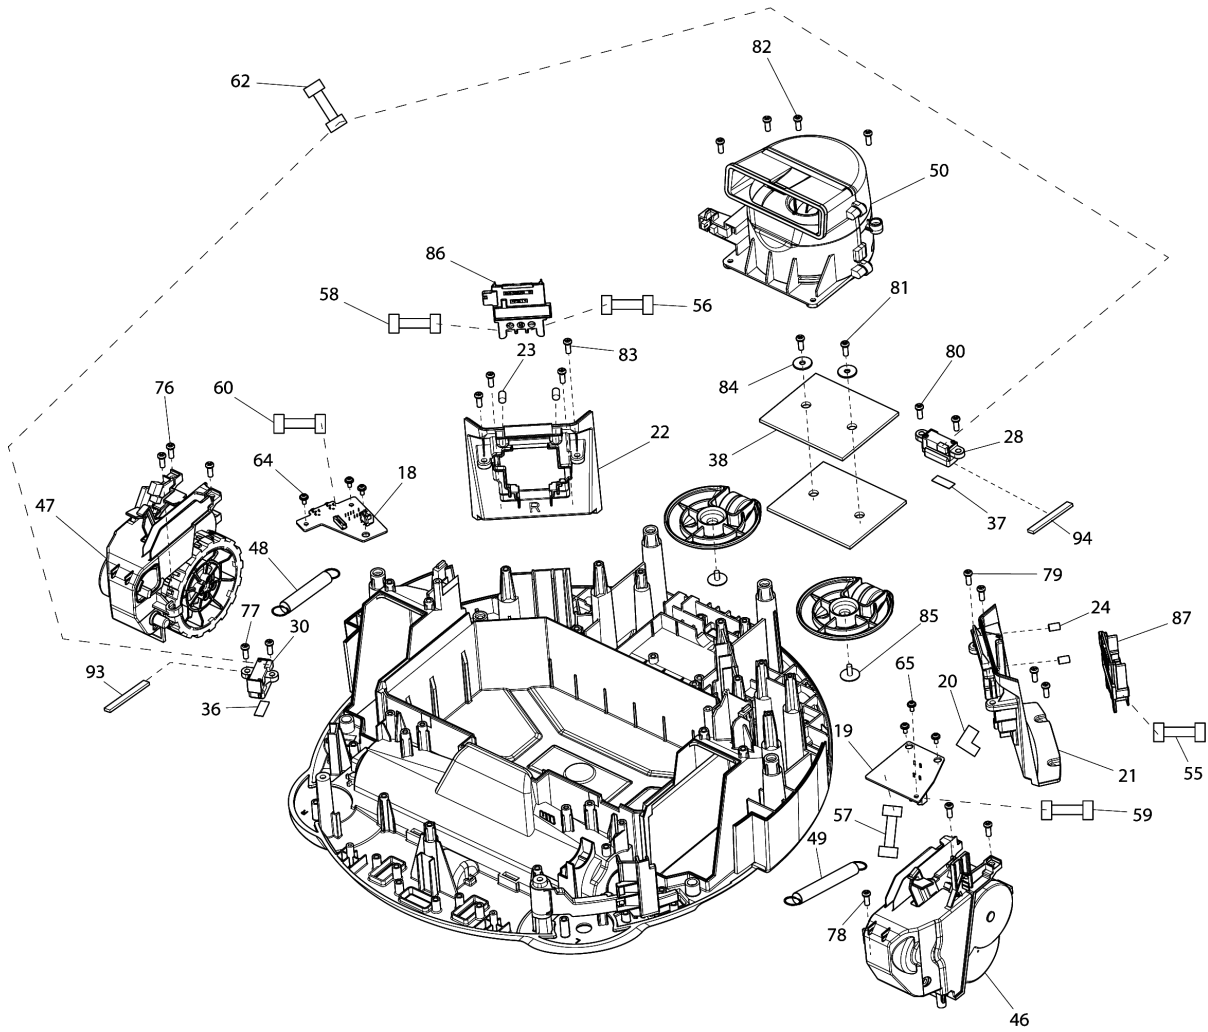

Model No.DRC200 ROBOTIC CLEANER