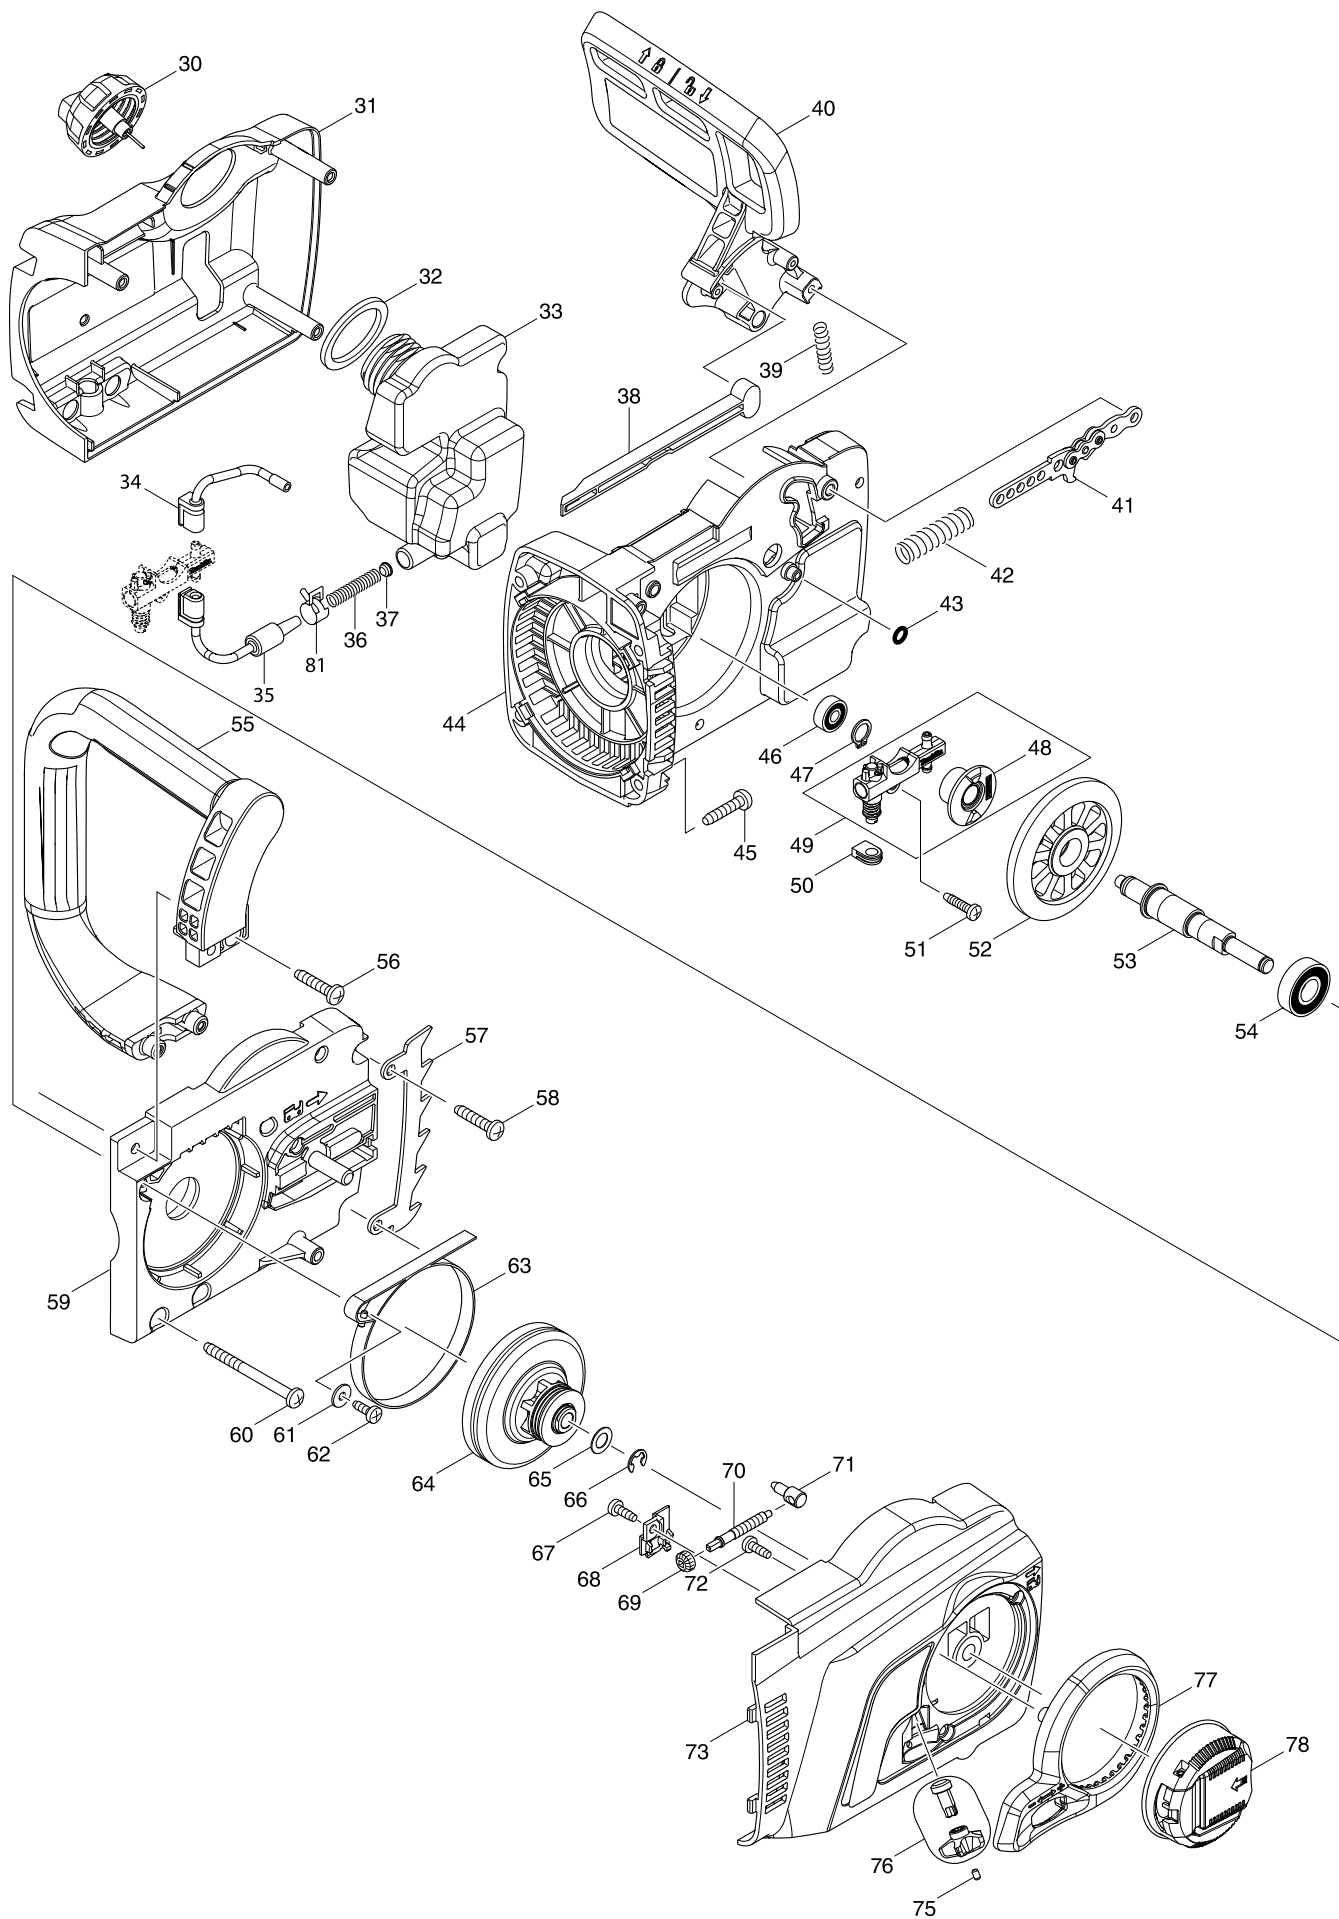

Модель инструмента UC3551A ELECTRIC CHAIN SAW 350MM

Артикул	Детали	Описание	Заме	Количе	N/O	Продажи	Закупка	Примечание
001	931403-6	Шестигранная гайка M8 HR4500C/		1				
002	227626-5	SPIRAL BEVEL GEAR 12		1				
003	211111-8	Подшипник 6301LLB		1				
004	240003-4	Крыльчатка 60 для 2012NB		1				
005	517904-4	ARMATURE ASS'Y 240V		1				
D10		INC. 3,4,6,7				0.00		
006	681666-1	Пыленепроницаемая прокладка		1				
007	210084-2	BALL BEARING 629ZZ		1				
008	266095-5	Самонарез. винт, фланец PT5X55		2				
009	419410-4	Защита статора для UC4030A		1				
010	636394-3	FIELD 240V		1				
011	650577-1	Микровыключатель для UC3020A/		1				
012	142348-5	MOTOR HOUSING COMPLETE		1				
C10	643653-8	Щеткодержатель 6.5-13.5 GA7000		2				
013	815F99-6	UC3551A NAME PLATE		1				
014	233173-6	Компрессионная пружина 4		1				
015	416178-3	Предохранительная кнопка		1				
016	650717-1	SWITCH TGC30B		1				
017	265995-6	Самонарезающий винт 4X18		1				
018	187901-0	HANDLE SET		1				
C10	802G51-9	CAUTION LABEL		1				
D10		INC. 28				0.00		
019	665894-6	Кабель резиновый 1.0-2-0.5		1				
020	682540-6	Усилитель кабеля 9.3-90 2030/		1				
021	687124-5	Держатель кабеля к 3709/MT360/		1				
022	265995-6	Самонарезающий винт 4X18		2				
023	645105-5	Фильтр помех 1100/2708/LS1013/		1				
024	631719-6	Контроллер		1				
025	419411-2	Рычаг выключателя для UC4030A		1				
026	181044-0	Угольные щетки CB-153		1				
027	643650-4	Колпачок щеткодерж-ля 6.5-13.5		2	*			
027-1	643650-4	Колпачок щеткодерж-ля 6.5-13.5	O	2				
028	187901-0	HANDLE SET		1				
C10	802G51-9	CAUTION LABEL		1				
D10		INC. 18				0.00		
029	265995-6	Самонарезающий винт 4X18		6				
030	142282-9	TANK CAP COMPLETE		1				
031	454822-4	GEAR HOUSING COVER		1				
032	421959-2	Прокладка резина		1				
033	454826-6	OIL TANK		1				
034	424611-1	CONNECTOR B		1				
035	424610-3	CONNECTOR A		1				
036	231975-4	Пружина		1				
037	416274-7	Крышка маслянного канала		1				
038	454825-8	ROD		1				
039	233174-4	Компрессионная пружина 6		1				
040	142341-9	FRONT HAND GUARD COMPLETE		1				
C10	802K54-7	INDICATION LABEL		1