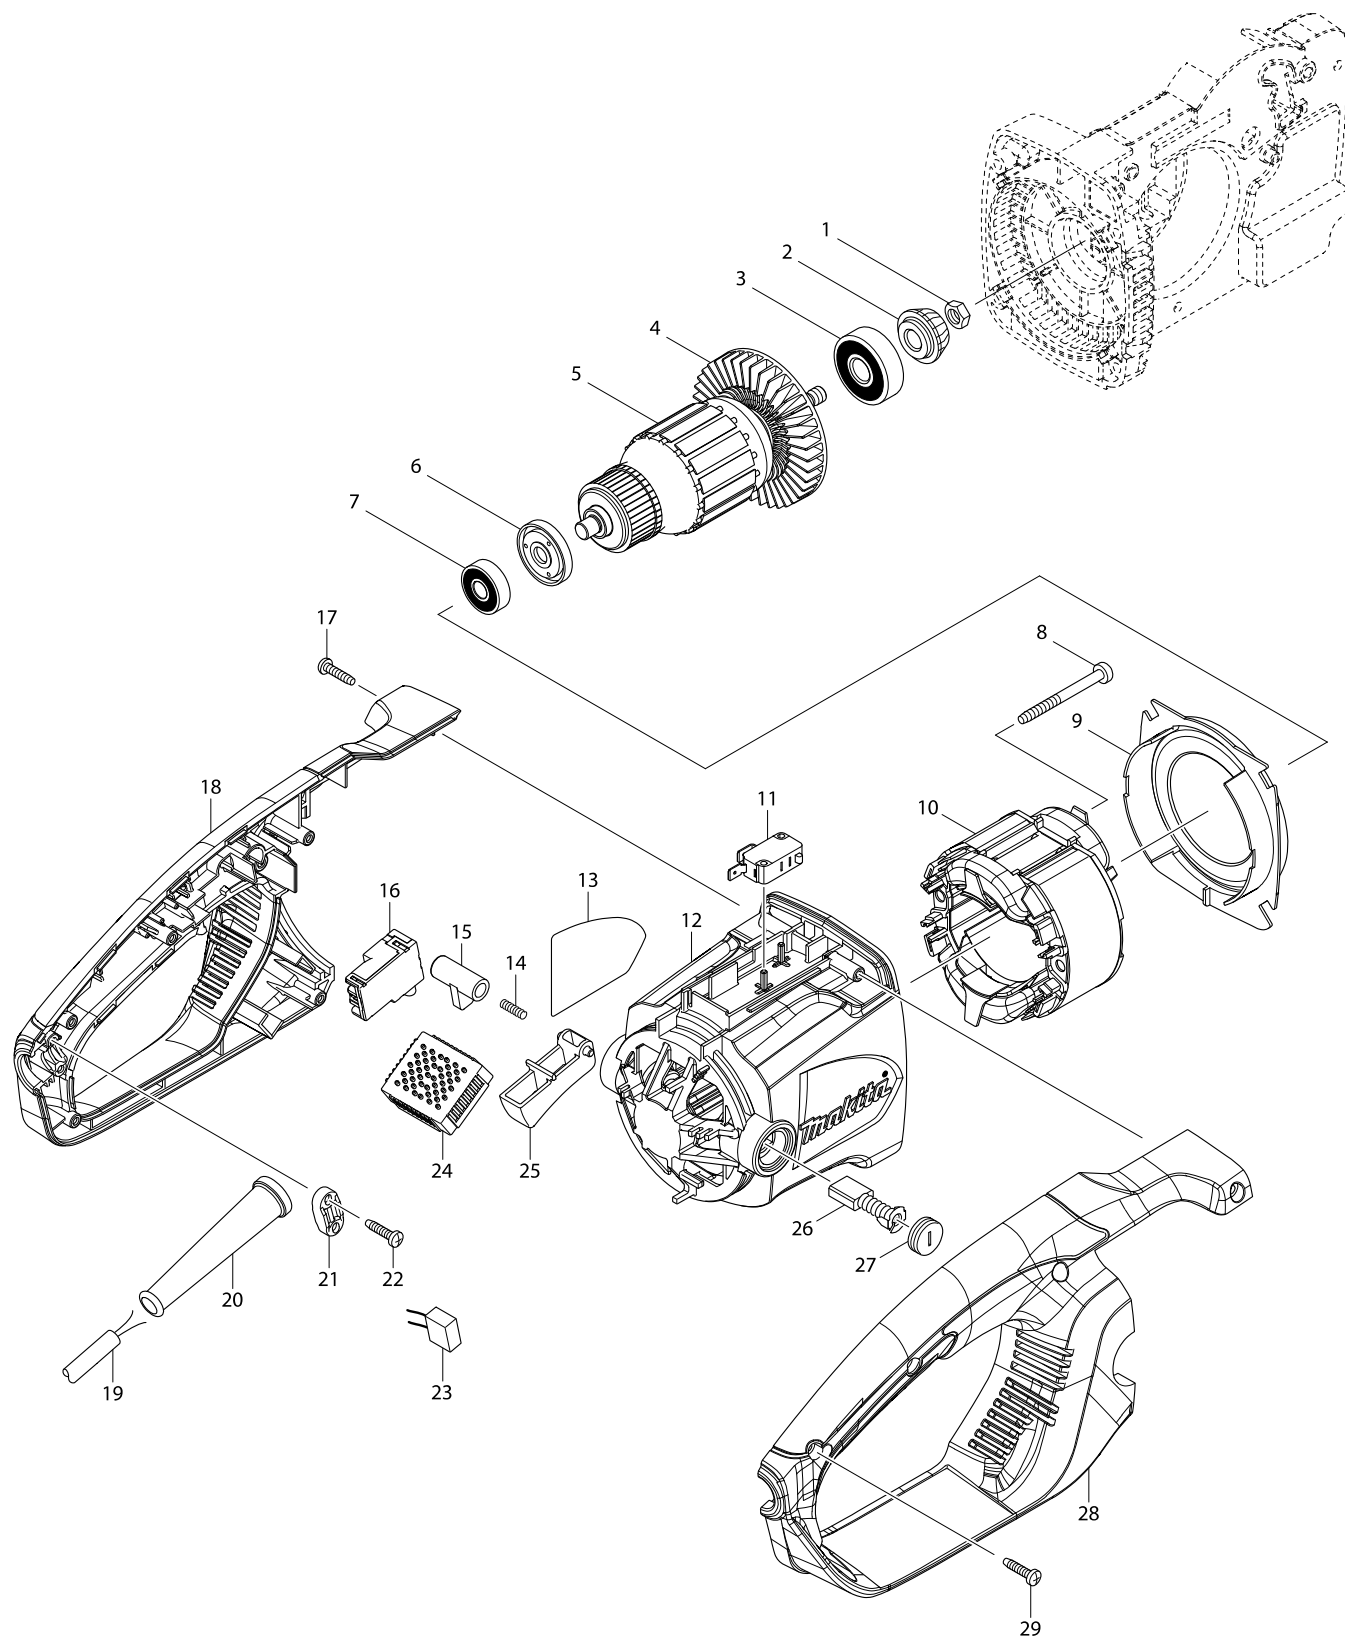

# Модель инструмента UC3551A ELECTRIC CHAIN SAW 350MM